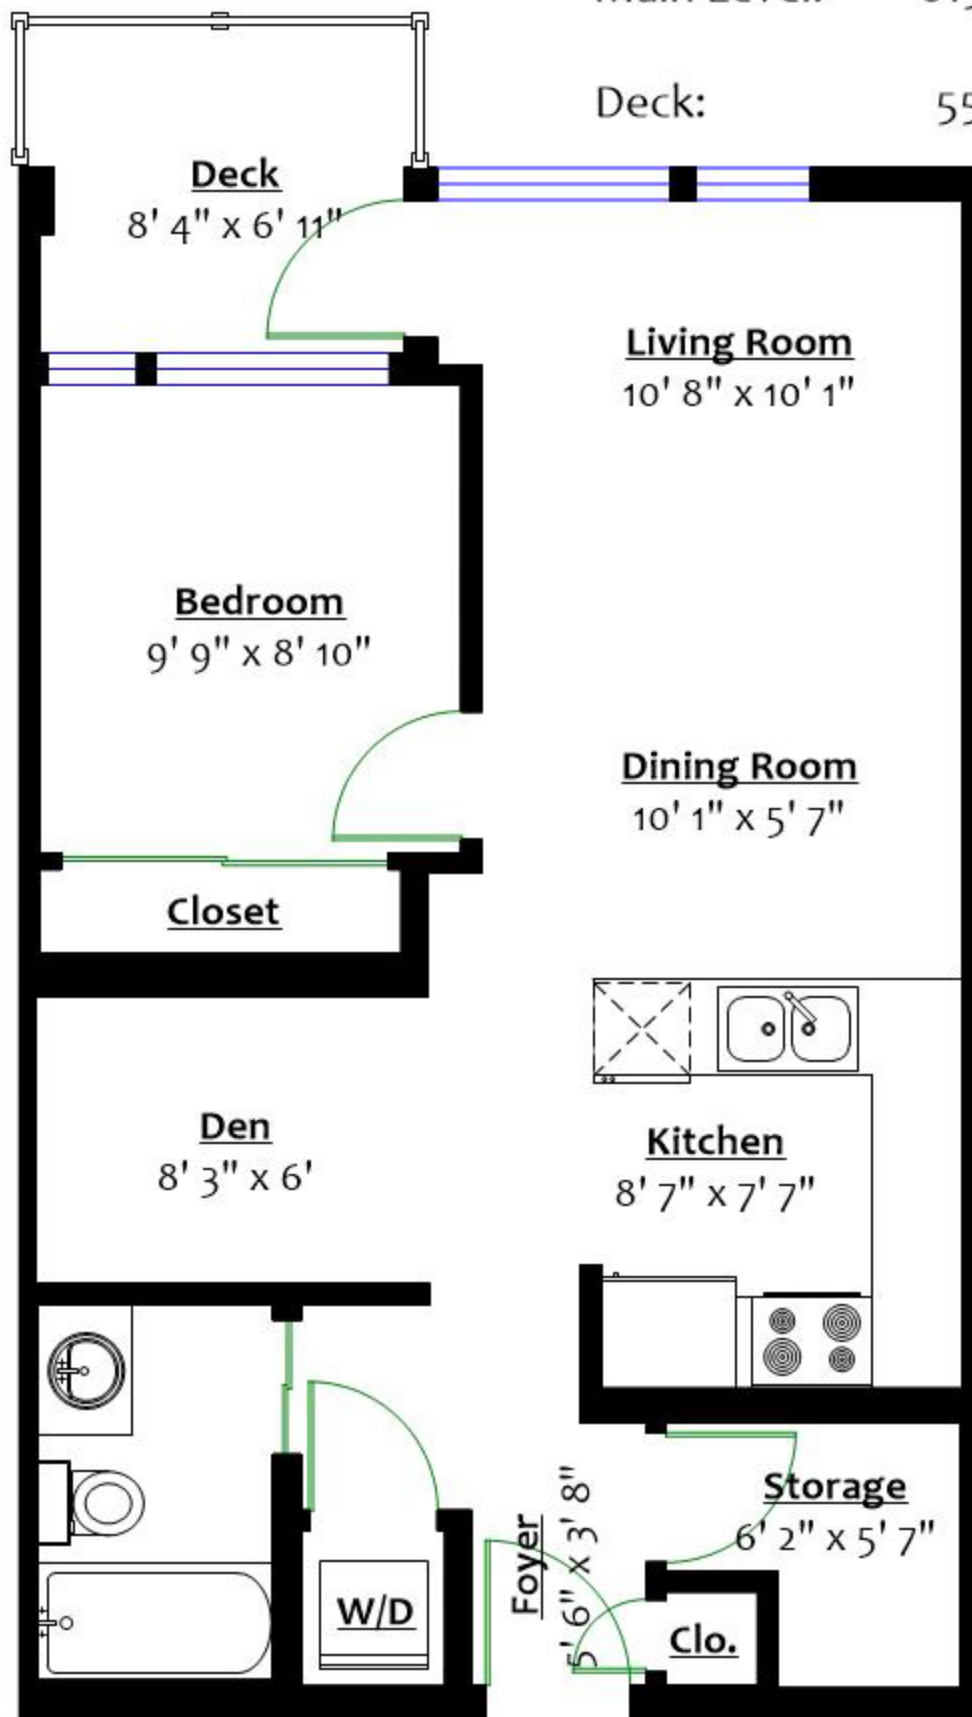

**#614 – 384 East 1<sup>st</sup> Avenue,  
Vancouver, B.C.**

**Totals\*\***

Main Level: 615 sq. ft.

Deck: 55 sq. ft.

**MAIN LEVEL**

Floor Area: 615 Sq. Ft.

\*\* Approx. based on interior measurements to exterior walls  
\*\* Total square footage not taken from original blueprint