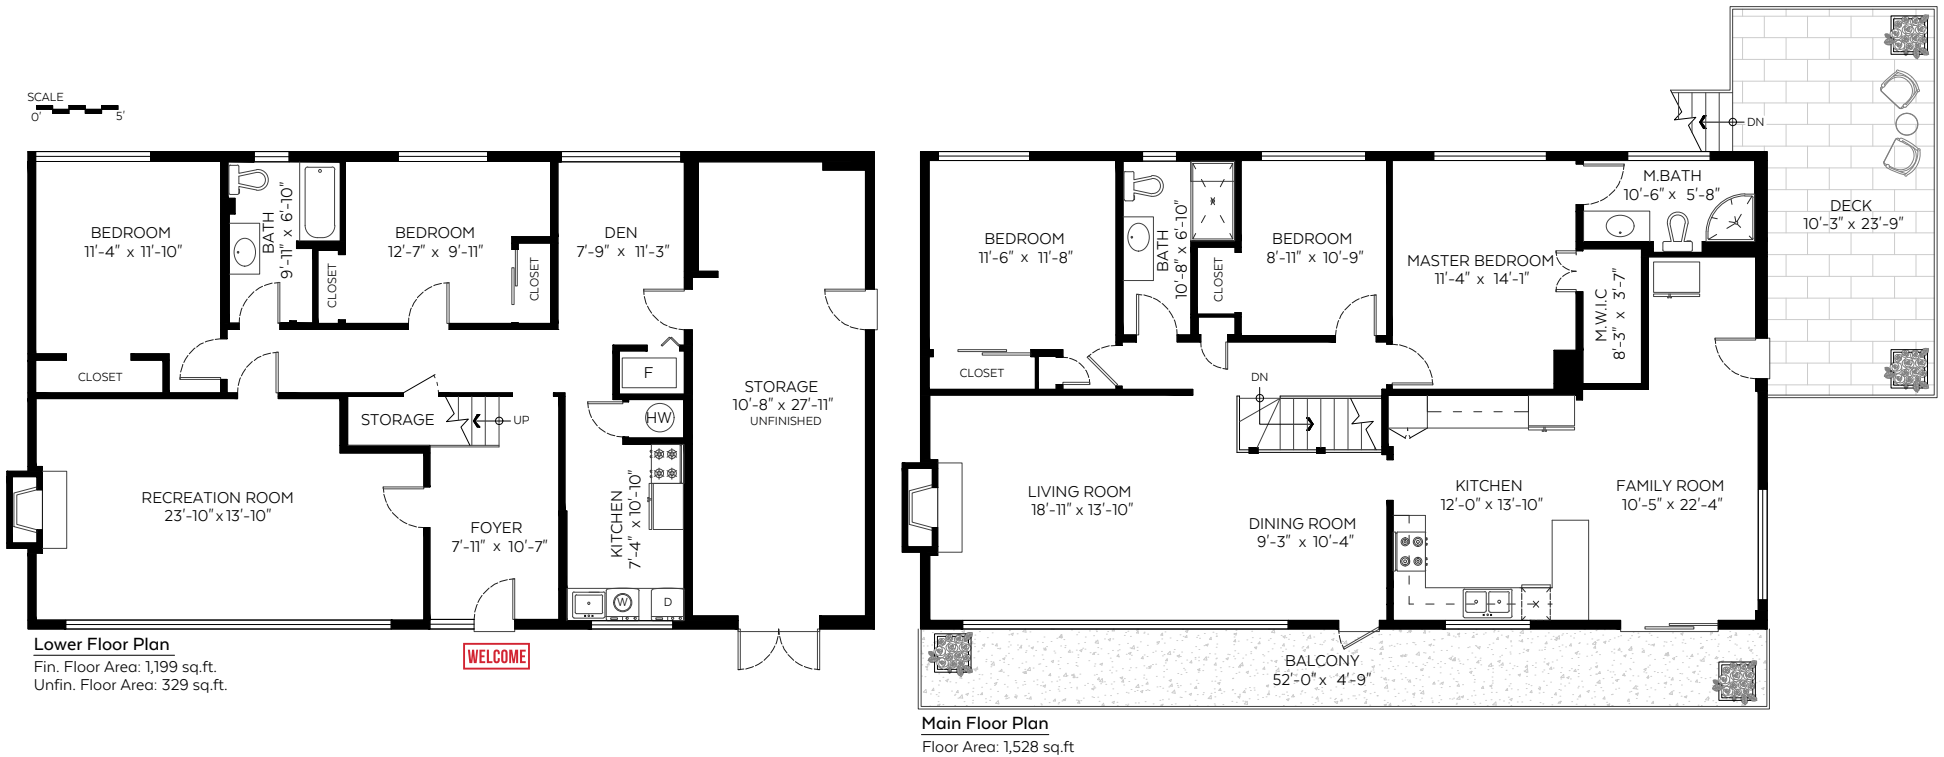

988 Hartford Place,
North Vancouver, B.C.

Main Floor:	1,528 sq.ft.
Fin. Lower Floor:	1,199 sq.ft.
Total:	2,727 sq.ft.
Unfin. Lower Floor:	329 sq.ft.
Grand Total:	3,056 sq.ft.

Auxiliary Area

Deck:	262 sq.ft.
Balcony:	248 sq.ft.

Lower Floor Plan
Fin. Floor Area: 1,199 sq.ft.
Unfin. Floor Area: 329 sq.ft.

Main Floor Plan
Floor Area: 1,528 sq.ft.

Measured on: Sept. 5, 2018

NORTH