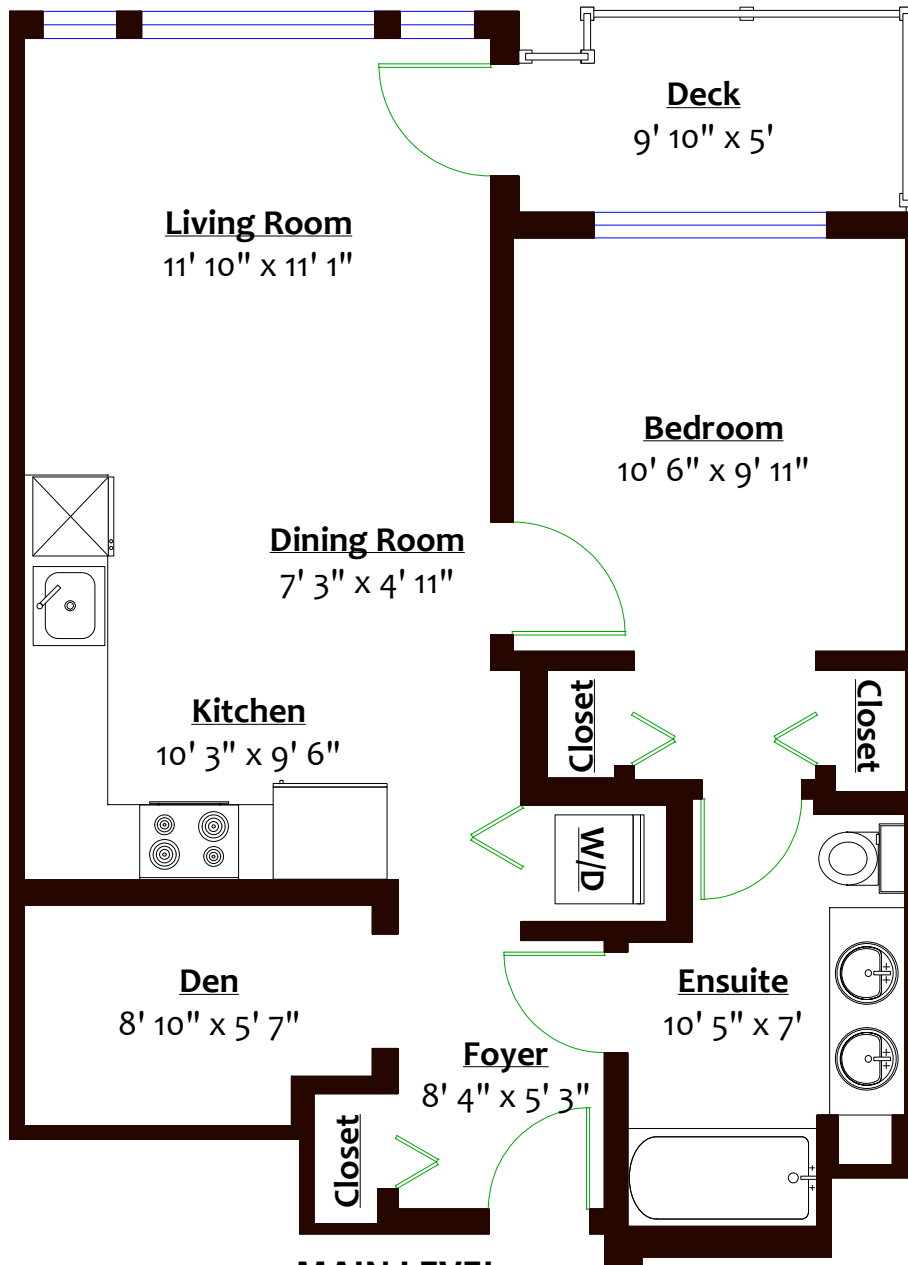

## Totals\*\*

Main Level: 642 sq. ft.

Deck: 47 sq. ft.

## MAIN LEVEL

Floor Area: 642 Sq. Ft.