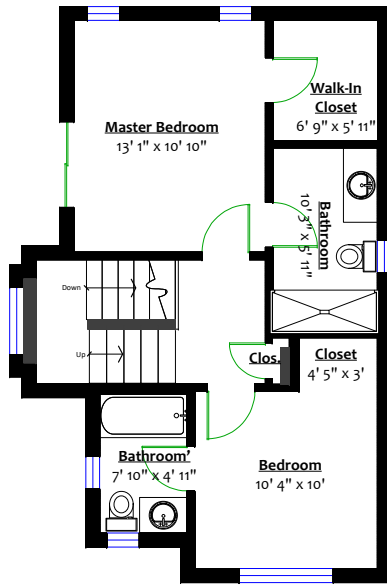

663 22nd Street E, North Vancouver, B.C.

Totals**

Main Level:	914 sq. ft.
Upper Level:	600 sq. ft.
Lower Level:	937 sq. ft.
Total:	2,451 sq. ft.
Mud Room:	21 sq. ft.
Coach House:	536 sq. ft.
Coach House C. S.:	536 sq. ft.
Total:	3,544 sq. ft.

UPPER LEVEL
Floor Area: 600 Sq. Ft.

**COACH HOUSE
MAIN LEVEL**
Floor Area: 536 Sq. Ft.

**COACH HOUSE
CRAWL SPACE**
Floor Area: 536 Sq. Ft.

MAIN LEVEL
Floor Area: 914 Sq. Ft.

LOWER LEVEL
Floor Area: 937 Sq. Ft.