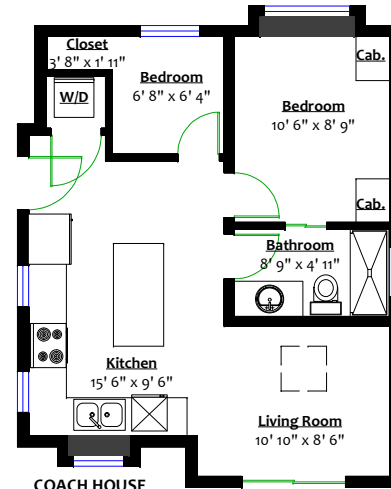

663 22nd Street E, North Vancouver, B.C.

Totals**

Main Level:	914 sq. ft.
Upper Level:	600 sq. ft.
Lower Level:	937 sq. ft.
Total:	2,451 sq. ft.
Mud Room:	21 sq. ft.
Coach House:	536 sq. ft.
Coach House C. S.:	536 sq. ft.
Total:	3,544 sq. ft.

UPPER LEVEL
Floor Area: 600 Sq. Ft.

**COACH HOUSE
MAIN LEVEL**
Floor Area: 536 Sq. Ft.

**COACH HOUSE
CRAWL SPACE**
Floor Area: 536 Sq. Ft.

MAIN LEVEL
Floor Area: 914 Sq. Ft.

LOWER LEVEL
Floor Area: 937 Sq. Ft.