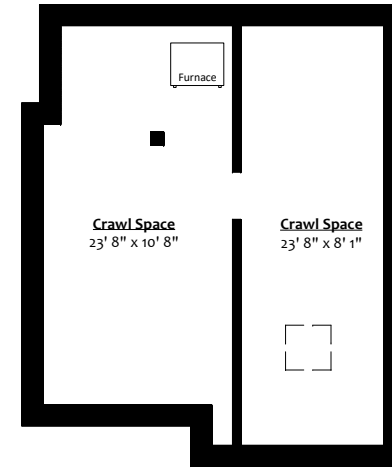

663 22nd Street E, North Vancouver, B.C.

Totals**

Main Level:	914 sq. ft.
Upper Level:	600 sq. ft.
Lower Level:	937 sq. ft.
Total:	2,451 sq. ft.
Mud Room:	21 sq. ft.
Coach House:	536 sq. ft.
Coach House C. S.:	536 sq. ft.
Total:	3,544 sq. ft.

UPPER LEVEL
Floor Area: 600 Sq. Ft.

**COACH HOUSE
MAIN LEVEL**
Floor Area: 536 Sq. Ft.

**COACH HOUSE
CRAWL SPACE**
Floor Area: 536 Sq. Ft.

MAIN LEVEL
Floor Area: 914 Sq. Ft.

LOWER LEVEL
Floor Area: 937 Sq. Ft.