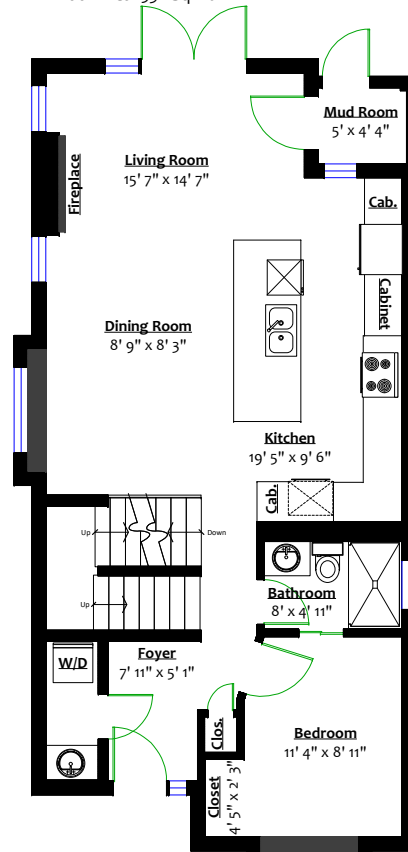

663 22nd Street E, North Vancouver, B.C.

Totals**

Main Level:	914 sq. ft.
Upper Level:	600 sq. ft.
Lower Level:	937 sq. ft.
Total:	2,451 sq. ft.
Mud Room:	21 sq. ft.
Coach House:	536 sq. ft.
Coach House C. S.:	536 sq. ft.
Total:	3,544 sq. ft.

UPPER LEVEL
Floor Area: 600 Sq. Ft.

**COACH HOUSE
MAIN LEVEL**
Floor Area: 536 Sq. Ft.

**COACH HOUSE
CRAWL SPACE**
Floor Area: 536 Sq. Ft.

MAIN LEVEL
Floor Area: 914 Sq. Ft.

LOWER LEVEL
Floor Area: 937 Sq. Ft.