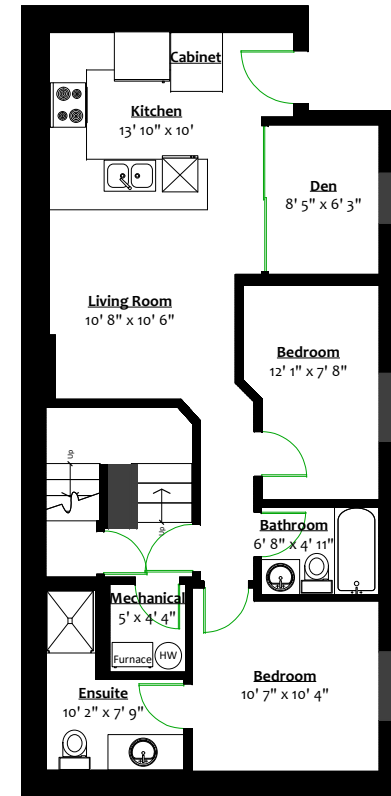

663 22nd Street E, North Vancouver, B.C.

Totals**

Main Level:	914 sq. ft.
Upper Level:	600 sq. ft.
Lower Level:	937 sq. ft.
Total:	2,451 sq. ft.
Mud Room:	21 sq. ft.
Coach House:	536 sq. ft.
Coach House C. S.:	536 sq. ft.
Total:	3,544 sq. ft.

UPPER LEVEL
Floor Area: 600 Sq. Ft.

**COACH HOUSE
MAIN LEVEL**
Floor Area: 536 Sq. Ft.

**COACH HOUSE
CRAWL SPACE**
Floor Area: 536 Sq. Ft.

MAIN LEVEL
Floor Area: 914 Sq. Ft.

LOWER LEVEL
Floor Area: 937 Sq. Ft.