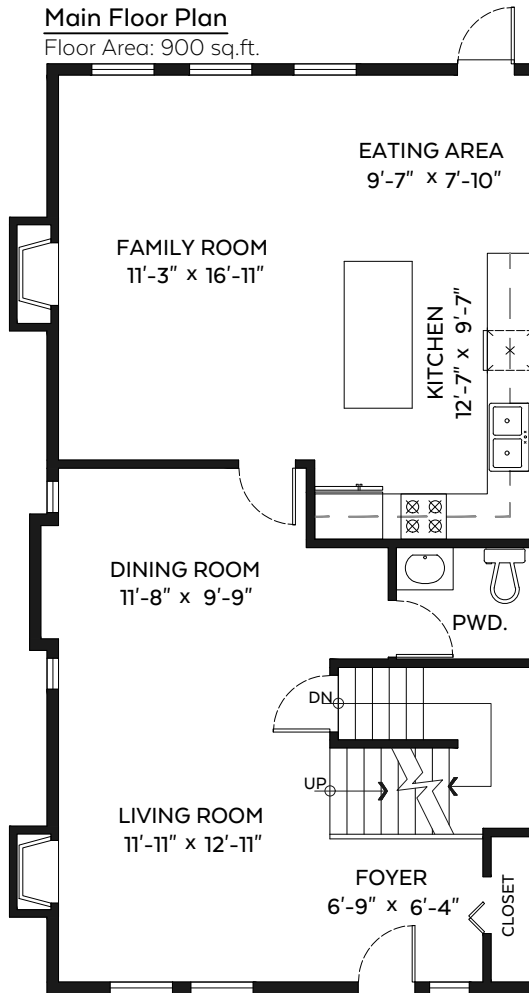

Main Floor Plan

Floor Area: 900 sq.ft.