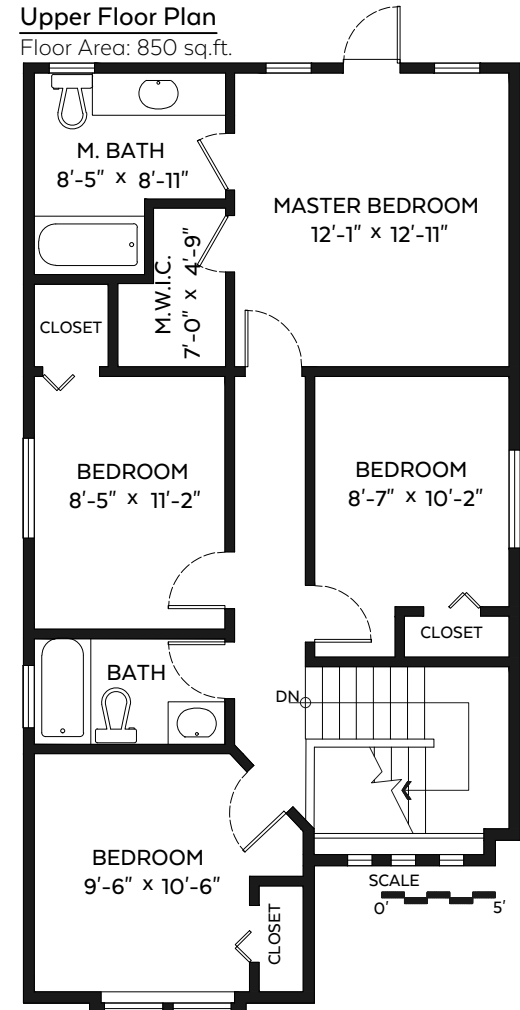

Upper Floor Plan

Floor Area: 850 sq.ft.

Measured on: Sept. 15, 2016

NORTH