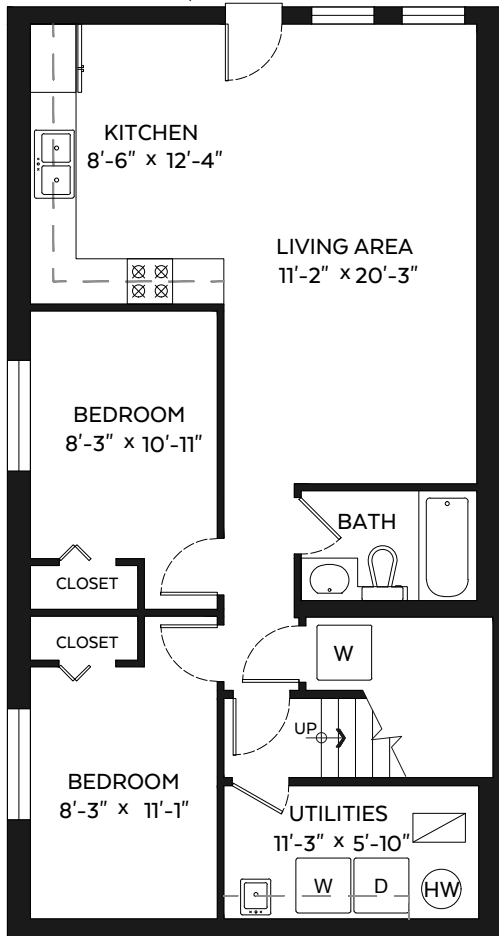

ALICE REI HO

778.919.6919

alice@alicereiho.com

Macdonald Realty Ltd.

www.alicereiho.com

13125 108 Avenue,
Surrey, B.C.

Main Floor:	900 sq.ft.
Upper Floor:	850 sq.ft.
Lower Floor:	896 sq.ft.

Total: 2,646 sq.ft.

Lower Floor Plan

Floor Area: 896 sq.ft.