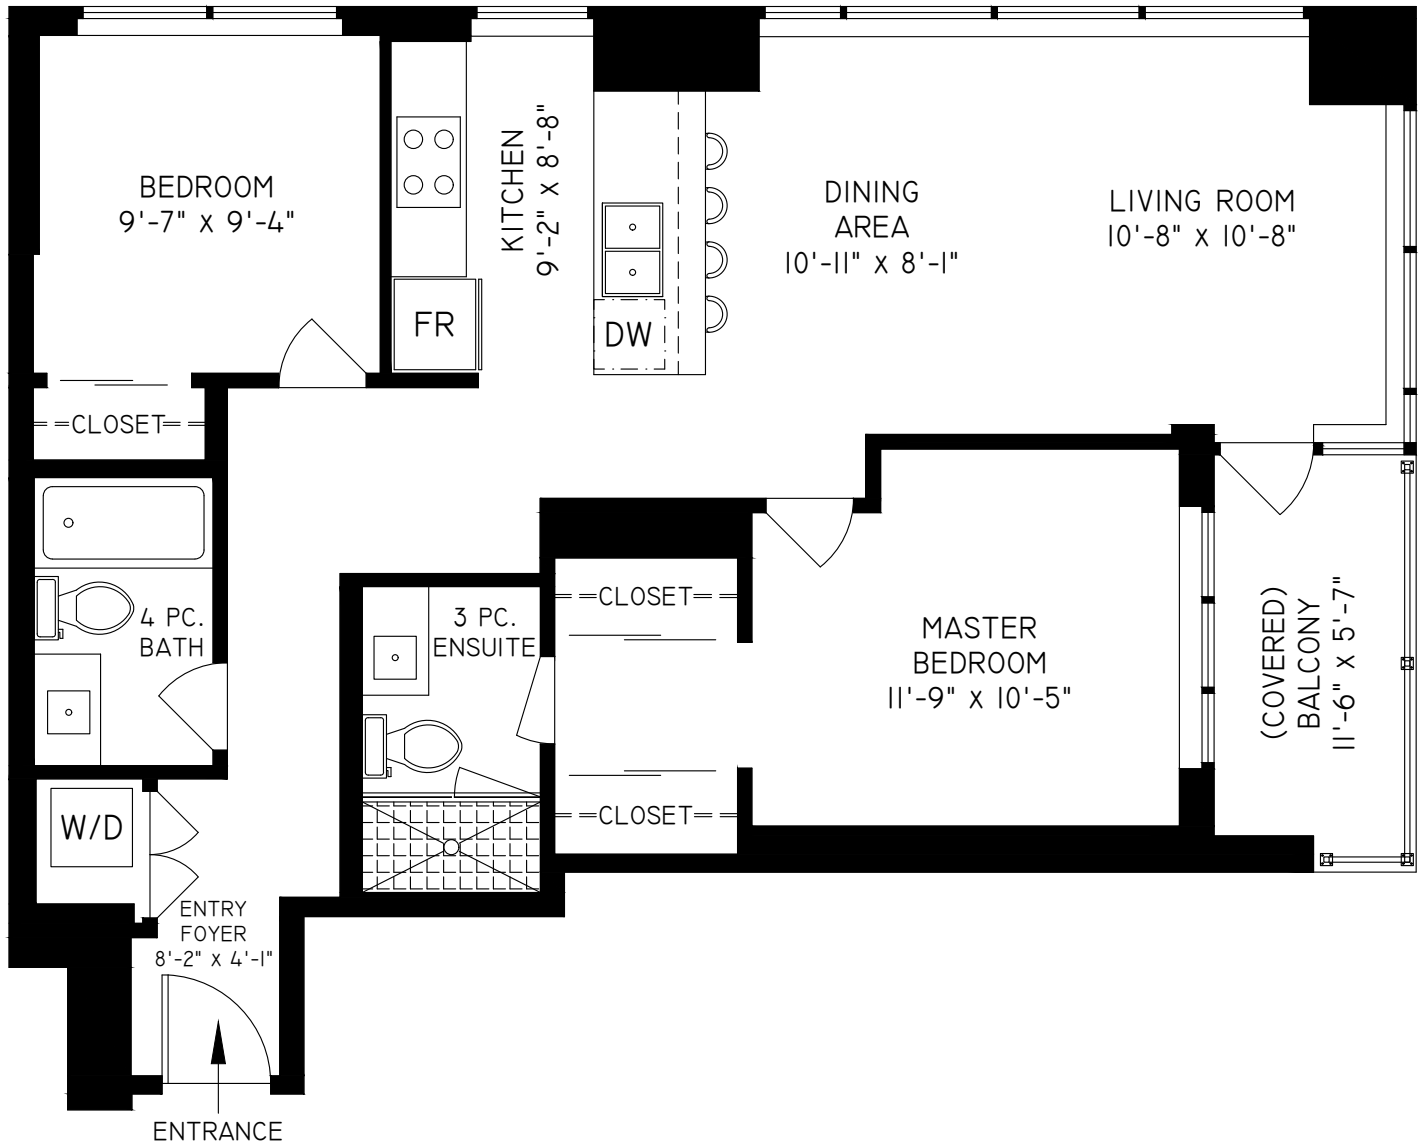

ALICE REI HO
PERSONAL REAL ESTATE CORPORATION

alice@alicereiho.com
www.alicereiho.com
778-919-6919

#2207 - 6333 SILVER AVENUE
BURNABY
897 SQ. FT.
8'-5" CEILING HEIGHT

Booked on
the Pixilink App™

FLOOR	AREA (SQ. FT.)	
TWENTY SECOND	FINISHED	BALCONY
	897	63