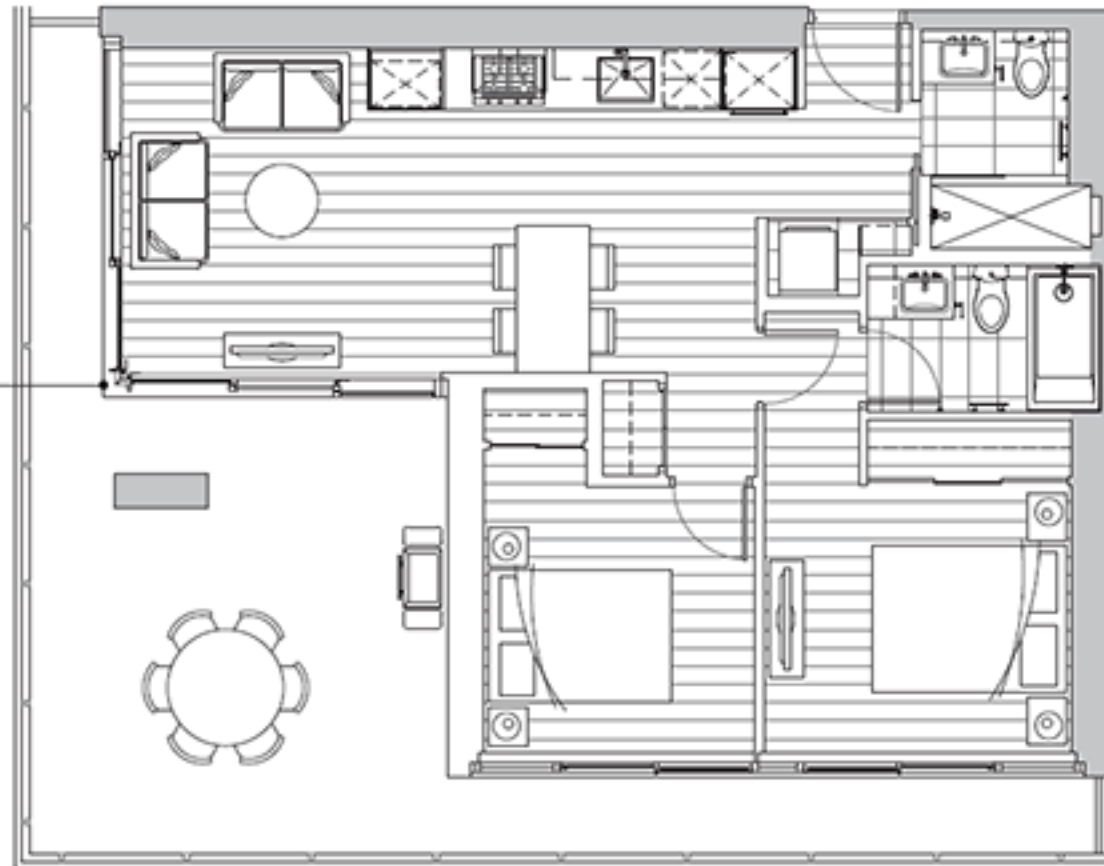

HILLSIDE WEST

PLAN D2
2 BEDROOM

ENCLOSED AREA	OUTDOOR SPACE	TOTAL AREA
732 SQ FT	333 SQ FT	1065 SQ FT

Double corner sliding doors to balcony for an expanded indoor/outdoor living experience.

Actual suite plan may have minor variations from or be shown as a mirror image of the typical plan shown.