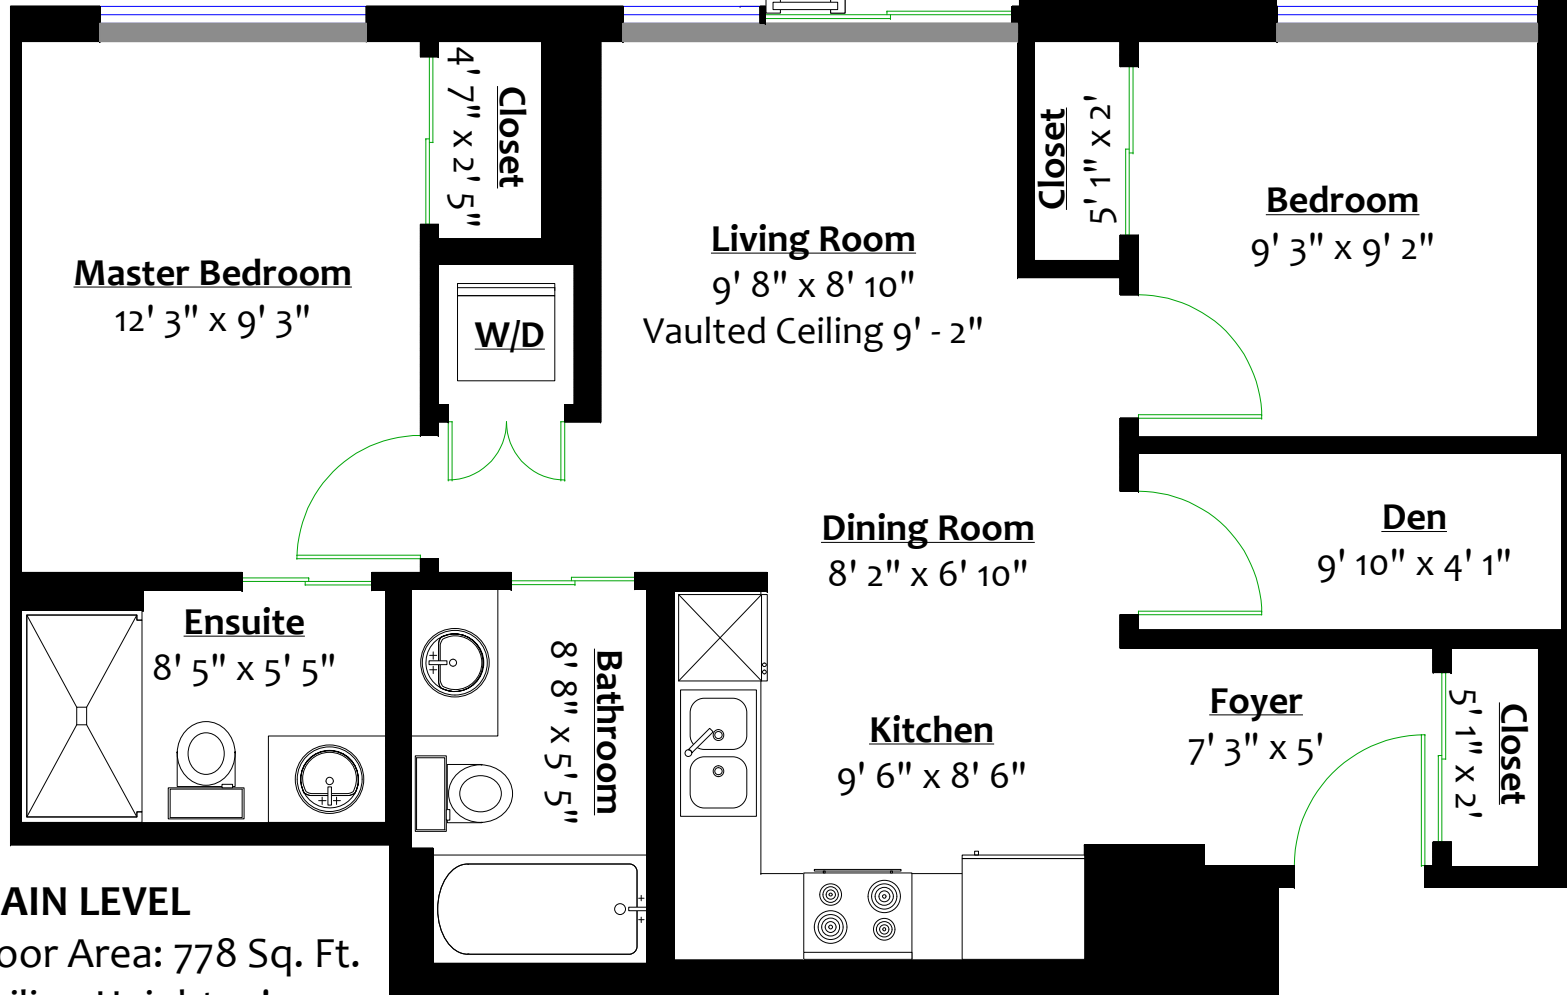

**#1505 - 8570 Rivergrass Drive,  
Vancouver, B.C.**

**Totals\*\***

Main Level: 778 sq. ft.

Deck: 108 sq. ft.

**ALICE REI HO**  
Personal Real Estate Corporation  
778 919 6919  
alice@alicereiho.com  
www.alicereiho.com  
Macdonald Realty Ltd.

**MAIN LEVEL**  
Floor Area: 778 Sq. Ft.  
Ceiling Height: 9'

\*\* Approx. based on interior measurements to exterior walls  
\*\* Total square footage not taken from original blueprints