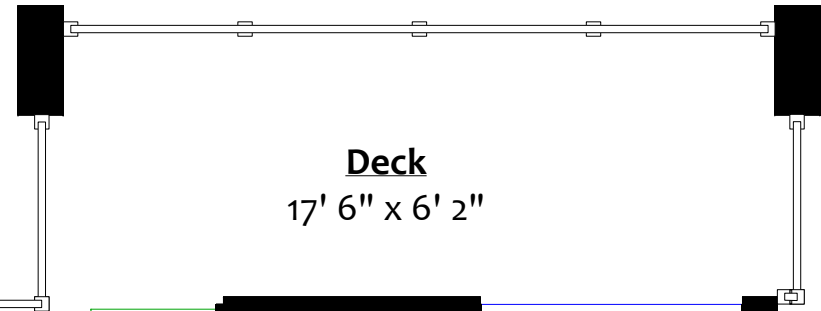

**#1505 - 8570 Rivergrass Drive,  
Vancouver, B.C.**

**Totals\*\***

Main Level: 778 sq. ft.

Deck: 108 sq. ft.

**ALICE REI HO**  
Personal Real Estate Corporation  
778 919 6919  
alice@alicereiho.com  
www.alicereiho.com  
Macdonald Realty Ltd.

**MAIN LEVEL**  
Floor Area: 778 Sq. Ft.  
Ceiling Height: 9'

\*\* Approx. based on interior measurements to exterior walls  
\*\* Total square footage not taken from original blueprints