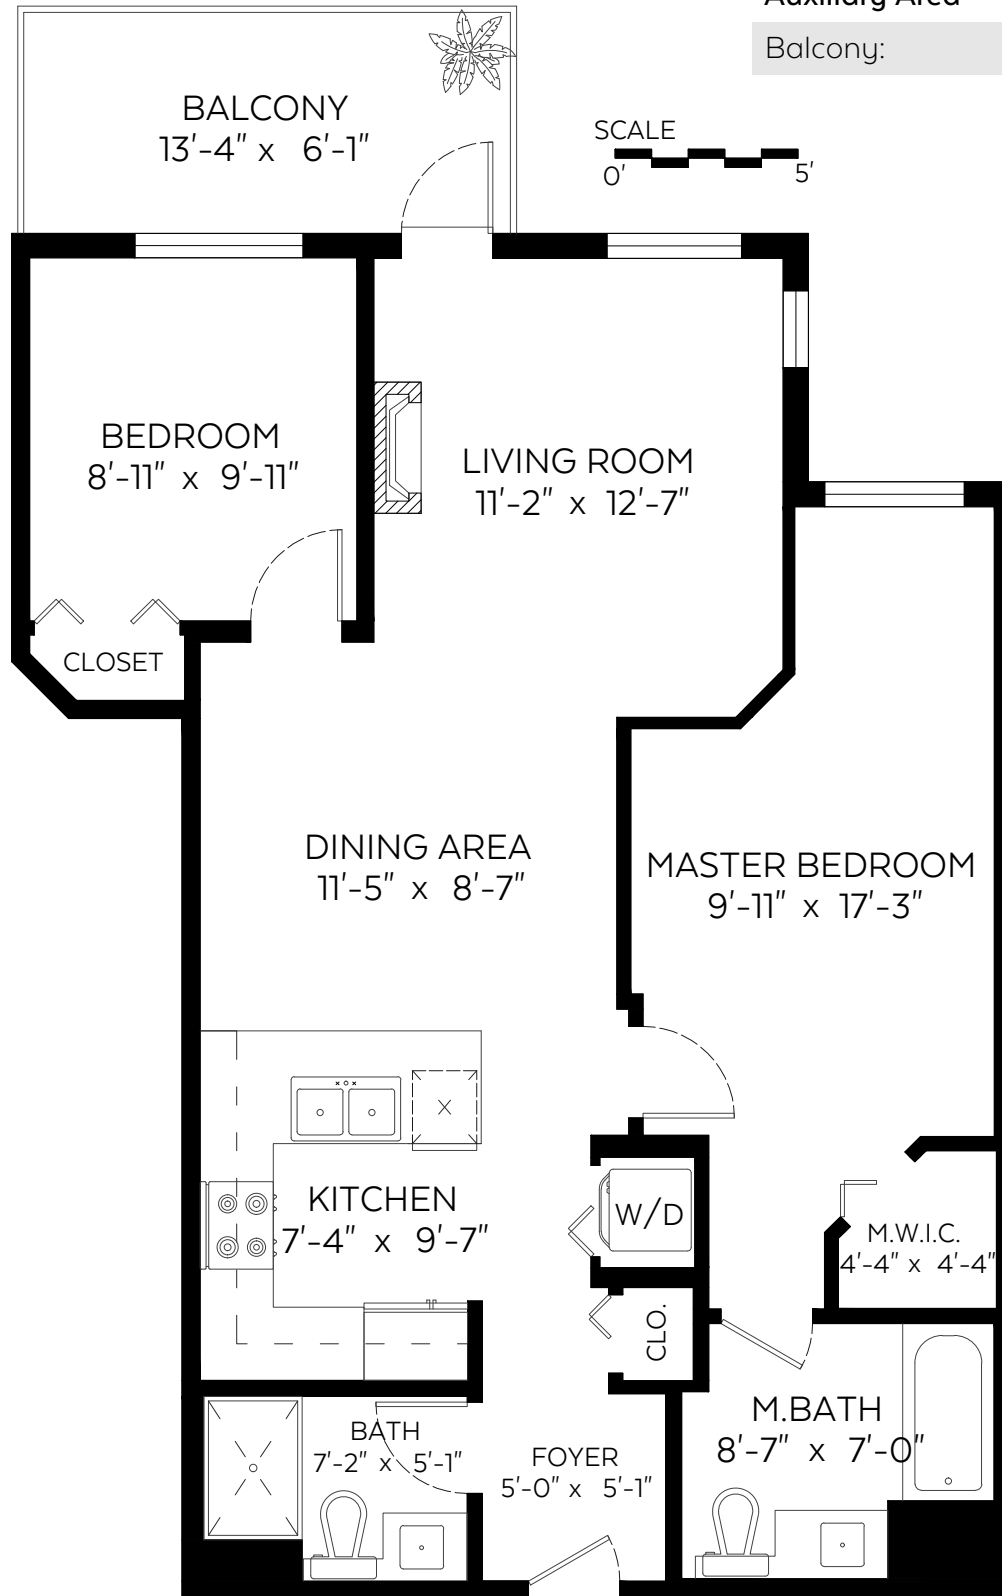

Main Floor: 870 sq.ft.

Auxiliary Area

Balcony: 80 sq.ft.

WELCOME