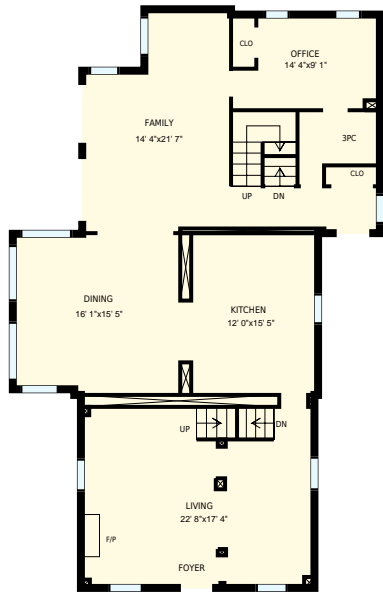

27 Mill St, Mississauga, ON

Total Exterior Area Above Grade 2945 sq. ft

Main floor
Exterior Area 1614 sq. ft

2nd floor
Exterior Area 1330 sq. ft

Basement

Basement 2

All room dimensions and floor areas must be considered approximate and are subject to independent verification. For method of measurement please see <https://youriguide.com/measure/>.

PREPARED FOR: Annette Nunno
Broker
Century 21 Parkland Ltd., Brokerage

27 Mill St, Mississauga, ON

PREPARED FOR:
Annette Nunno
Broker
Century 21 Parkland Ltd., Brokerage

Main floor

Interior Area 1493 sq. ft
Exterior Area 1614 sq. ft

 Included Area

PREPARED ON:
Sep, 2016

All room dimensions and floor areas must be considered approximate and are subject to independent verification.
For method of measurement please see <https://youriguide.com/measure/>.

27 Mill St, Mississauga, ON

PREPARED FOR:
Annette Nunno

Broker

Century 21 Parkland Ltd., Brokerage

2nd floor

Interior Area 1204 sq. ft

Exterior Area 1330 sq. ft

 Included Area