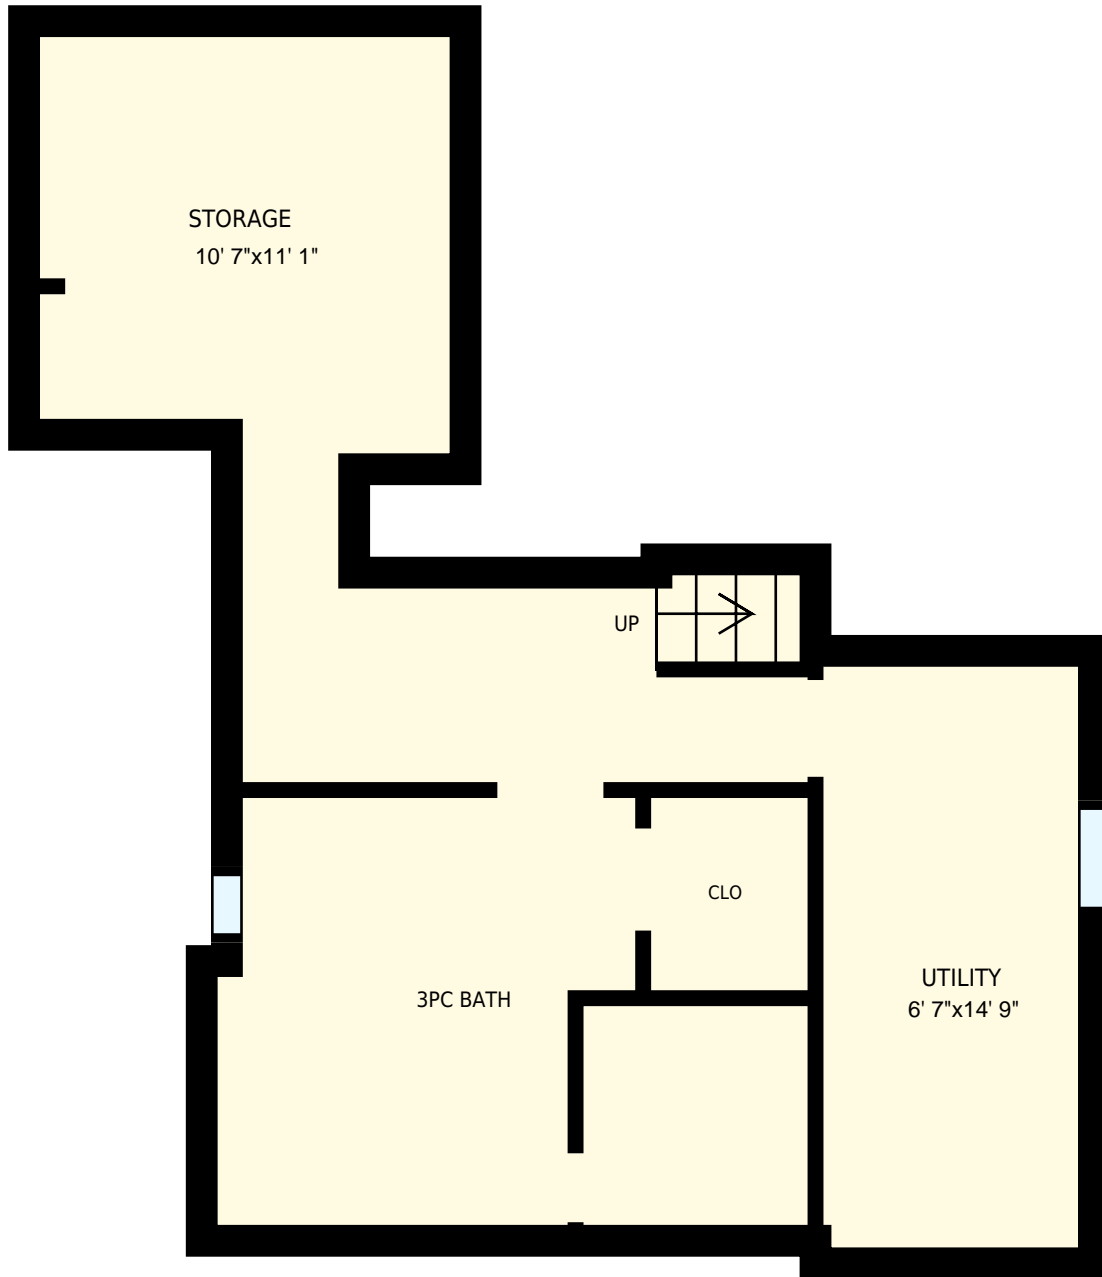

 Included Area

PREPARED ON:
Sep, 2016

All room dimensions and floor areas must be considered approximate and are subject to independent verification.
For method of measurement please see <https://youriguide.com/measure/>.

27 Mill St, Mississauga, ON

PREPARED FOR:
Annette Nunno

Broker

Century 21 Parkland Ltd., Brokerage

2nd floor

Interior Area 1204 sq. ft

Exterior Area 1330 sq. ft

 Included Area

PREPARED ON:
Sep, 2016

All room dimensions and floor areas must be considered approximate and are subject to independent verification.
For method of measurement please see <https://youriguide.com/measure/>.

27 Mill St, Mississauga, ON

PREPARED FOR:
Annette Nunno
Broker
Century 21 Parkland Ltd., Brokerage

Basement

Interior Area 458 sq. ft
Exterior Area

 Included Area

PREPARED ON:
Sep, 2016

All room dimensions and floor areas must be considered approximate and are subject to independent verification.
For method of measurement please see <https://youriguide.com/measure/>.