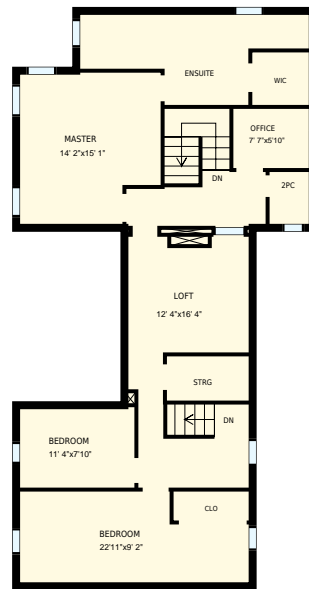

27 Mill St, Mississauga, ON

Total Exterior Area Above Grade 2945 sq. ft

Main floor
Exterior Area 1614 sq. ft

2nd floor
Exterior Area 1330 sq. ft

Basement

Basement 2

All room dimensions and floor areas must be considered approximate and are subject to independent verification. For method of measurement please see <https://youriguide.com/measure/>.

PREPARED FOR: Annette Nunno
Broker
Century 21 Parkland Ltd., Brokerage

27 Mill St, Mississauga, ON

PREPARED FOR:
Annette Nunno
Broker
Century 21 Parkland Ltd., Brokerage

Main floor

Interior Area 1493 sq. ft
Exterior Area 1614 sq. ft

 Included Area

PREPARED ON:
Sep, 2016

All room dimensions and floor areas must be considered approximate and are subject to independent verification.
For method of measurement please see <https://youriguide.com/measure/>.

27 Mill St, Mississauga, ON

PREPARED FOR:
Annette Nunno

Broker

Century 21 Parkland Ltd., Brokerage

2nd floor

Interior Area 1204 sq. ft

Exterior Area 1330 sq. ft

 Included Area