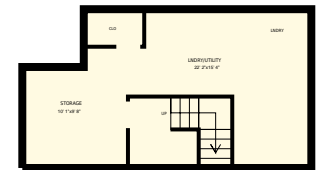

27 Mill St, Mississauga, ON

Total Exterior Area Above Grade 2945 sq. ft

Main floor
Exterior Area 1614 sq. ft

2nd floor
Exterior Area 1330 sq. ft

Basement

Basement 2

All room dimensions and floor areas must be considered approximate and are subject to independent verification. For method of measurement please see <https://youriguide.com/measure/>.

PREPARED FOR: Annette Nunno
Broker
Century 21 Parkland Ltd., Brokerage

27 Mill St, Mississauga, ON

PREPARED FOR:
Annette Nunno
Broker
Century 21 Parkland Ltd., Brokerage

Main floor

Interior Area 1493 sq. ft
Exterior Area 1614 sq. ft

 Included Area

PREPARED ON:
Sep, 2016

All room dimensions and floor areas must be considered approximate and are subject to independent verification.
For method of measurement please see <https://youriguide.com/measure/>.