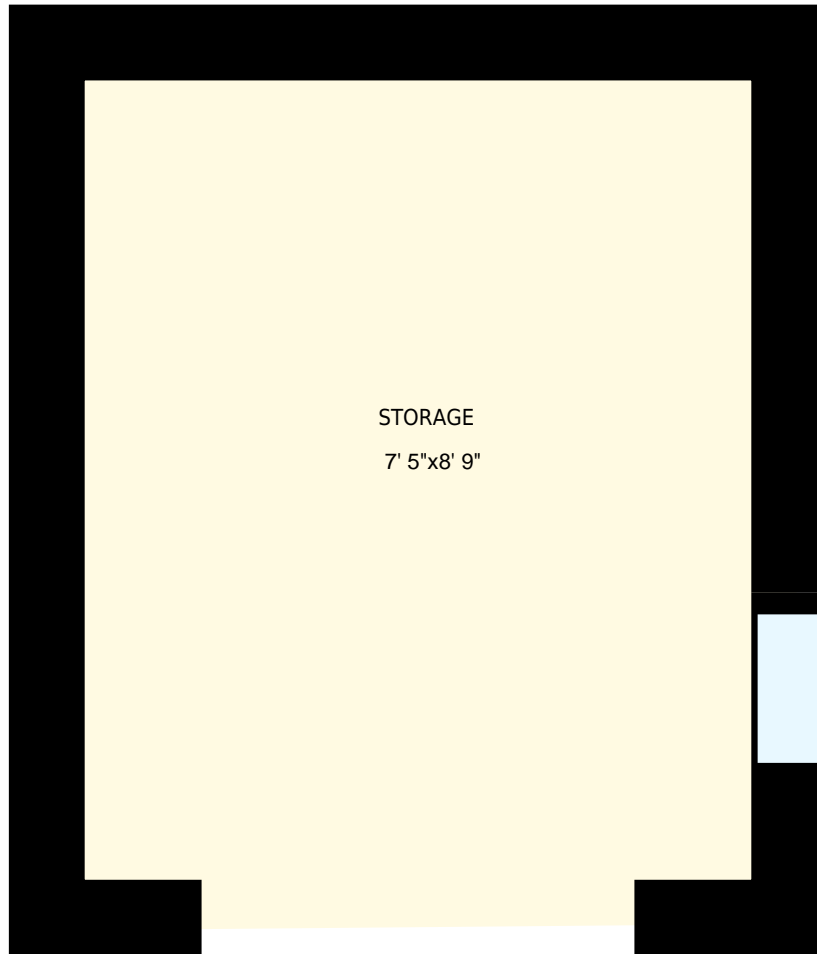

27 Mill St, Mississauga, ON

PREPARED FOR:
Annette Nunno
Broker
Century 21 Parkland Ltd., Brokerage

Studio

Interior Area 322 sq. ft
Exterior Area

 Included Area

PREPARED ON:
Sep, 2016

All room dimensions and floor areas must be considered approximate and are subject to independent verification.
For method of measurement please see <https://youriguide.com/measure/>.

27 Mill St, Mississauga, ON
Shed

PREPARED FOR:
Annette Nunno
Broker
Century 21 Parkland Ltd., Brokerage

Interior Area 66 sq. ft
Exterior Area Included Area

PREPARED ON:
Sep, 2016

All room dimensions and floor areas must be considered approximate and are subject to independent verification.
For method of measurement please see <https://youriguide.com/measure/>.