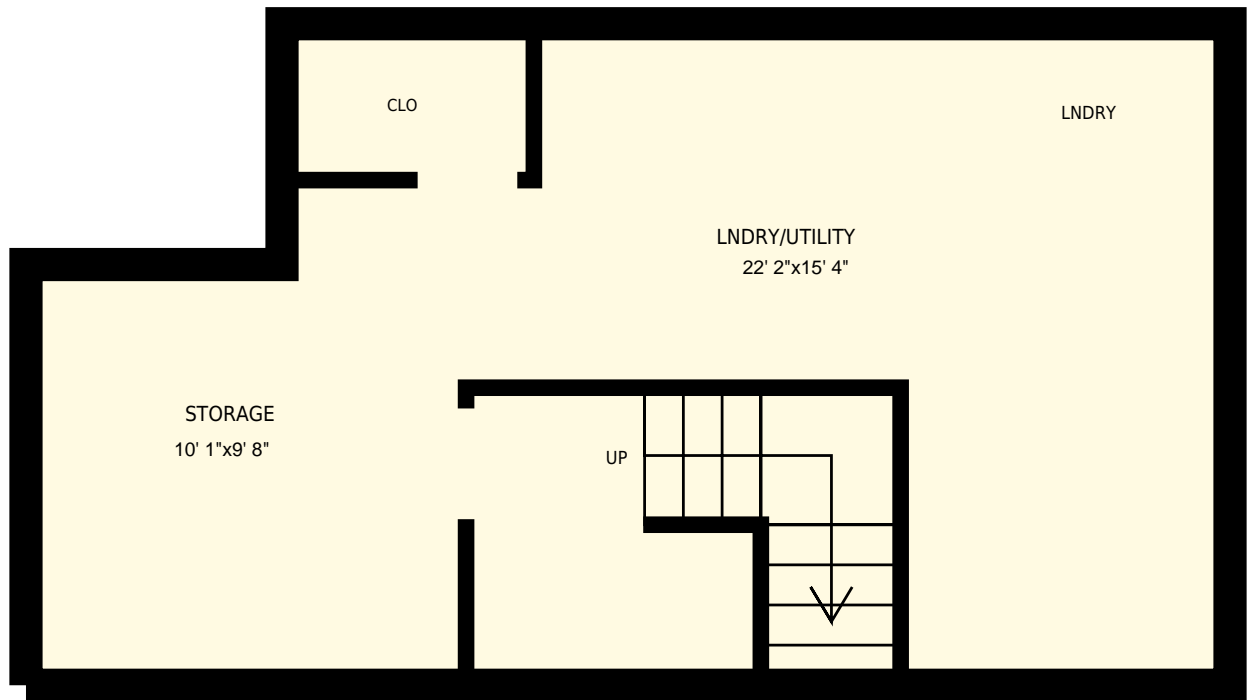

27 Mill St, Mississauga, ON

PREPARED FOR:
Annette Nunno
Broker
Century 21 Parkland Ltd., Brokerage

Basement

Interior Area 458 sq. ft
Exterior Area

 Included Area

PREPARED ON:
Sep, 2016

All room dimensions and floor areas must be considered approximate and are subject to independent verification.
For method of measurement please see <https://youriguide.com/measure/>.

27 Mill St, Mississauga, ON

PREPARED FOR:
Annette Nunno
Broker
Century 21 Parkland Ltd., Brokerage

Interior Area 399 sq. ft
Exterior Area

 Included Area

PREPARED ON:
Sep, 2016

All room dimensions and floor areas must be considered approximate and are subject to independent verification.
For method of measurement please see <https://youriguide.com/measure/>.

27 Mill St, Mississauga, ON

PREPARED FOR:
Annette Nunno
Broker
Century 21 Parkland Ltd., Brokerage

Studio

Interior Area 322 sq. ft
Exterior Area

 Included Area

PREPARED ON:
Sep, 2016

All room dimensions and floor areas must be considered approximate and are subject to independent verification.
For method of measurement please see <https://youriguide.com/measure/>.