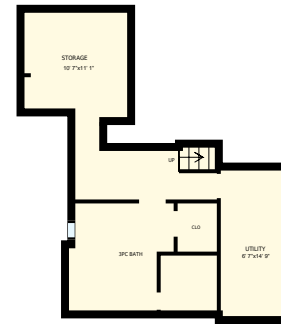

27 Mill St, Mississauga, ON

Total Exterior Area Above Grade 2945 sq. ft

Main floor
Exterior Area 1614 sq. ft

2nd floor
Exterior Area 1330 sq. ft

Basement

Basement 2

All room dimensions and floor areas must be considered approximate and are subject to independent verification. For method of measurement please see <https://youriguide.com/measure/>.

PREPARED FOR: Annette Nunno
Broker
Century 21 Parkland Ltd., Brokerage

27 Mill St, Mississauga, ON

PREPARED FOR:
Annette Nunno
Broker
Century 21 Parkland Ltd., Brokerage

Main floor

Interior Area 1493 sq. ft
Exterior Area 1614 sq. ft

 Included Area

PREPARED ON:
Sep, 2016

All room dimensions and floor areas must be considered approximate and are subject to independent verification.
For method of measurement please see <https://youriguide.com/measure/>.

27 Mill St, Mississauga, ON

PREPARED FOR:
Annette Nunno

Broker

Century 21 Parkland Ltd., Brokerage

2nd floor

Interior Area 1204 sq. ft

Exterior Area 1330 sq. ft

 Included Area