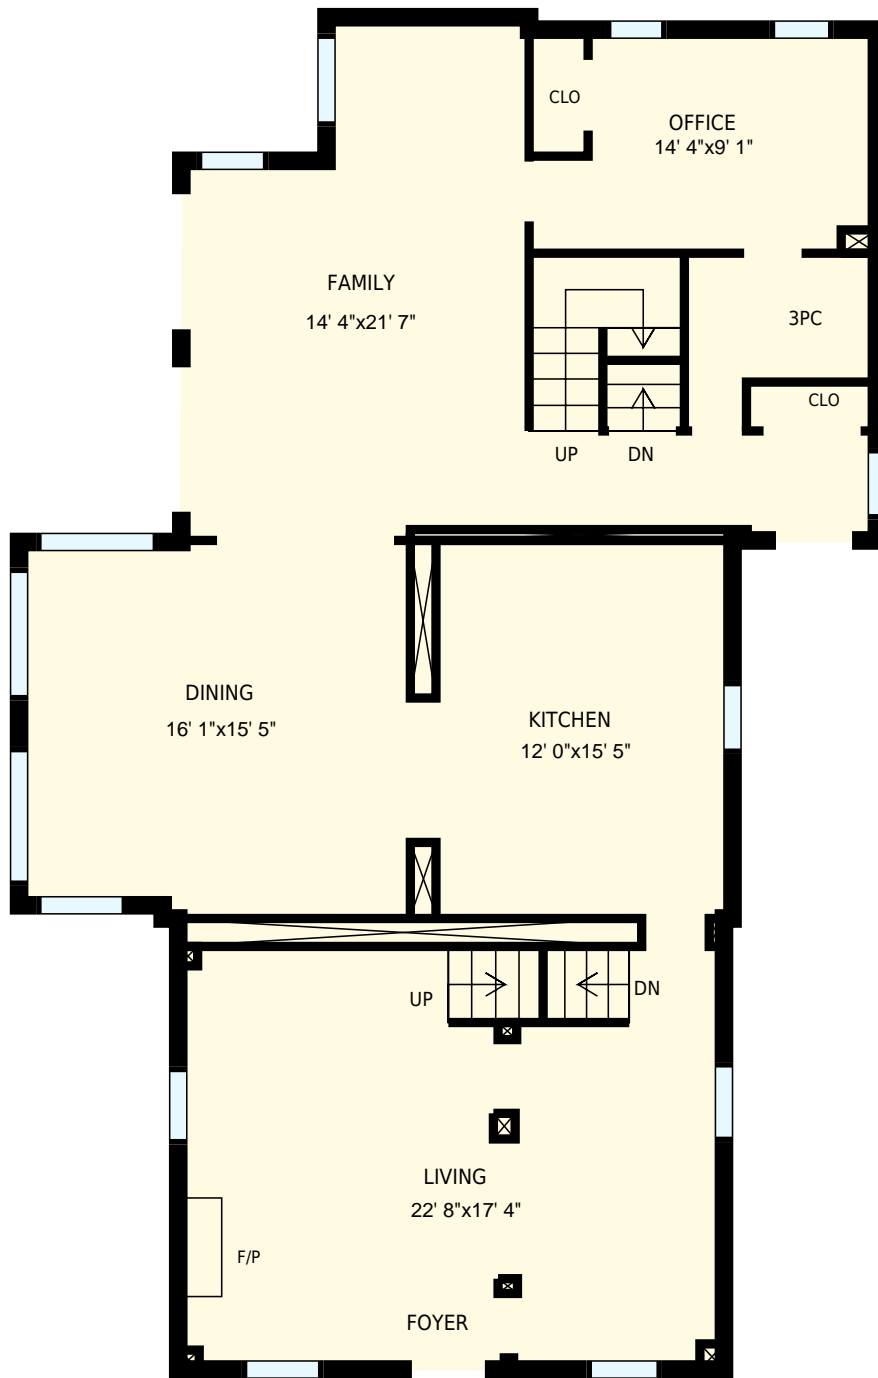

27 Mill St, Mississauga, ON

Total Exterior Area Above Grade 2945 sq. ft

Main floor
Exterior Area 1614 sq. ft

2nd floor
Exterior Area 1330 sq. ft

Basement

Basement 2

All room dimensions and floor areas must be considered approximate and are subject to independent verification. For method of measurement please see <https://youriguide.com/measure/>.

PREPARED FOR: Annette Nunno
Broker
Century 21 Parkland Ltd., Brokerage

27 Mill St, Mississauga, ON

PREPARED FOR:
Annette Nunno
Broker
Century 21 Parkland Ltd., Brokerage

Main floor

Interior Area 1493 sq. ft
Exterior Area 1614 sq. ft

 Included Area

PREPARED ON:
Sep, 2016

All room dimensions and floor areas must be considered approximate and are subject to independent verification.
For method of measurement please see <https://youriguide.com/measure/>.

27 Mill St, Mississauga, ON

PREPARED FOR:
Annette Nunno

Broker

Century 21 Parkland Ltd., Brokerage

2nd floor

Interior Area 1204 sq. ft

Exterior Area 1330 sq. ft

 Included Area