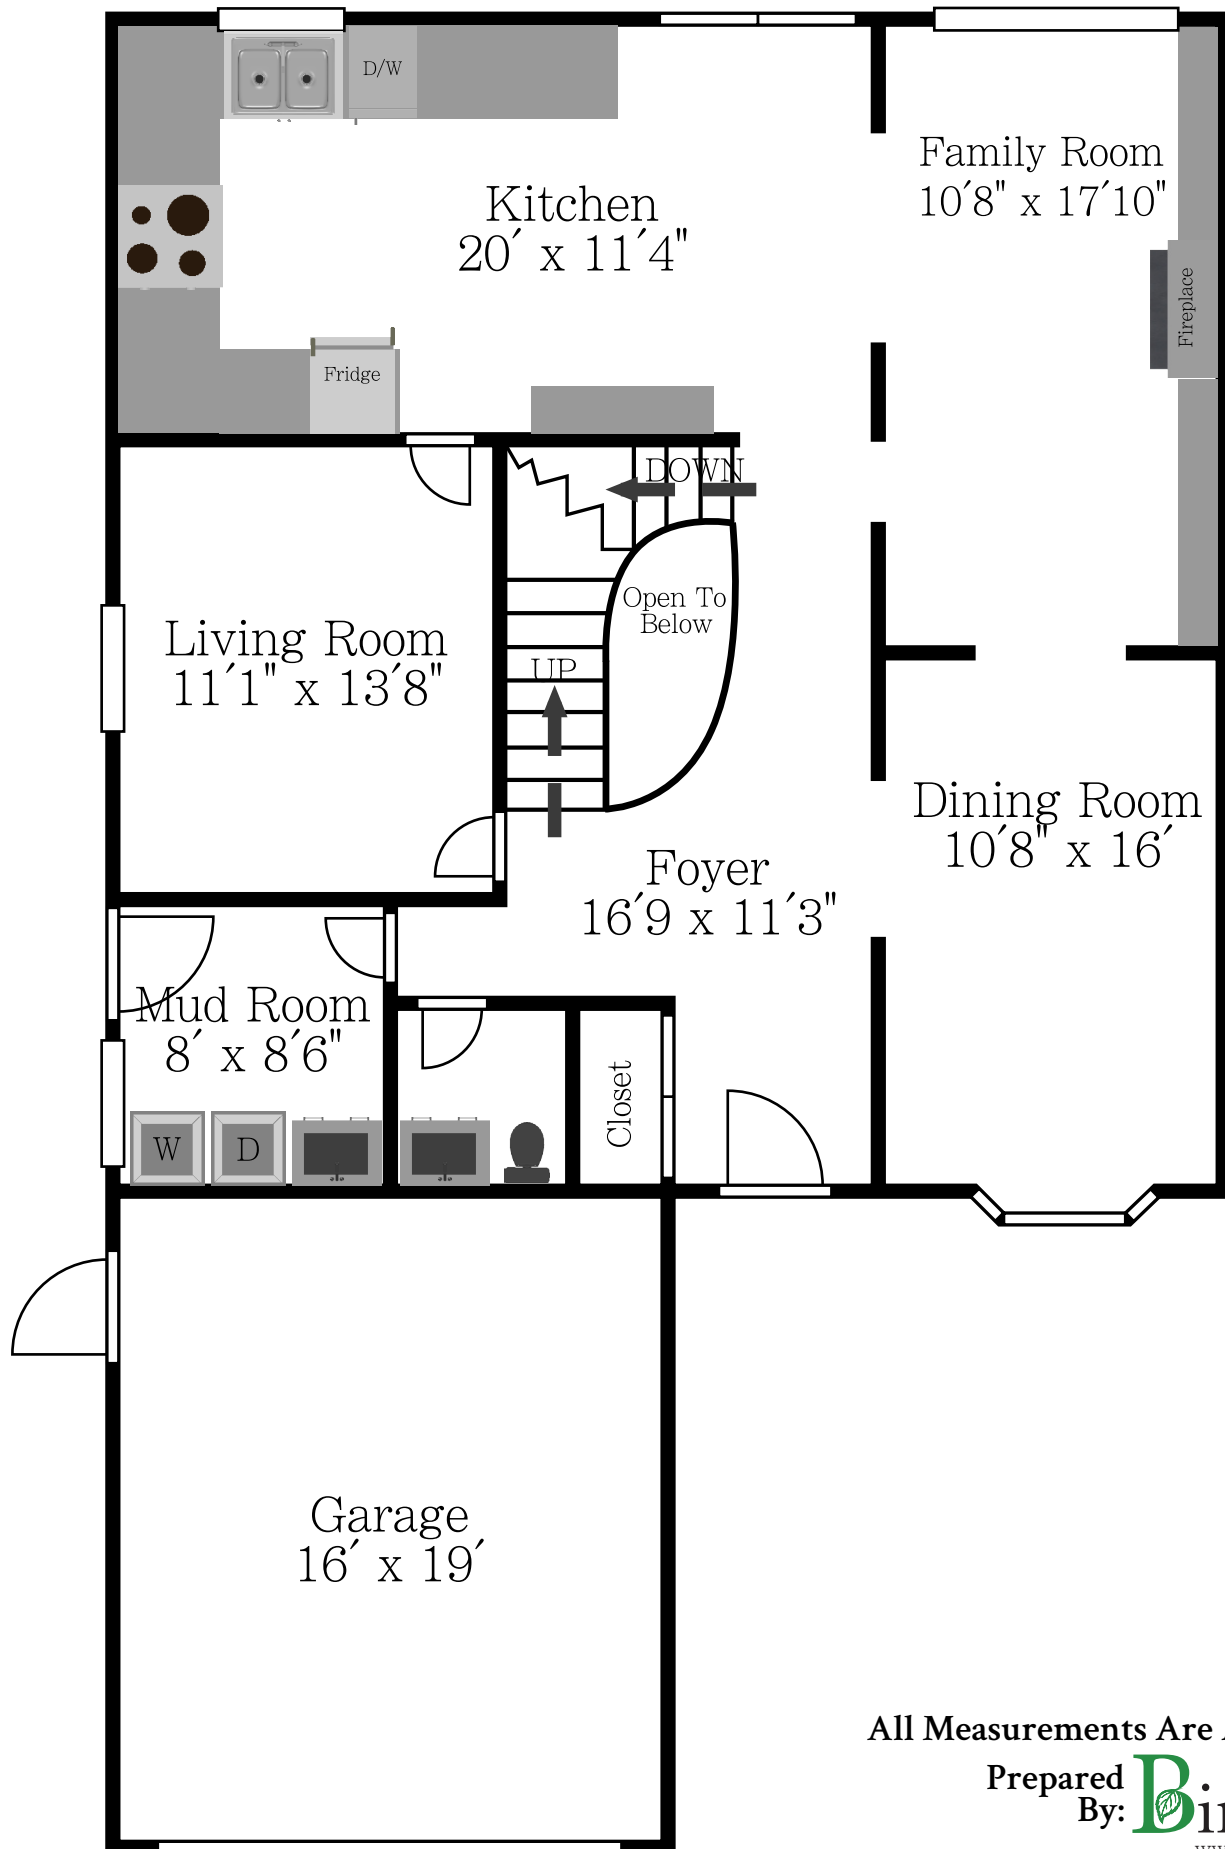

19 Sycamore Drive - Main Floor

Approx. 3300sqft Finished - 4000sqft Total

All Measurements Are Approximate

Prepared By: **Birch Hill**
www.birchhillmedia.ca

19 Sycamore Drive - Second Floor

Approx. 3300sqft Finished - 4000sqft Total

All Measurements Are Approximate

19 Sycamore Drive - Lower Level

Approx. 3300sqft Finished - 4000sqft Total

All Measurements Are Approximate