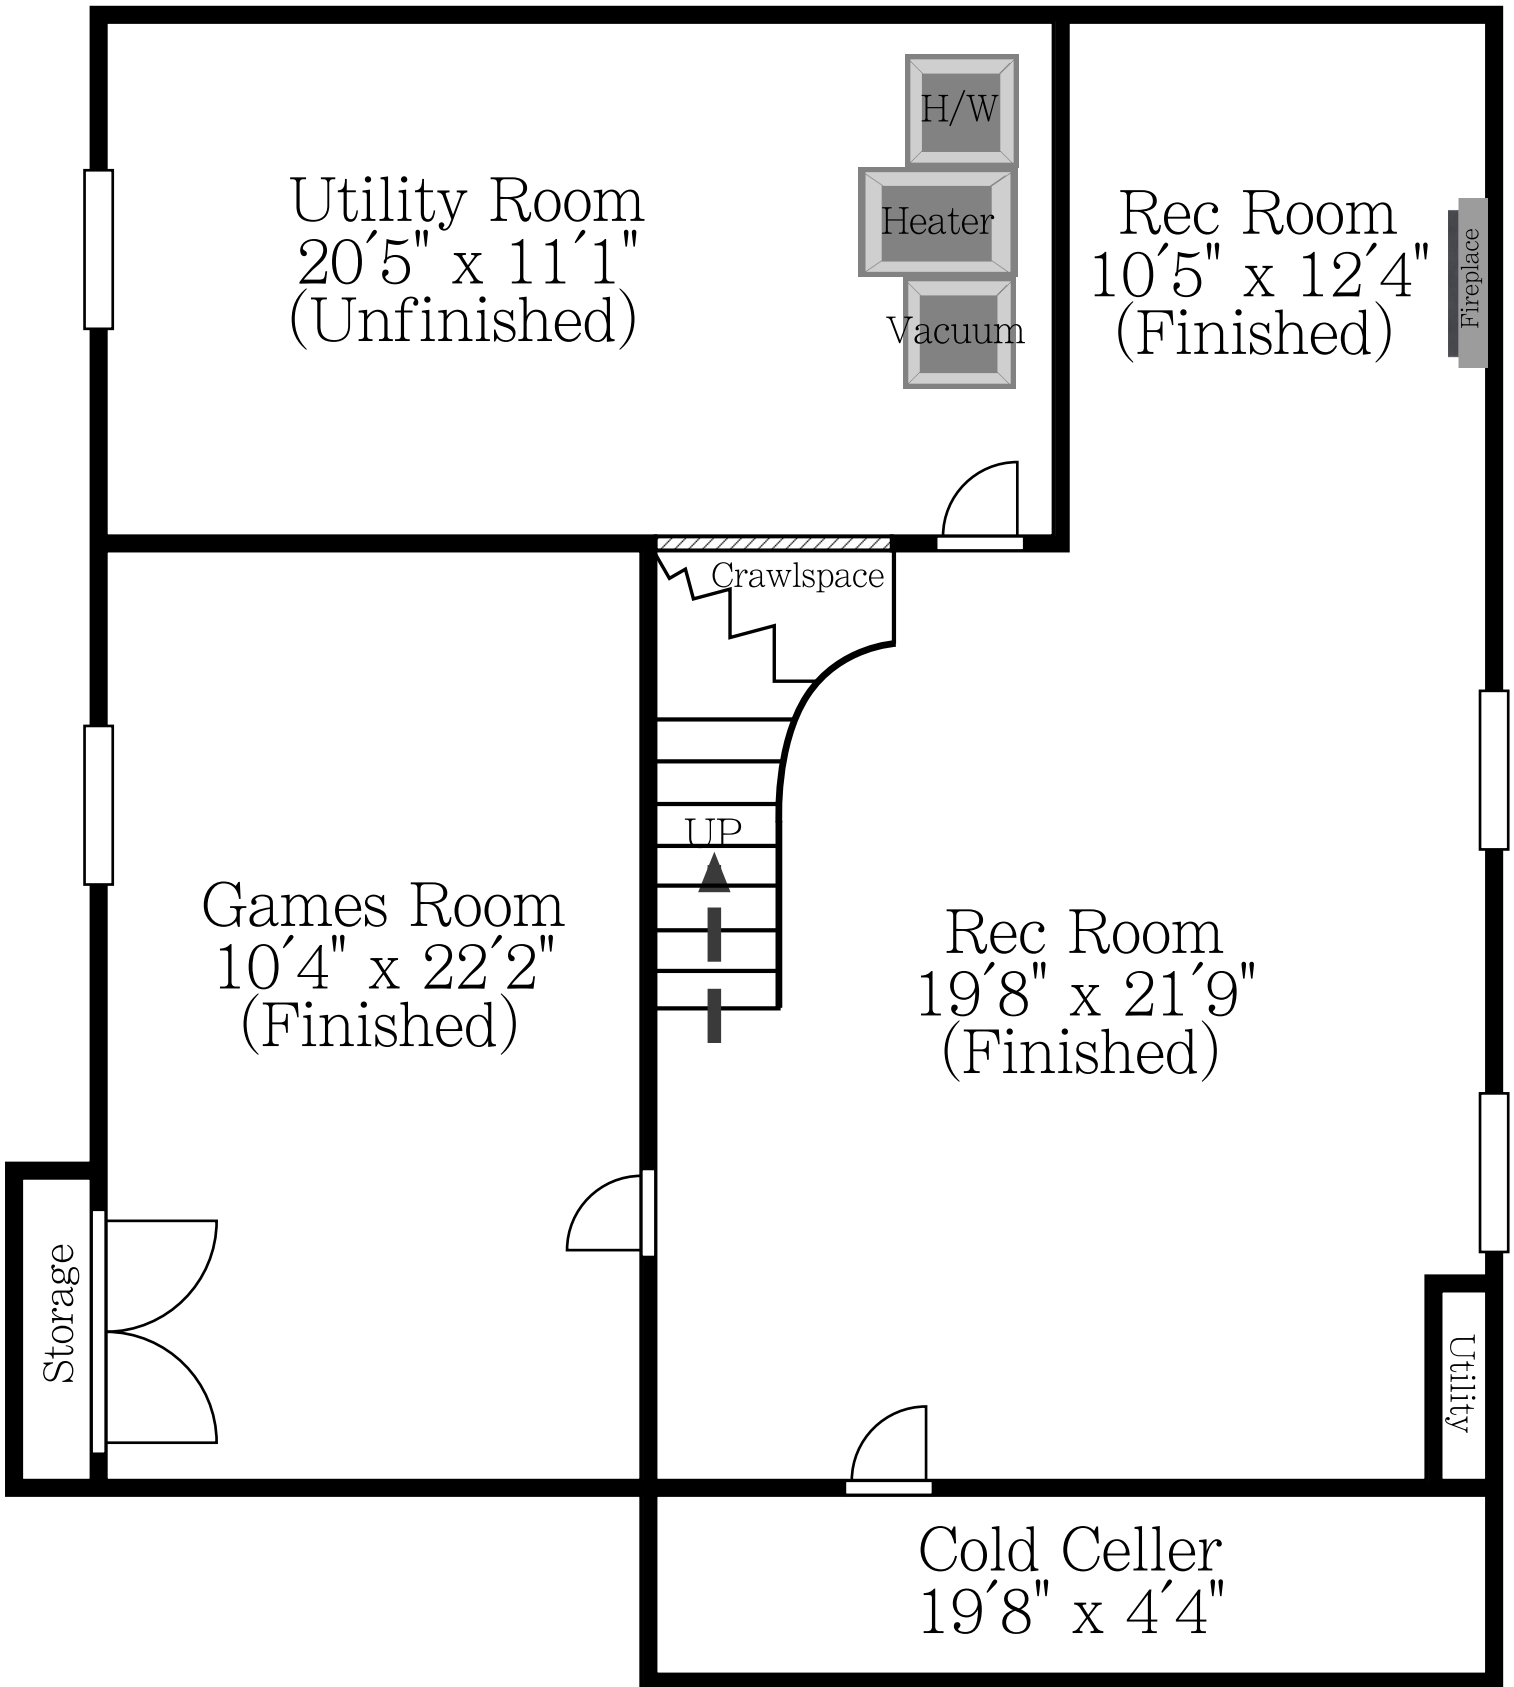

19 Sycamore Drive - Main Floor

Approx. 3300sqft Finished - 4000sqft Total

All Measurements Are Approximate

Prepared By: **Birch Hill**
www.birchhillmedia.ca

19 Sycamore Drive - Second Floor

Approx. 3300sqft Finished - 4000sqft Total

All Measurements Are Approximate

19 Sycamore Drive - Lower Level

Approx. 3300sqft Finished - 4000sqft Total

All Measurements Are Approximate