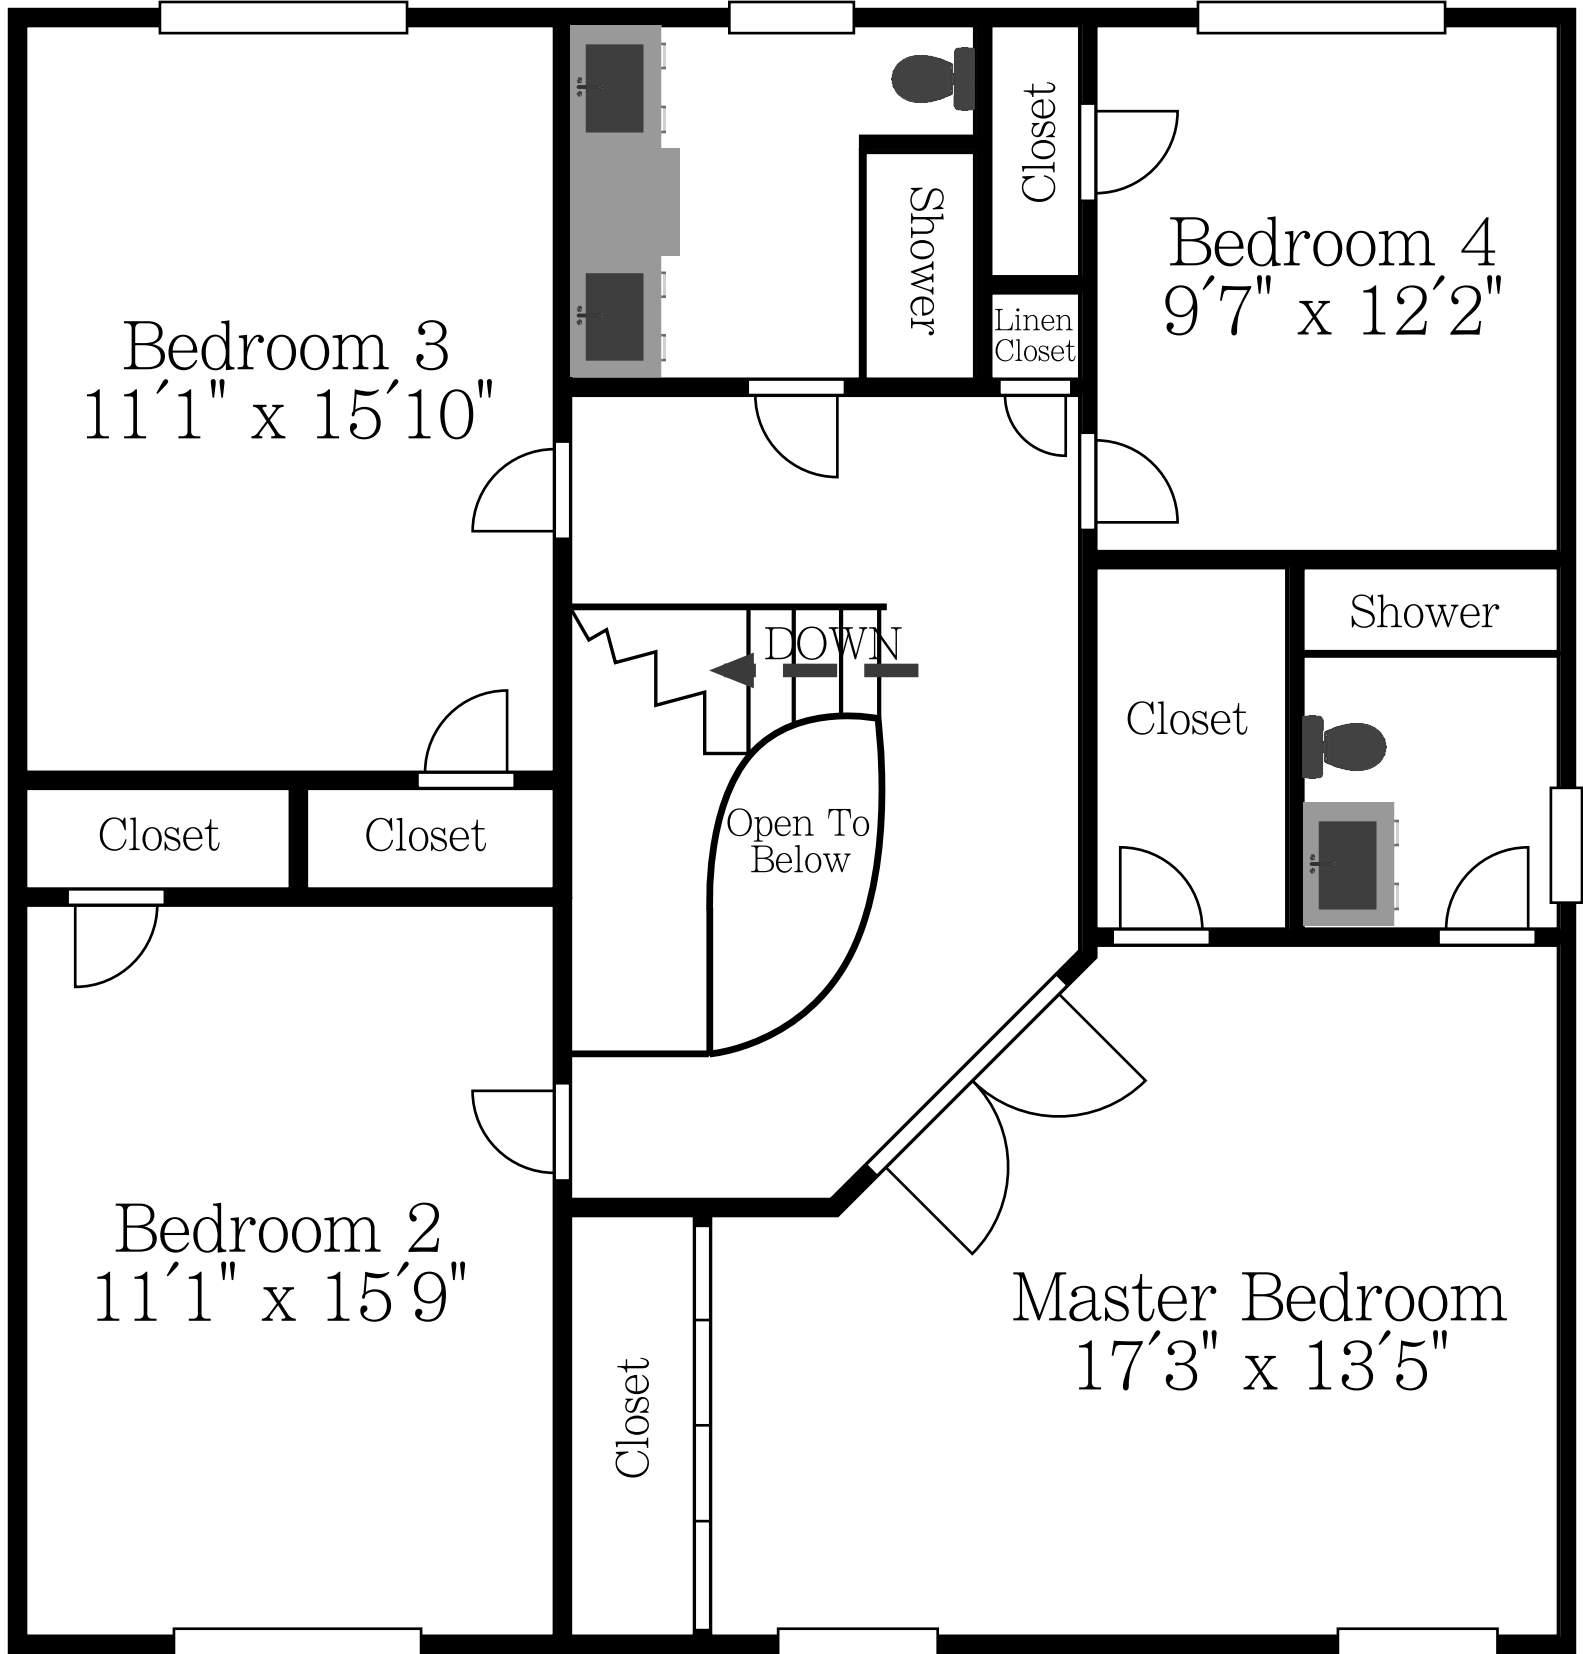

19 Sycamore Drive - Main Floor

Approx. 3300sqft Finished - 4000sqft Total

All Measurements Are Approximate

Prepared By: **Birch Hill**
www.birchhillmedia.ca

19 Sycamore Drive - Second Floor

Approx. 3300sqft Finished - 4000sqft Total

All Measurements Are Approximate

19 Sycamore Drive - Lower Level

Approx. 3300sqft Finished - 4000sqft Total

All Measurements Are Approximate