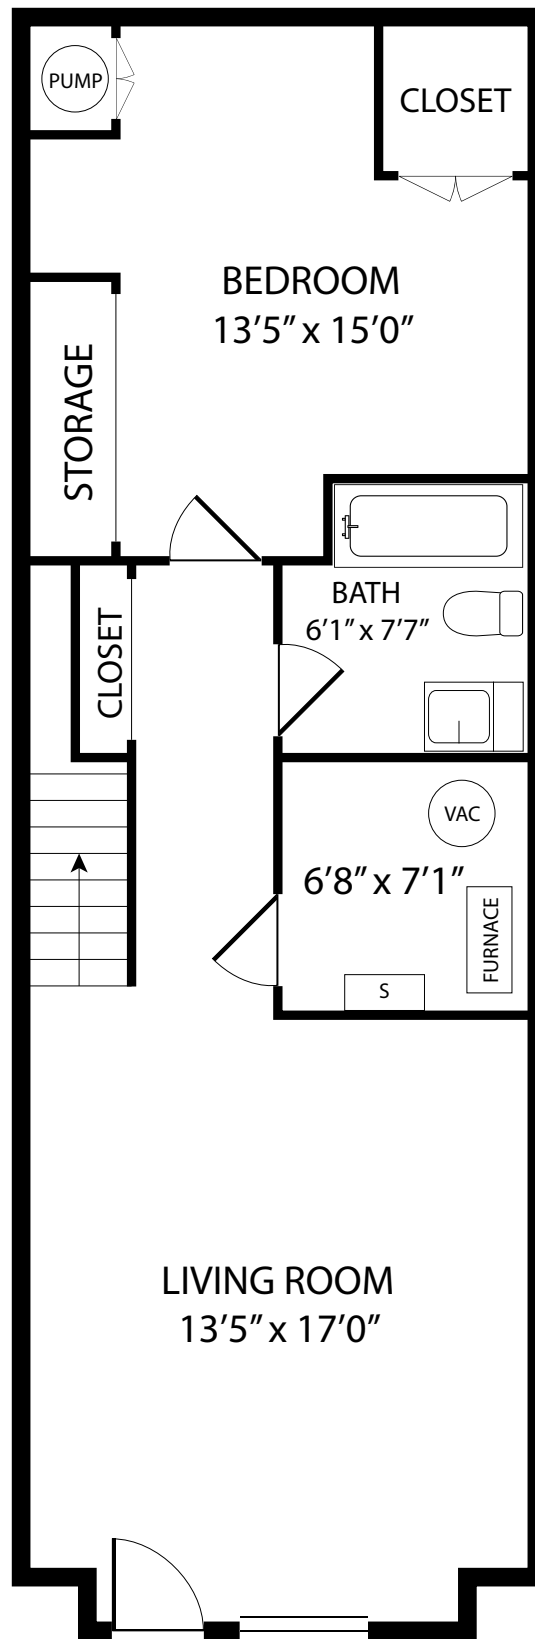

82 Woodbine Ave. - Main Floor

Approx. 650sqft

Annette Nunno & Alex Nolis

Direct: (416) 726-0991

www.ANteam.ca

All Measurements Are Approximate

Prepared By: **Birch Hill**
www.birchhillmedia.ca

82 Woodbine Ave. - 2nd Floor

Approx. 650sqft

Annette Nunno & Alex Nolis

Direct: (416) 726-0991

www.ANteam.ca

All Measurements Are Approximate

Prepared By: **Birch Hill**
www.birchhillmedia.ca

82 Woodbine Ave. - 3rd Floor

Approx. 650sqft