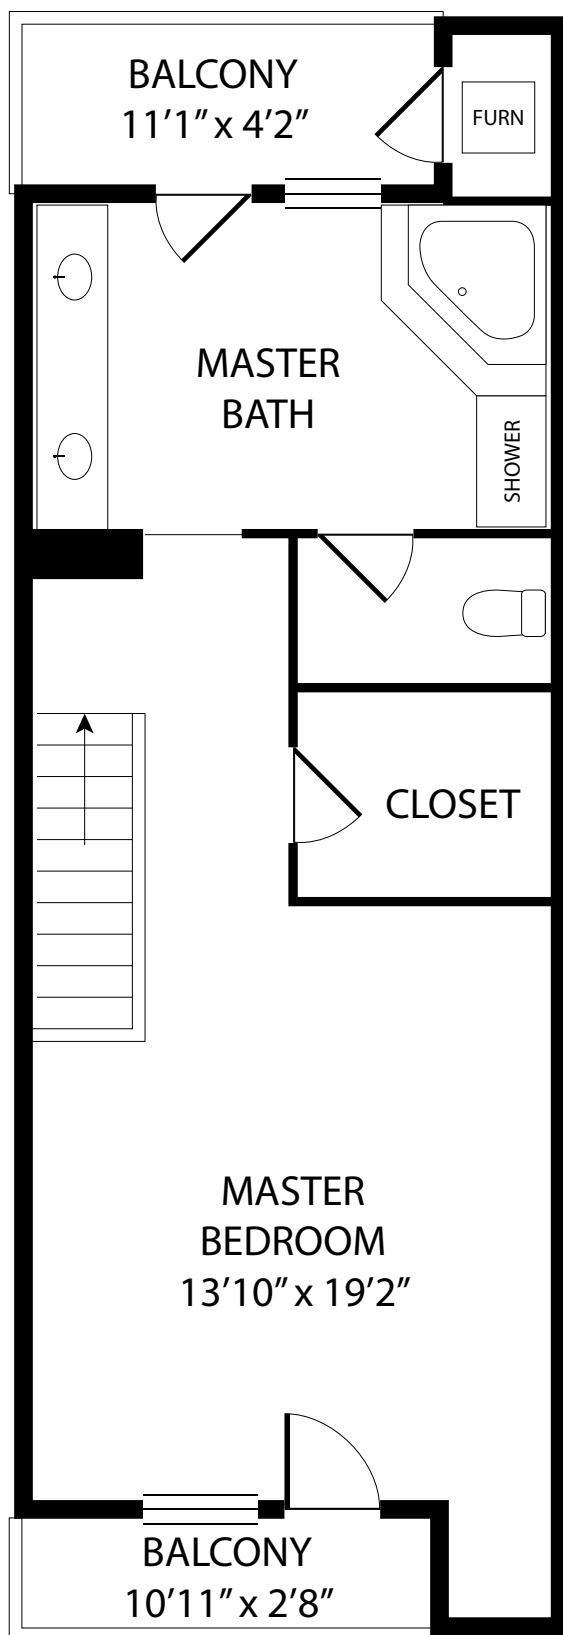

82 Woodbine Ave. - Main Floor

Approx. 650sqft

Annette Nunno & Alex Nolis

Direct: (416) 726-0991

www.ANteam.ca

All Measurements Are Approximate

Prepared By: **Birch Hill**
www.birchhillmedia.ca

82 Woodbine Ave. - 2nd Floor

Approx. 650sqft

Annette Nunno & Alex Nolis

Direct: (416) 726-0991

www.ANteam.ca

All Measurements Are Approximate

Prepared By: **Birch Hill**
www.birchhillmedia.ca

82 Woodbine Ave. - 3rd Floor

Approx. 650sqft

Annette Nunno & Alex Nolis

Direct: (416) 726-0991

www.ANteam.ca

All Measurements Are Approximate

Prepared By: **Birch Hill**
www.birchhillmedia.ca

82 Woodbine Ave. - 4th Floor

Approx. 570sqft

Annette Nunno & Alex Nolis