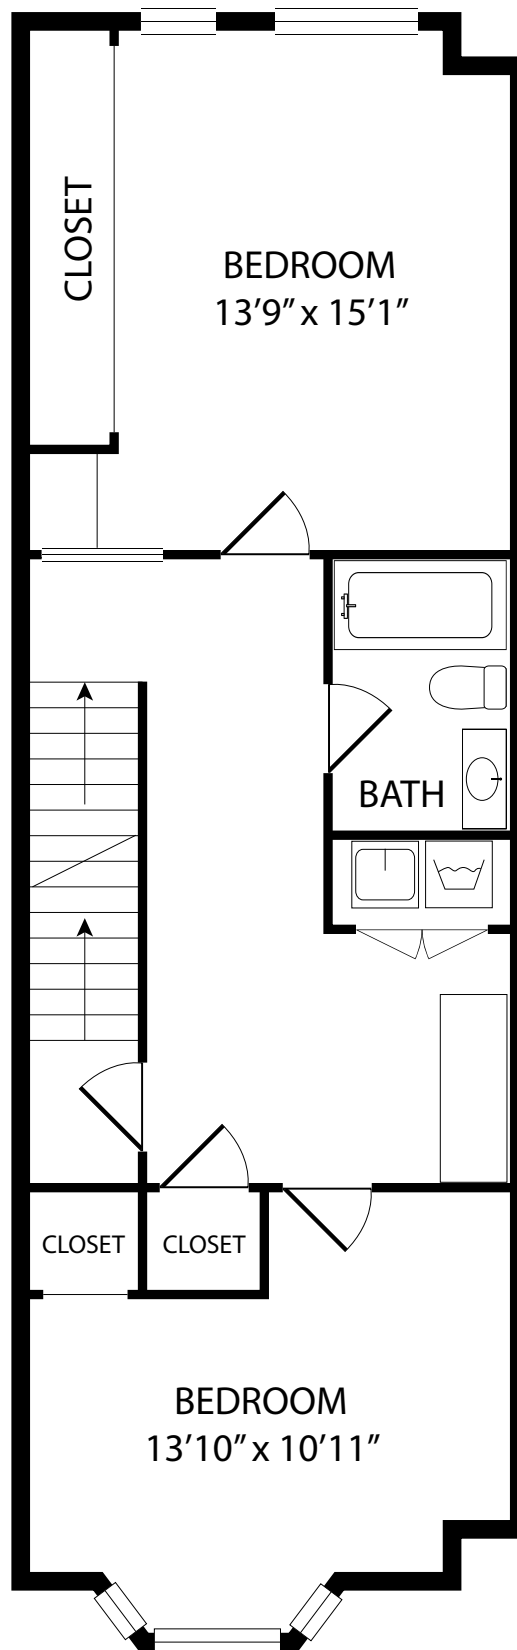

82 Woodbine Ave. - Main Floor

Approx. 650sqft

Annette Nunno & Alex Nolis

Direct: (416) 726-0991

www.ANteam.ca

All Measurements Are Approximate

Prepared By: **Birch Hill**
www.birchhillmedia.ca

82 Woodbine Ave. - 2nd Floor

Approx. 650sqft

Annette Nunno & Alex Nolis

Direct: (416) 726-0991

www.ANteam.ca

All Measurements Are Approximate

Prepared By: **Birch Hill**
www.birchhillmedia.ca

82 Woodbine Ave. - 3rd Floor

Approx. 650sqft