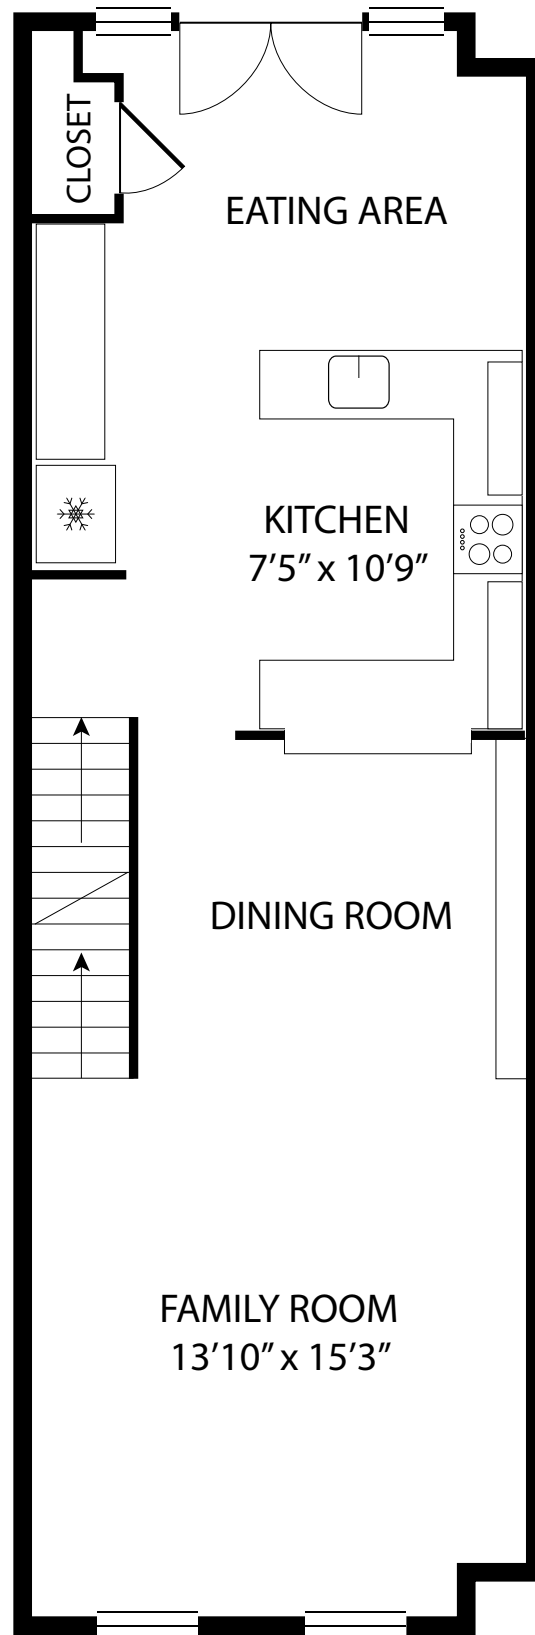

82 Woodbine Ave. - Main Floor

Approx. 650sqft

Annette Nunno & Alex Nolis

Direct: (416) 726-0991

www.ANteam.ca

All Measurements Are Approximate

Prepared By: **Birch Hill**
www.birchhillmedia.ca

82 Woodbine Ave. - 2nd Floor

Approx. 650sqft

Annette Nunno & Alex Nolis

Direct: (416) 726-0991

www.ANteam.ca

All Measurements Are Approximate

Prepared By: **Birch Hill**
www.birchhillmedia.ca

82 Woodbine Ave. - 3rd Floor

Approx. 650sqft