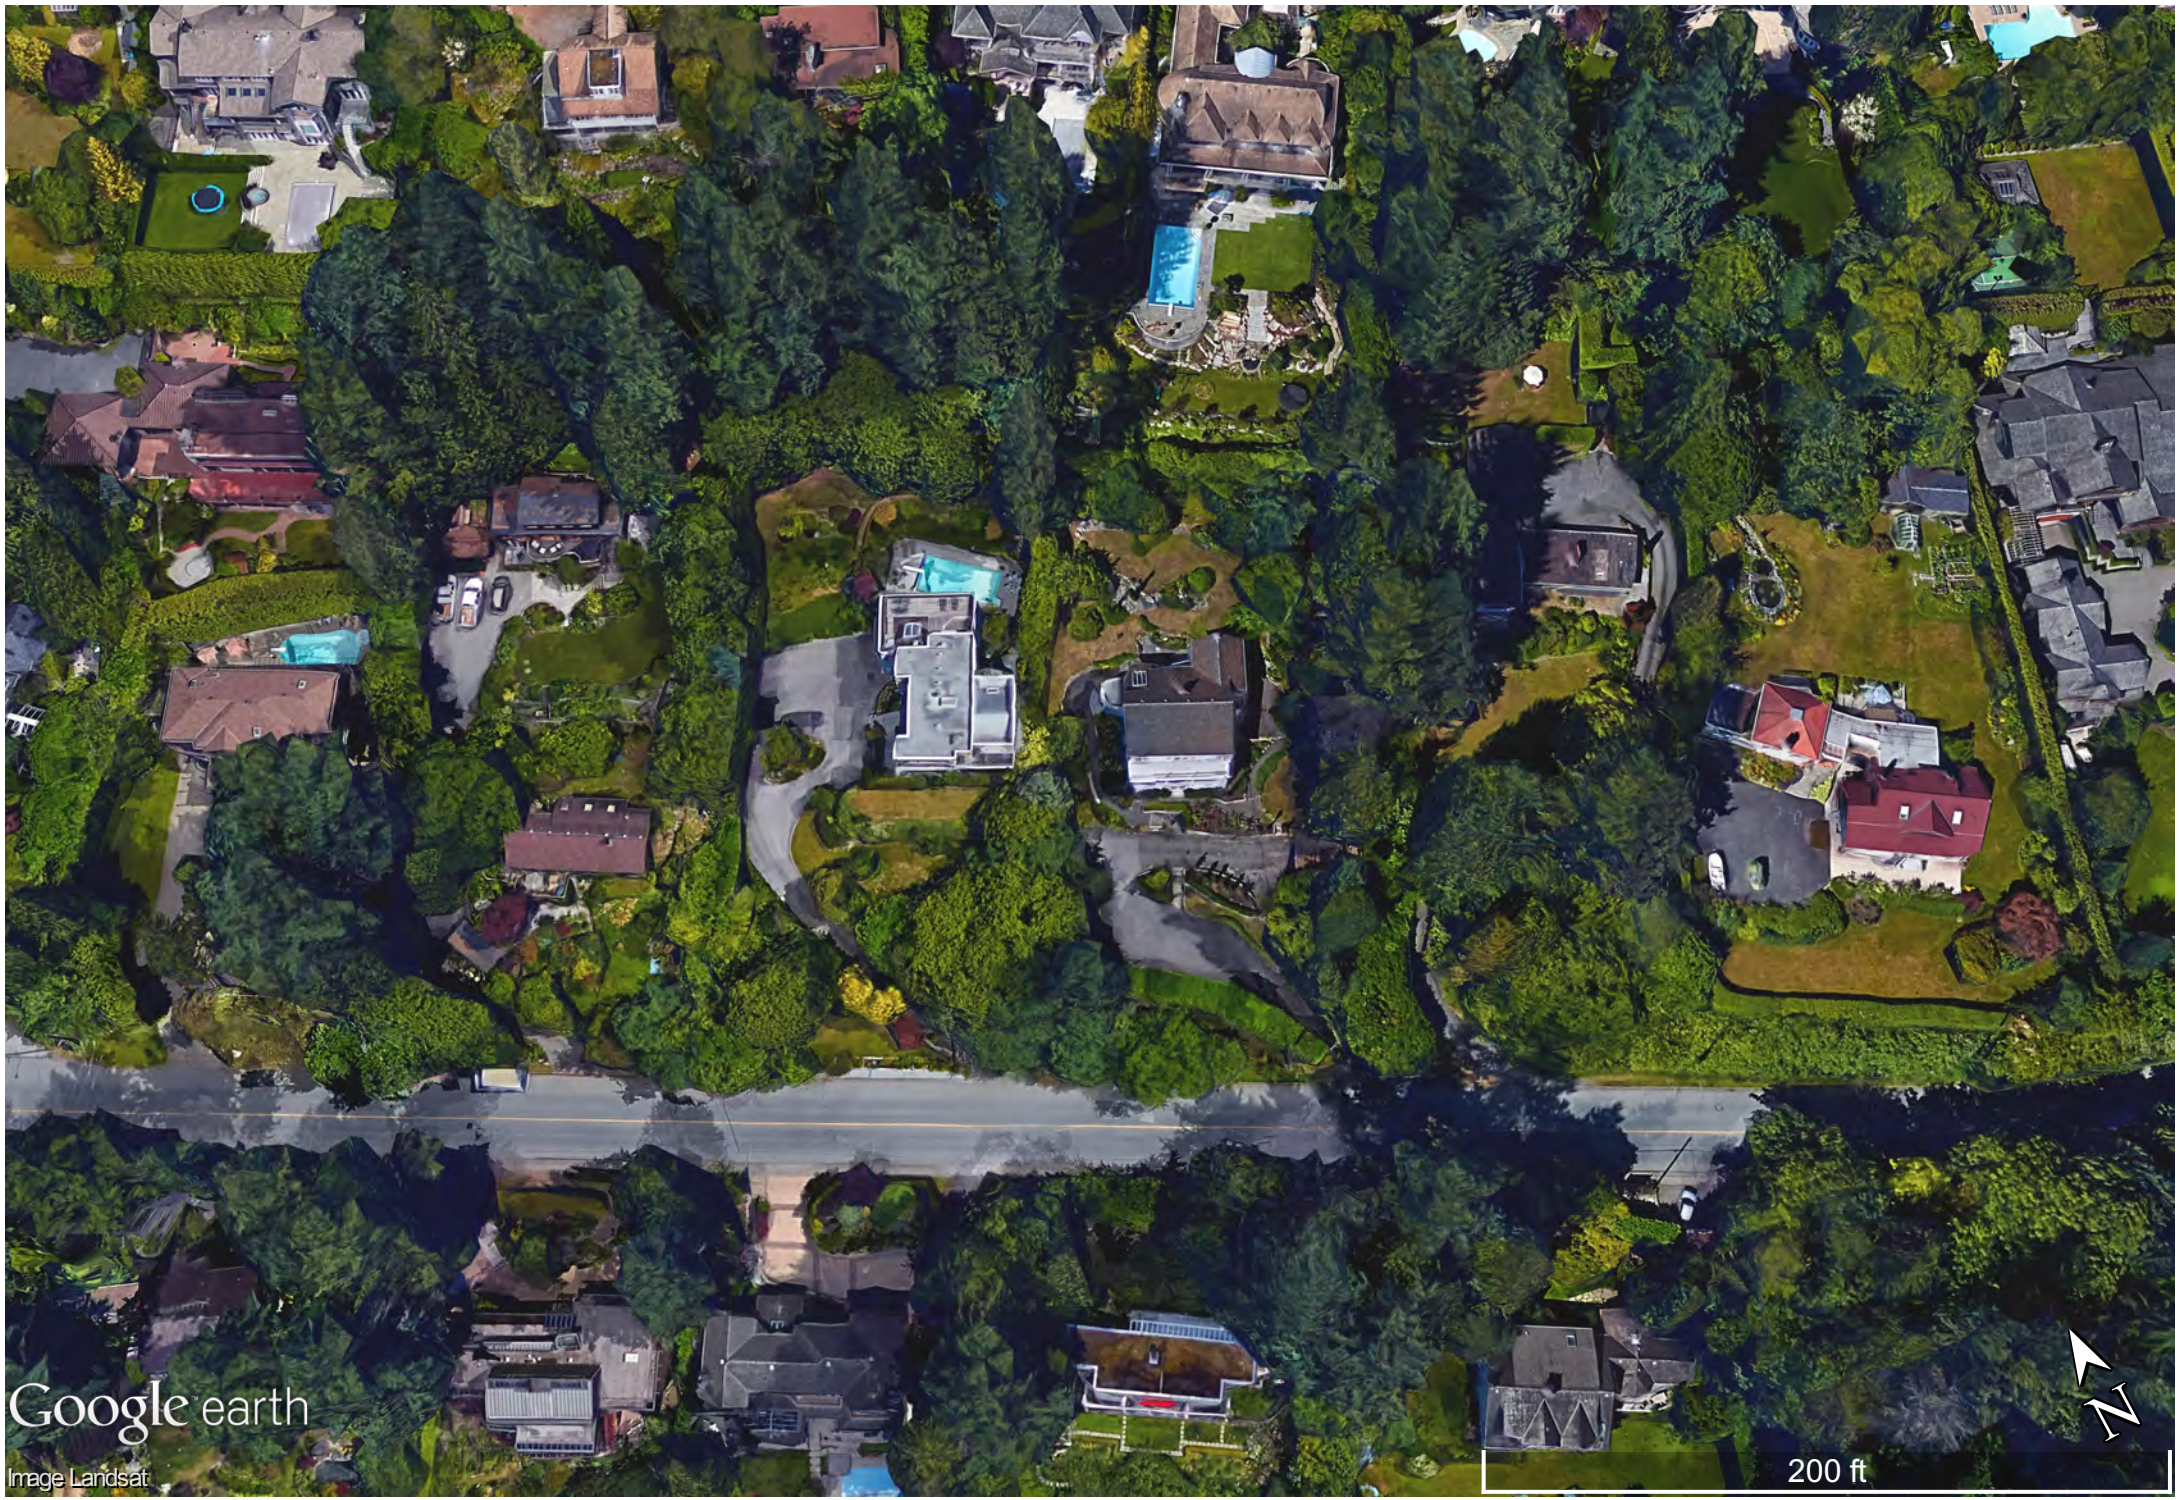

# Untitled Map

Write a description for your map.

Legend

Google earth

Image Landsat

80 ft

Google earth

Image Landsat

200 ft

Google earth

Image Landsat

Data LDEO-Columbia, NSF, NOAA

Data SIO, NOAA, U.S. Navy, NGA, GEBCO

30 ft

You are using a browser that is not supported by the Google  
Maps JavaScript API. Consider changing your browser. [Learn](#)  
[more](#) [Dismiss](#)

Dismiss

RFG

717/8

Google earth

Image © 2016 DigitalGlobe

Image Landsat

Image © 2016 IMTCAN

100 ft

Google earth

Image © 2016 DigitalGlobe

Image Landsat

Image © 2016 IMTCAN

200 ft