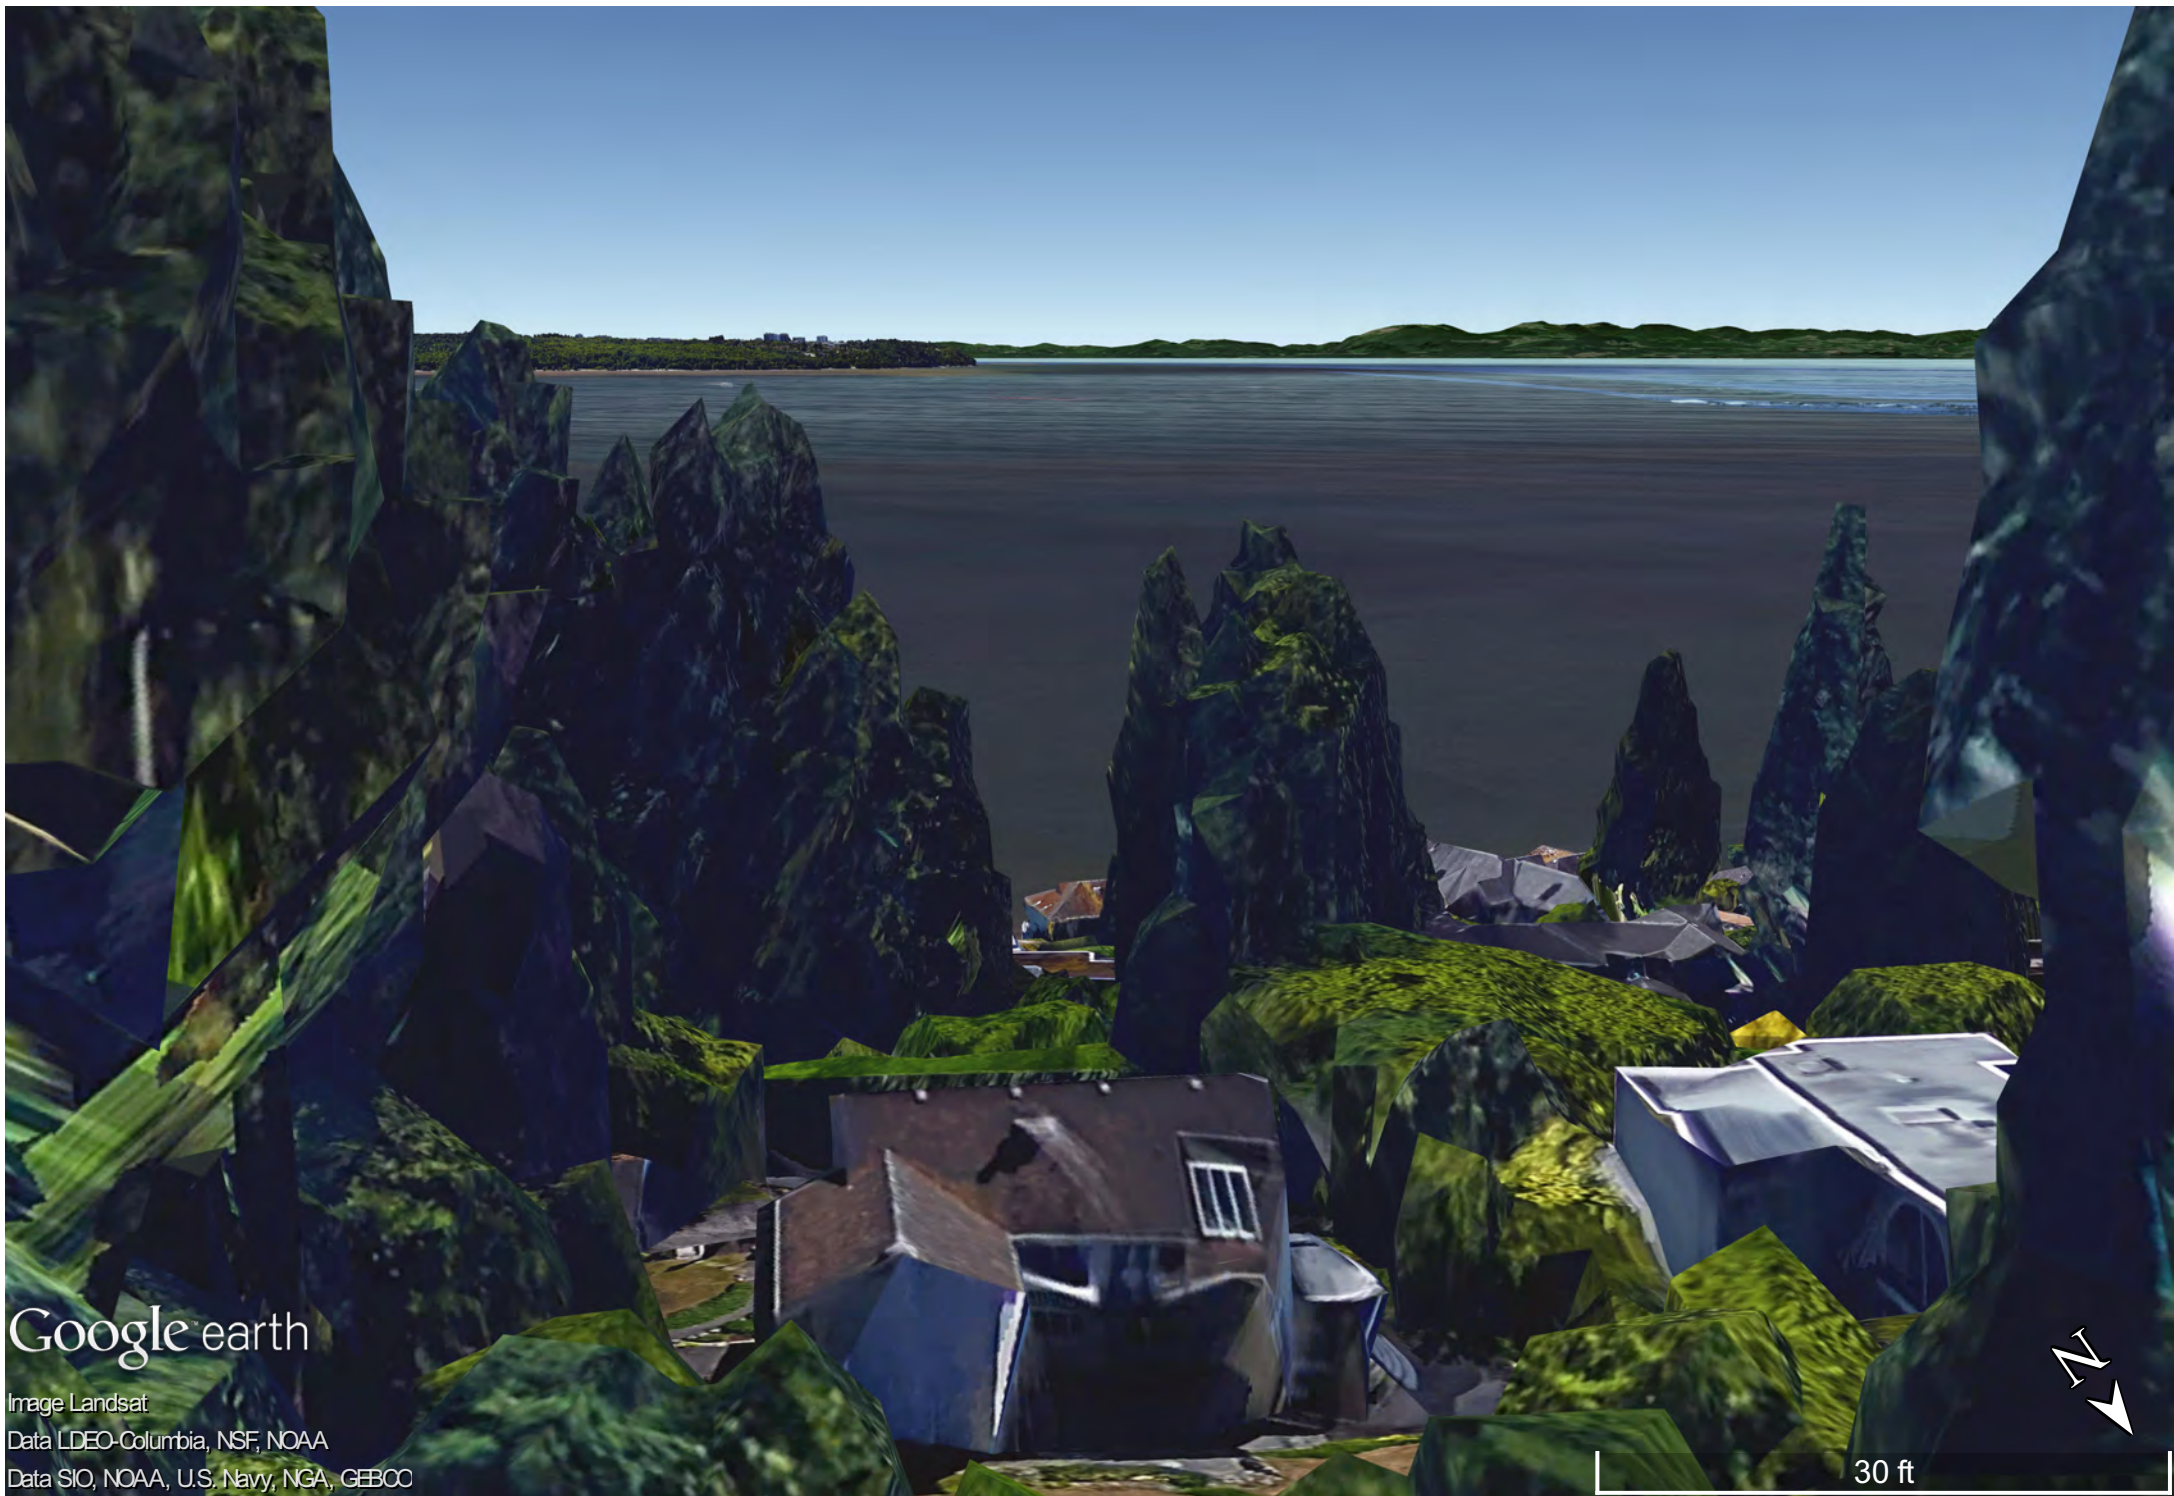

# Untitled Map

Write a description for your map.

Legend

Google earth

Image Landsat

80 ft

Google earth

Image Landsat

200 ft

Google earth

Image Landsat

Data LDEO-Columbia, NSF, NOAA

Data SIO, NOAA, U.S. Navy, NGA, GEBCO

30 ft

You are using a browser that is not supported by the Google  
Maps JavaScript API. Consider changing your browser. [Learn](#)  
[more](#) [Dismiss](#)

Dismiss

RFG

717/8

Google earth

Image © 2016 DigitalGlobe

Image Landsat

Image © 2016 IMTCAN

100 ft

Google earth

Image © 2016 DigitalGlobe

Image Landsat

Image © 2016 IMTCAN

200 ft