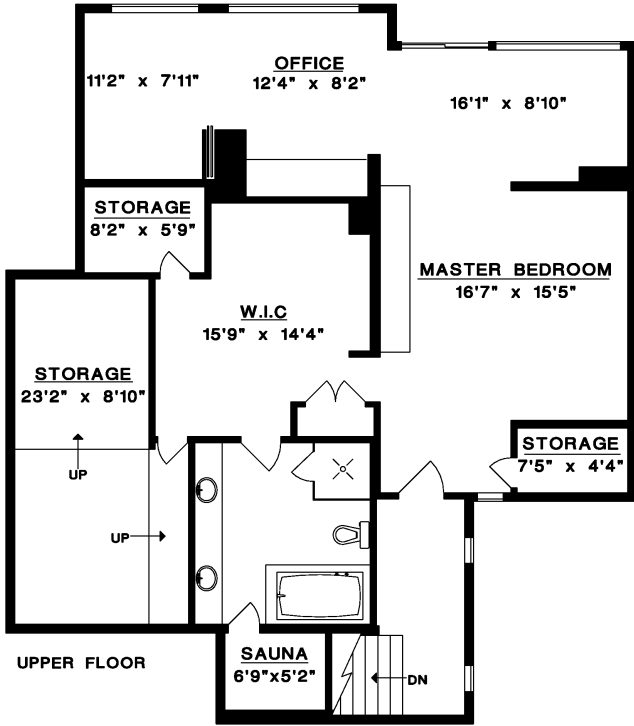

## 160 31ST STREET WEST VANCOUVER

MAIN FLOOR	2,822 SQ.FT.
UPPER FLOOR	1,667 SQ.FT.
LOWER FLOOR	1,909 SQ.FT.
<b>TOTAL</b>	<b>6,398 SQ.FT.</b>

DATE: APR/2009  
 FILE: 2007-0  
 SCALE: 1" = 6'