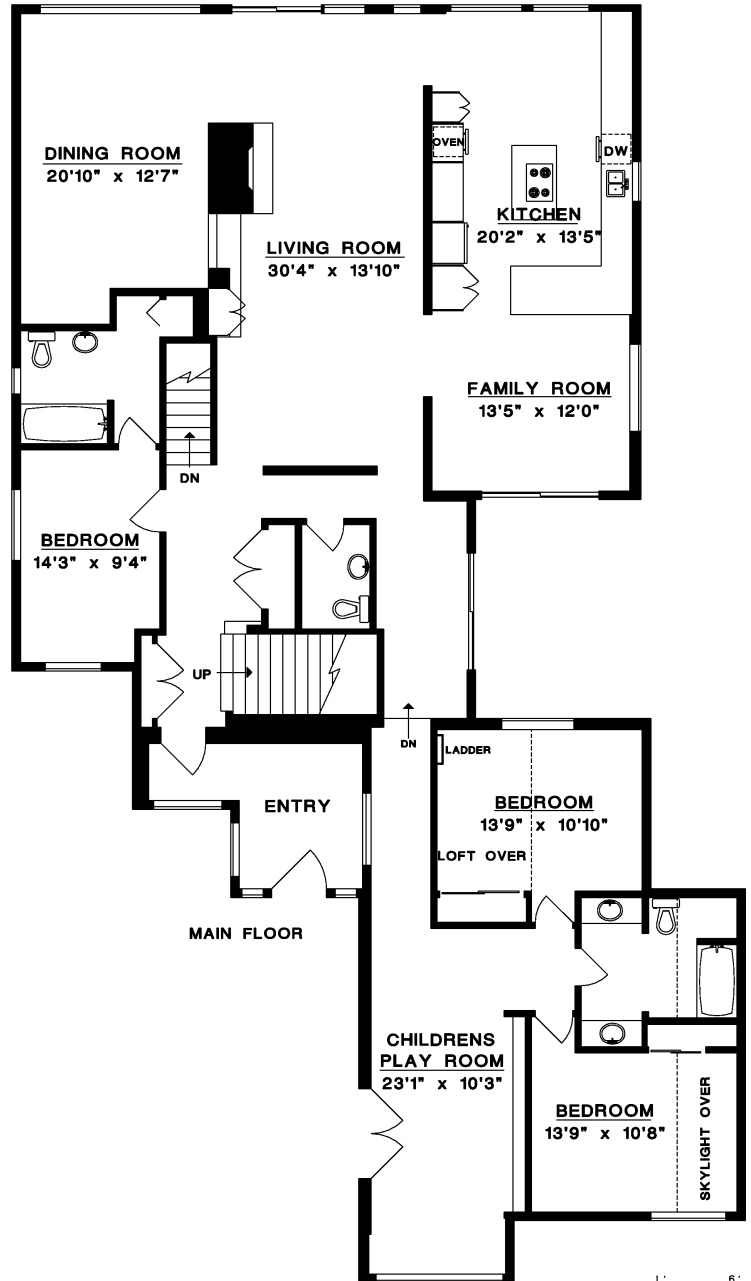

## 160 31ST STREET WEST VANCOUVER

MAIN FLOOR	2,822 SQ.FT.
UPPER FLOOR	1,667 SQ.FT.
LOWER FLOOR	1,909 SQ.FT.
<b>TOTAL</b>	<b>6,398 SQ.FT.</b>

DATE: APR/2009  
 FILE: 2007-0  
 SCALE: 1" = 6'