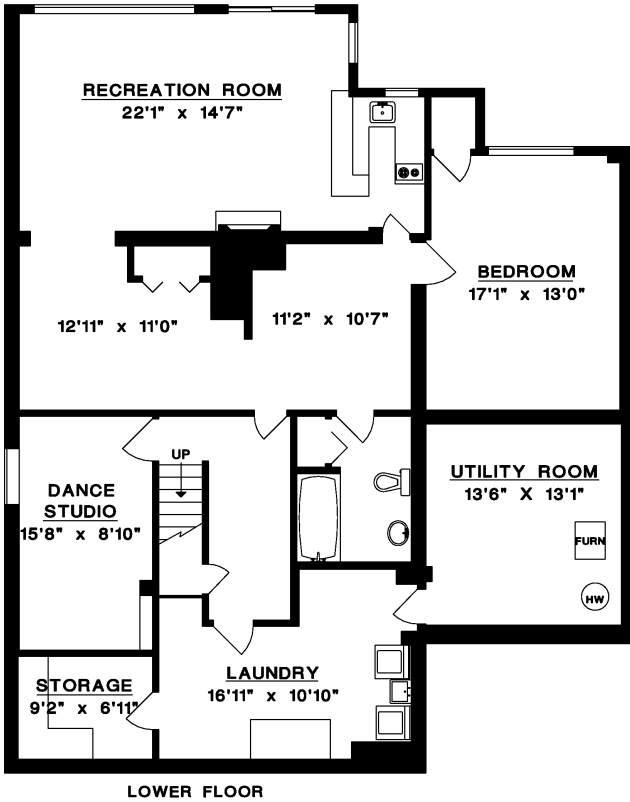

## 160 31ST STREET WEST VANCOUVER

MAIN FLOOR	2,822 SQ.FT.
UPPER FLOOR	1,667 SQ.FT.
LOWER FLOOR	1,909 SQ.FT.
<b>TOTAL</b>	<b>6,398 SQ.FT.</b>

DATE: APR/2009  
 FILE: 2007-0  
 SCALE: 1" = 6'