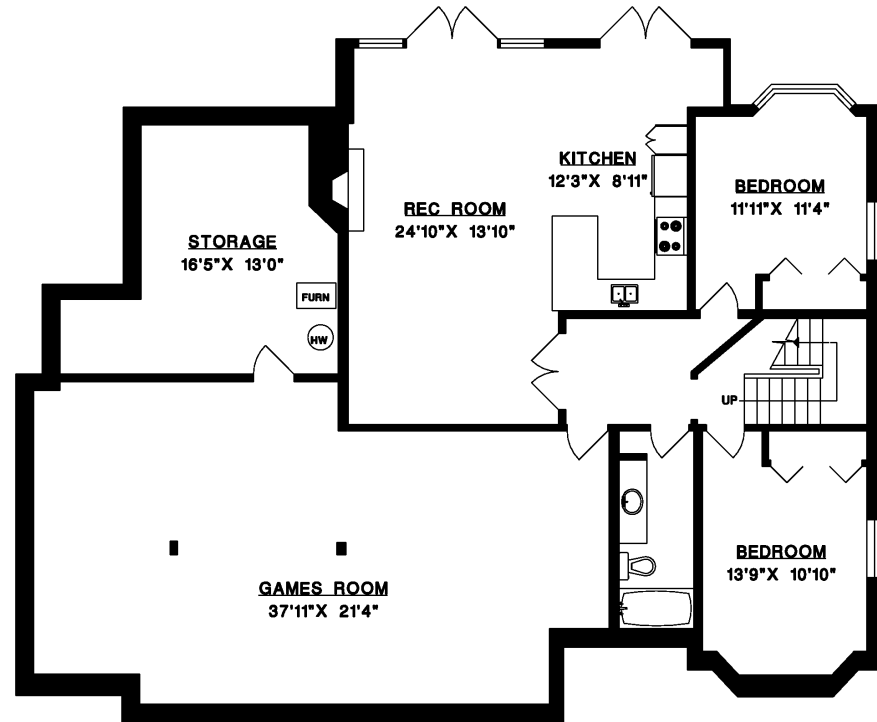

Cell: 604.619.9131
 Office: 604.925.2911
 brock@brocksmeaton.com

BROCK SMEATON

WEST VANCOUVER

ROYAL LEPAGE

Sussex

UPPER FLOOR

5721 WESTPORT COURT
 WEST VANCOUVER

MAIN FLOOR	1,815 SQ.FT.
UPPER FLOOR	1,524 SQ.FT.
LOWER FLOOR	2,268 SQ.FT.
TOTAL	5,607 SQ.FT.
GARAGE	459 SQ.FT.

MAIN FLOOR

LOWER FLOOR

ROYAL LEPAGE **Sussex**