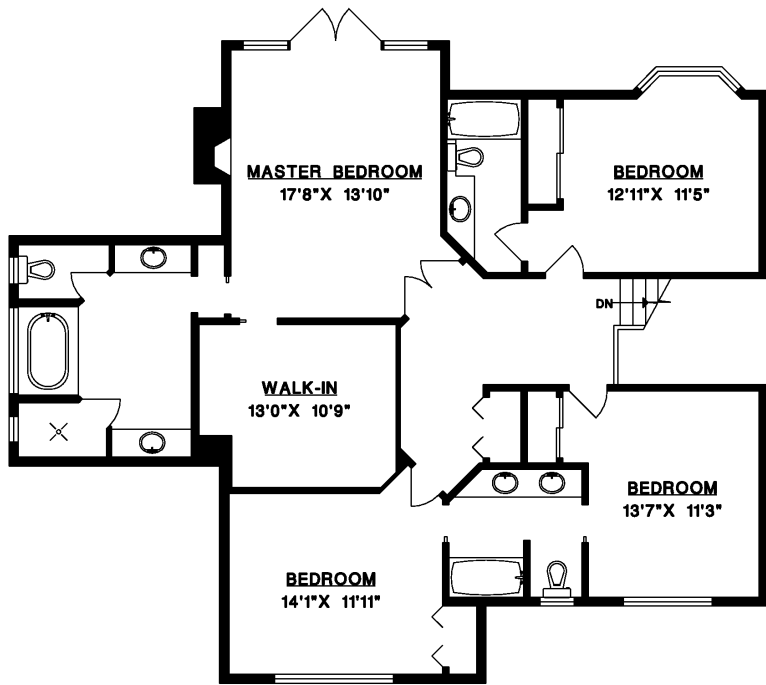

Cell: 604.619.9131
 Office: 604.925.2911
 brock@brocksmeaton.com

BROCK SMEATON

WEST VANCOUVER

ROYAL LEPAGE

Sussex

UPPER FLOOR

5721 WESTPORT COURT
 WEST VANCOUVER

MAIN FLOOR	1,815 SQ.FT.
UPPER FLOOR	1,524 SQ.FT.
LOWER FLOOR	2,268 SQ.FT.
TOTAL	5,607 SQ.FT.
GARAGE	459 SQ.FT.

MAIN FLOOR

LOWER FLOOR

ROYAL LEPAGE **Sussex**