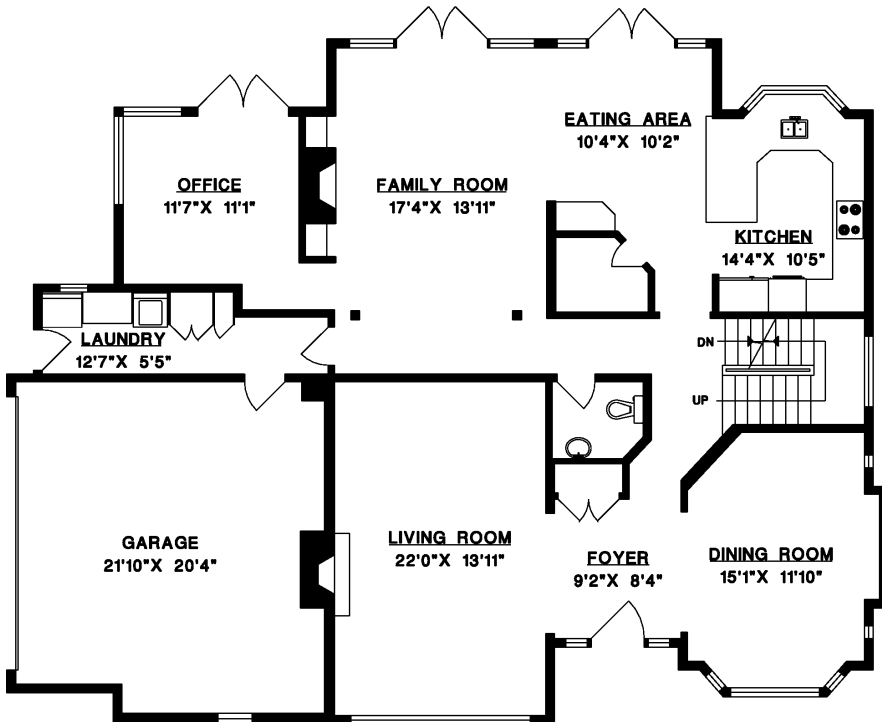

Cell: 604.619.9131
 Office: 604.925.2911
 brock@brocksmeaton.com

BROCK SMEATON

WEST VANCOUVER

ROYAL LEPAGE

Sussex

UPPER FLOOR

5721 WESTPORT COURT
 WEST VANCOUVER

MAIN FLOOR	1,815 SQ.FT.
UPPER FLOOR	1,524 SQ.FT.
LOWER FLOOR	2,268 SQ.FT.
TOTAL	5,607 SQ.FT.
GARAGE	459 SQ.FT.

MAIN FLOOR

LOWER FLOOR

ROYAL LEPAGE **Sussex**