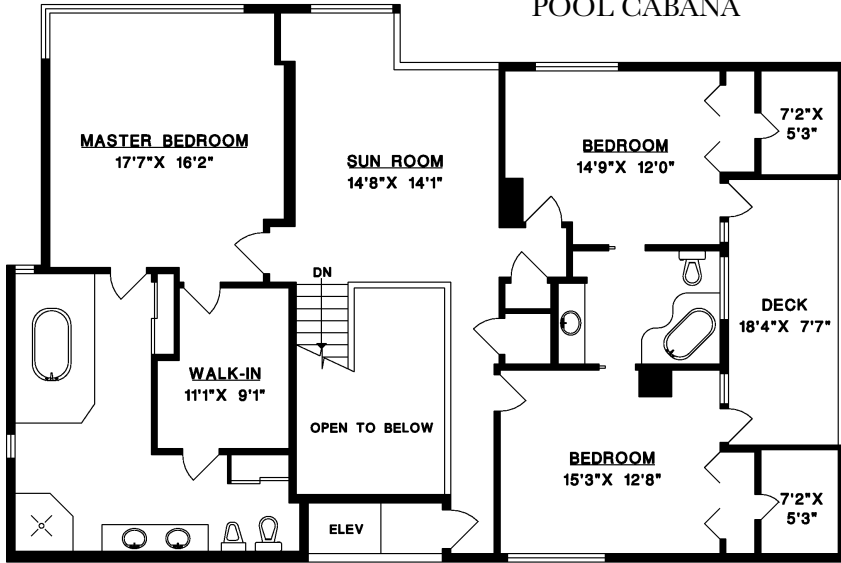

## 5274 MARINE DRIVE WEST VANCOUVER

MAIN FLOOR	2,093 SQ.FT.
UPPER FLOOR	1,746 SQ.FT.
LOWER FLOOR	984 SQ.FT.
<b>TOTAL</b>	<b>4,823 SQ.FT.</b>
GARAGE	497 SQ.FT.
DECK	150 SQ.FT.
ROOF DECK	591 SQ.FT.
POOL CABANA	360 SQ.FT.

UPPER FLOOR

POOL CABANA

MAIN FLOOR

LOWER FLOOR

Sussex