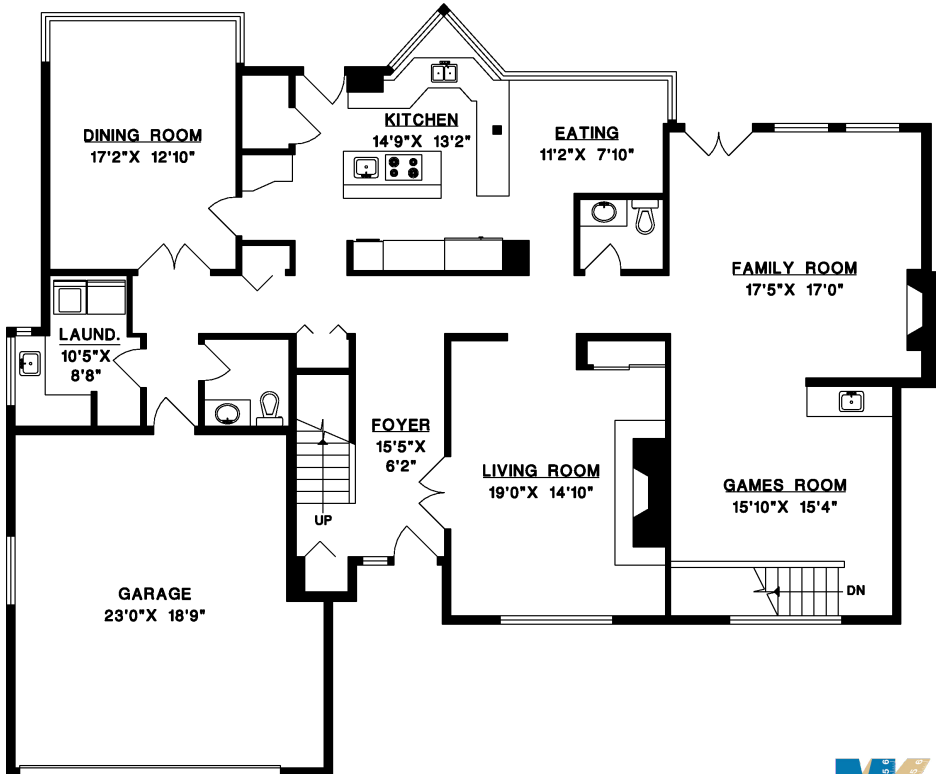

## 5274 MARINE DRIVE WEST VANCOUVER

MAIN FLOOR	2,093 SQ.FT.
UPPER FLOOR	1,746 SQ.FT.
LOWER FLOOR	984 SQ.FT.
<b>TOTAL</b>	<b>4,823 SQ.FT.</b>
GARAGE	497 SQ.FT.
DECK	150 SQ.FT.
ROOF DECK	591 SQ.FT.
POOL CABANA	360 SQ.FT.

UPPER FLOOR

POOL CABANA

MAIN FLOOR

LOWER FLOOR

Sussex