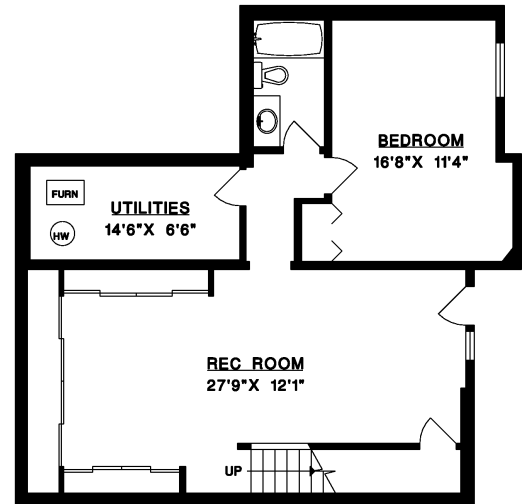

## 5274 MARINE DRIVE WEST VANCOUVER

MAIN FLOOR	2,093 SQ.FT.
UPPER FLOOR	1,746 SQ.FT.
LOWER FLOOR	984 SQ.FT.
<b>TOTAL</b>	<b>4,823 SQ.FT.</b>
GARAGE	497 SQ.FT.
DECK	150 SQ.FT.
ROOF DECK	591 SQ.FT.
POOL CABANA	360 SQ.FT.

UPPER FLOOR

POOL CABANA

MAIN FLOOR

LOWER FLOOR

Sussex