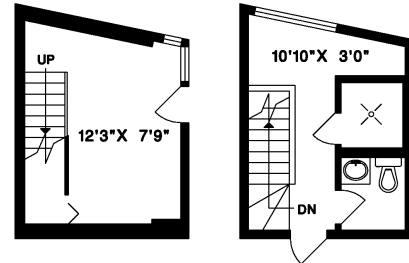

POOL CABANA