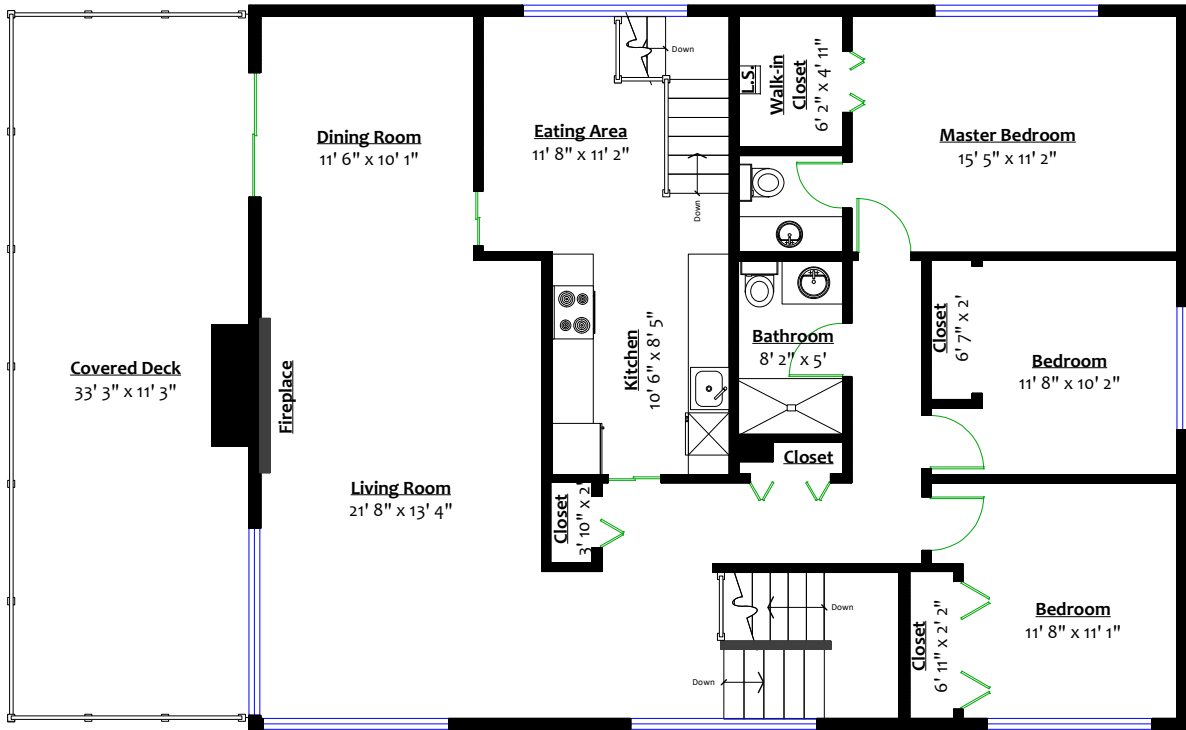

466 East Windsor Road, North Vancouver, B.C.

Totals**

Main Level: 1,518 sq. ft. Carport: 374 sq. ft.
 Lower Level: 1,518 sq. ft. Covered Deck: 373 sq. ft.
 Total: 3,036 sq. ft. Total: 747 sq. ft.

MAIN LEVEL

Floor Area: 1,518 Sq. Ft.
 Ceiling Height: 8'

LOWER LEVEL

Floor Area: 1,518 Sq. Ft.
 Ceiling Height: 8'