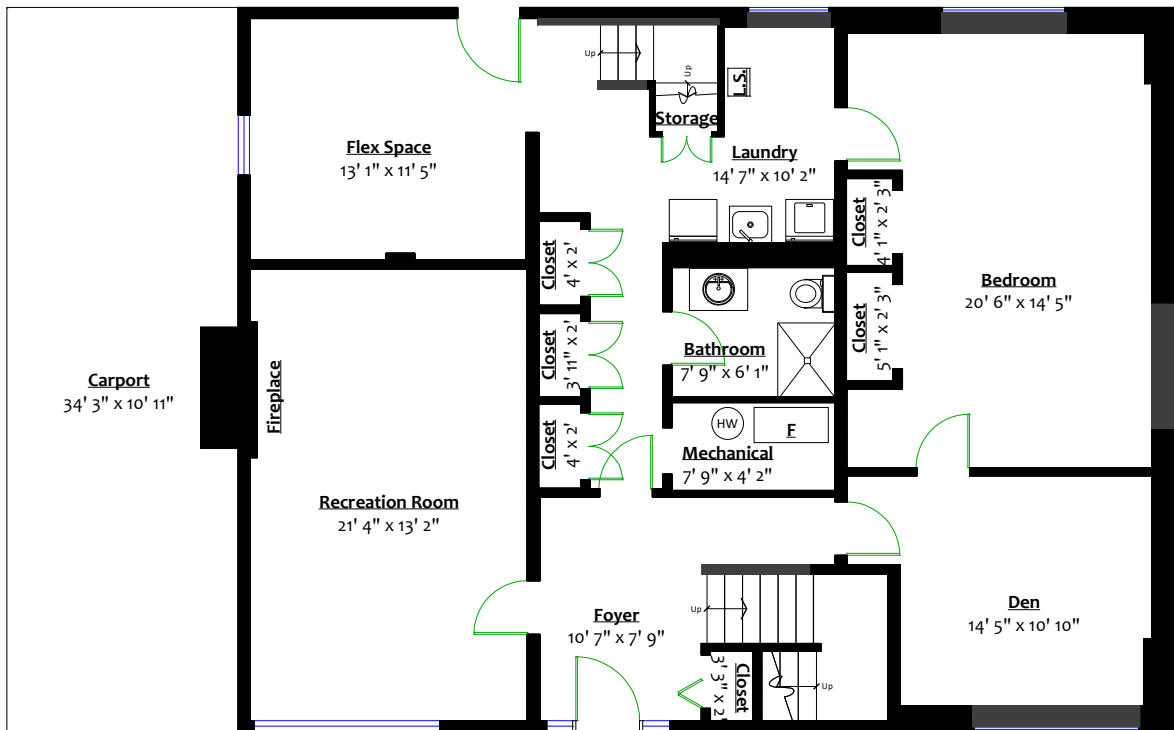

466 East Windsor Road, North Vancouver, B.C.

Totals**

Main Level: 1,518 sq. ft. Carport: 374 sq. ft.
 Lower Level: 1,518 sq. ft. Covered Deck: 373 sq. ft.
 Total: 3,036 sq. ft. Total: 747 sq. ft.

MAIN LEVEL

Floor Area: 1,518 Sq. Ft.
 Ceiling Height: 8'

LOWER LEVEL

Floor Area: 1,518 Sq. Ft.
 Ceiling Height: 8'