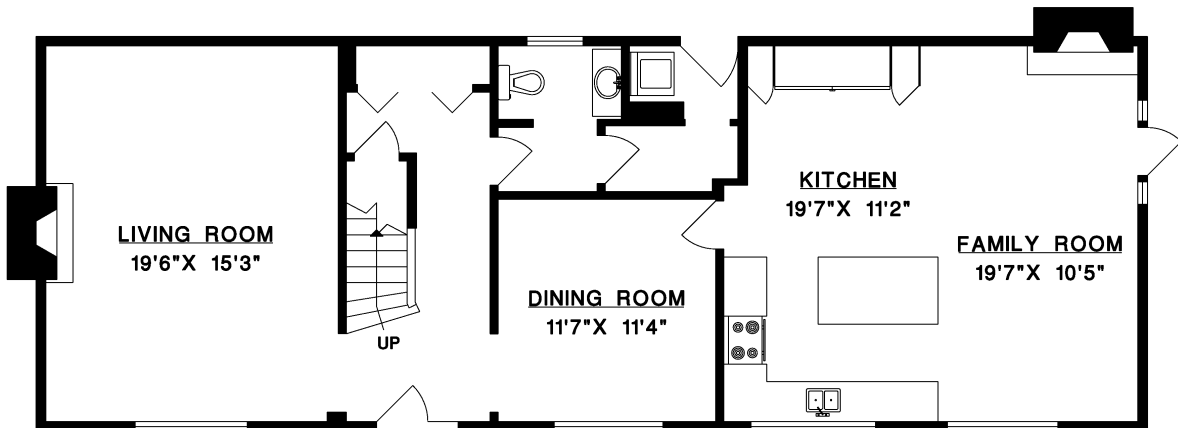

## 4735 RUTLAND ROAD WEST VANCOUVER

MAIN FLOOR	1,188 SQ.FT.
UPPER FLOOR	1,212 SQ.FT.
LOWER FLOOR	744 SQ.FT.
<b>TOTAL</b>	<b>3,144 SQ.FT.</b>
GARAGE	445 SQ.FT.

UPPER FLOOR

MAIN FLOOR

LOWER FLOOR