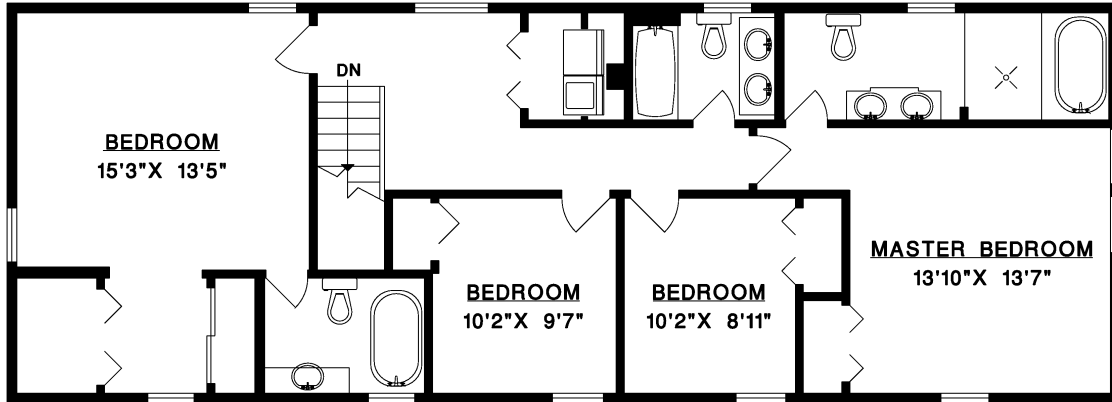

## 4735 RUTLAND ROAD WEST VANCOUVER

MAIN FLOOR	1,188 SQ.FT.
UPPER FLOOR	1,212 SQ.FT.
LOWER FLOOR	744 SQ.FT.
<b>TOTAL</b>	<b>3,144 SQ.FT.</b>
GARAGE	445 SQ.FT.

UPPER FLOOR

MAIN FLOOR

LOWER FLOOR