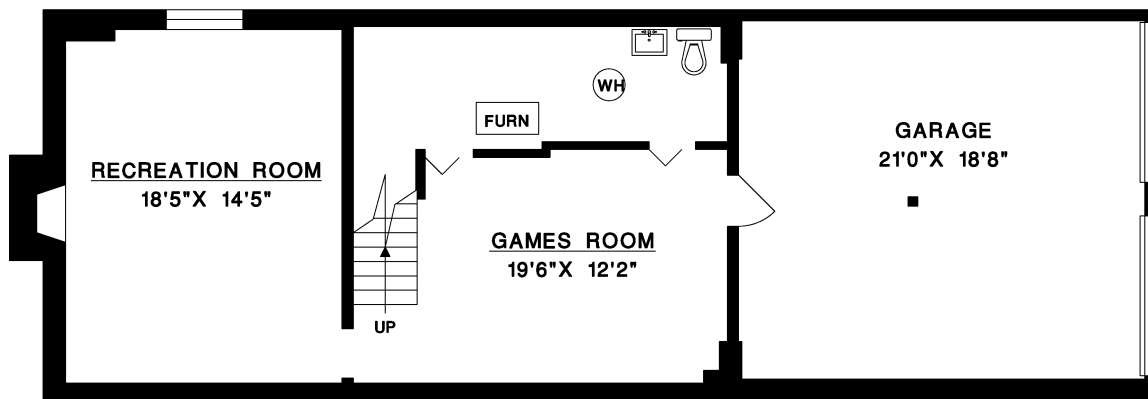

## 4735 RUTLAND ROAD WEST VANCOUVER

MAIN FLOOR	1,188 SQ.FT.
UPPER FLOOR	1,212 SQ.FT.
LOWER FLOOR	744 SQ.FT.
<b>TOTAL</b>	<b>3,144 SQ.FT.</b>
GARAGE	445 SQ.FT.

UPPER FLOOR

MAIN FLOOR

LOWER FLOOR