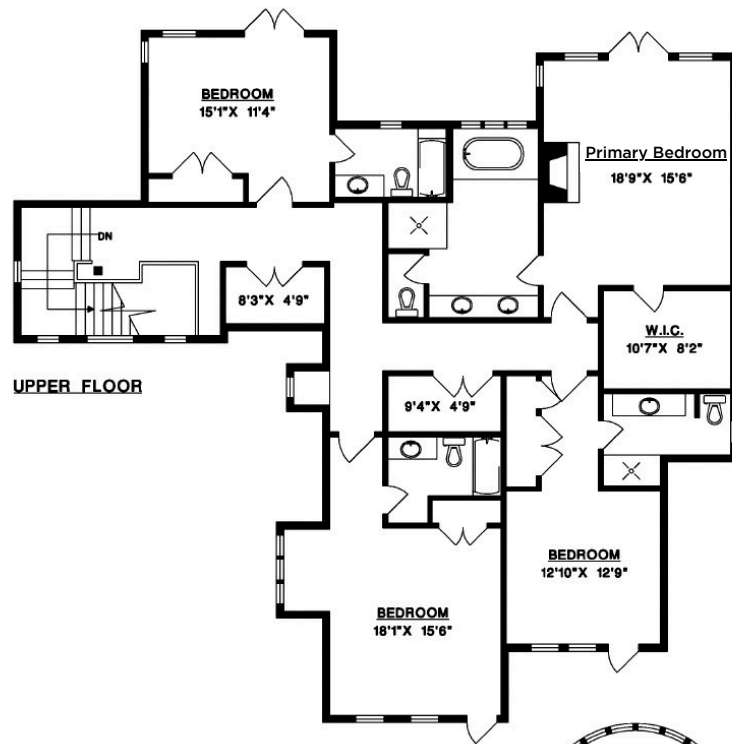

Brock Smeaton
 Personal Real Estate Corporation
 C: 604-619-9131
 O: 604-925-2911
 E: brock@brocksmeaton.com

Smeaton Cook
 REAL ESTATE GROUP

**6105 GLENEAGLES DRIVE
 WEST VANCOUVER**

MAIN FLOOR	2,160 SQ.FT.
UPPER FLOOR	2,177 SQ.FT.
LOWER FLOOR	1,684 SQ.FT.
TOTAL	6,021 SQ.FT.
GARAGE	563 SQ.FT.
STORAGE	106 SQ.FT.

1" = 8'
 SCALE

ROYAL LEPAGE | **Sussex**

 Measure Meters Northshore
 604 929-8229