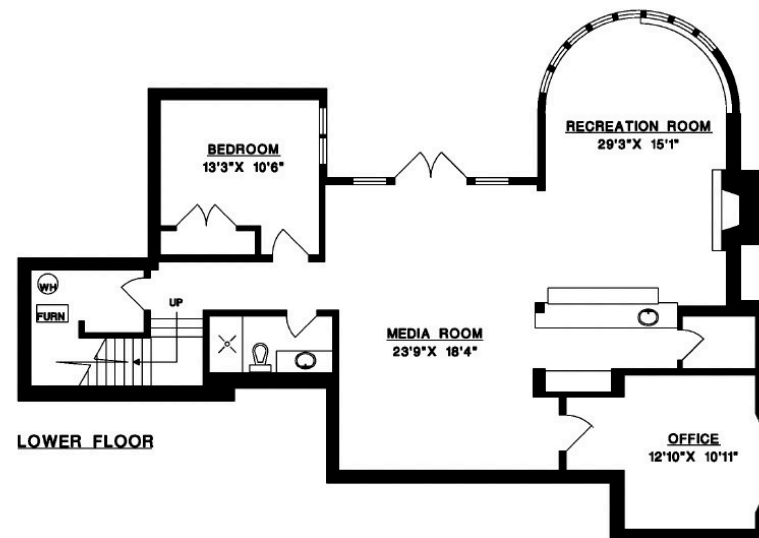

Brock Smeaton
 Personal Real Estate Corporation
 C: 604-619-9131
 O: 604-925-2911
 E: brock@brocksmeaton.com

Smeaton Cook
 REAL ESTATE GROUP

**6105 GLENEAGLES DRIVE
 WEST VANCOUVER**

MAIN FLOOR	2,160 SQ.FT.
UPPER FLOOR	2,177 SQ.FT.
LOWER FLOOR	1,684 SQ.FT.
TOTAL	6,021 SQ.FT.
GARAGE	563 SQ.FT.
STORAGE	106 SQ.FT.

1" = 8'
 SCALE

ROYAL LEPAGE | **Sussex**

 Measure Meters Northshore
 604 929-8229