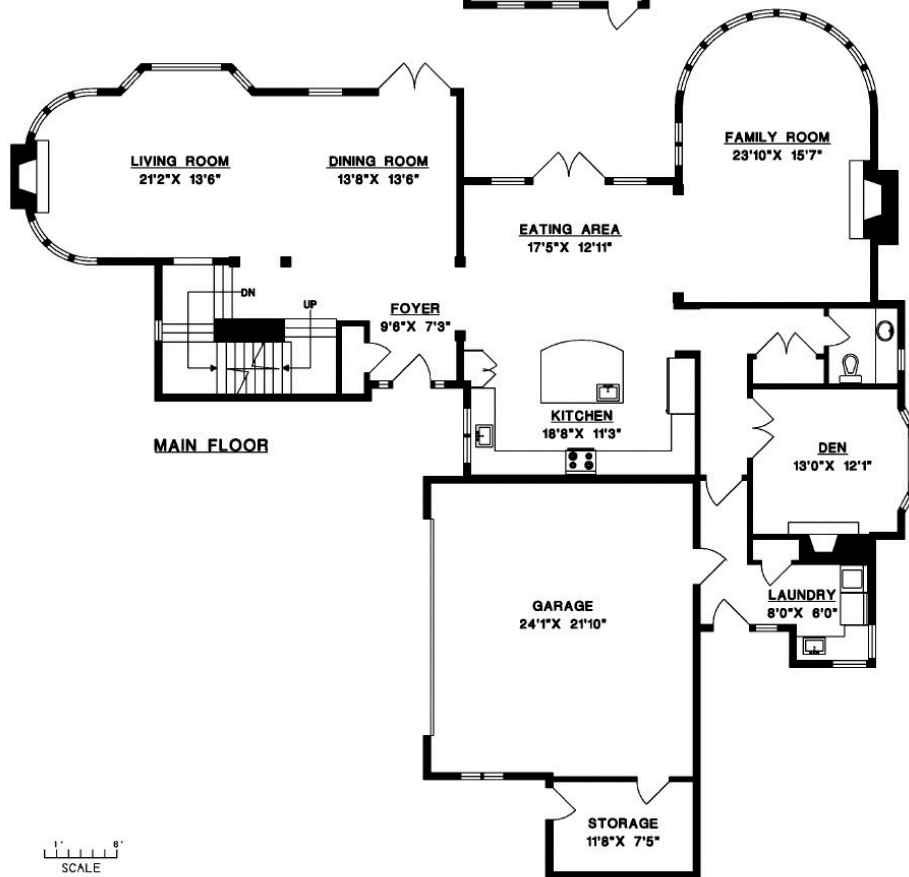

Brock Smeaton
 Personal Real Estate Corporation
 C: 604-619-9131
 O: 604-925-2911
 E: brock@brocksmeaton.com

Smeaton Cook
 REAL ESTATE GROUP

**6105 GLENEAGLES DRIVE
 WEST VANCOUVER**

MAIN FLOOR	2,160 SQ.FT.
UPPER FLOOR	2,177 SQ.FT.
LOWER FLOOR	1,684 SQ.FT.
TOTAL	6,021 SQ.FT.
GARAGE	563 SQ.FT.
STORAGE	106 SQ.FT.

1" = 8'
 SCALE

ROYAL LEPAGE | **Sussex**

 Measure Meters Northshore
 604 929-8229