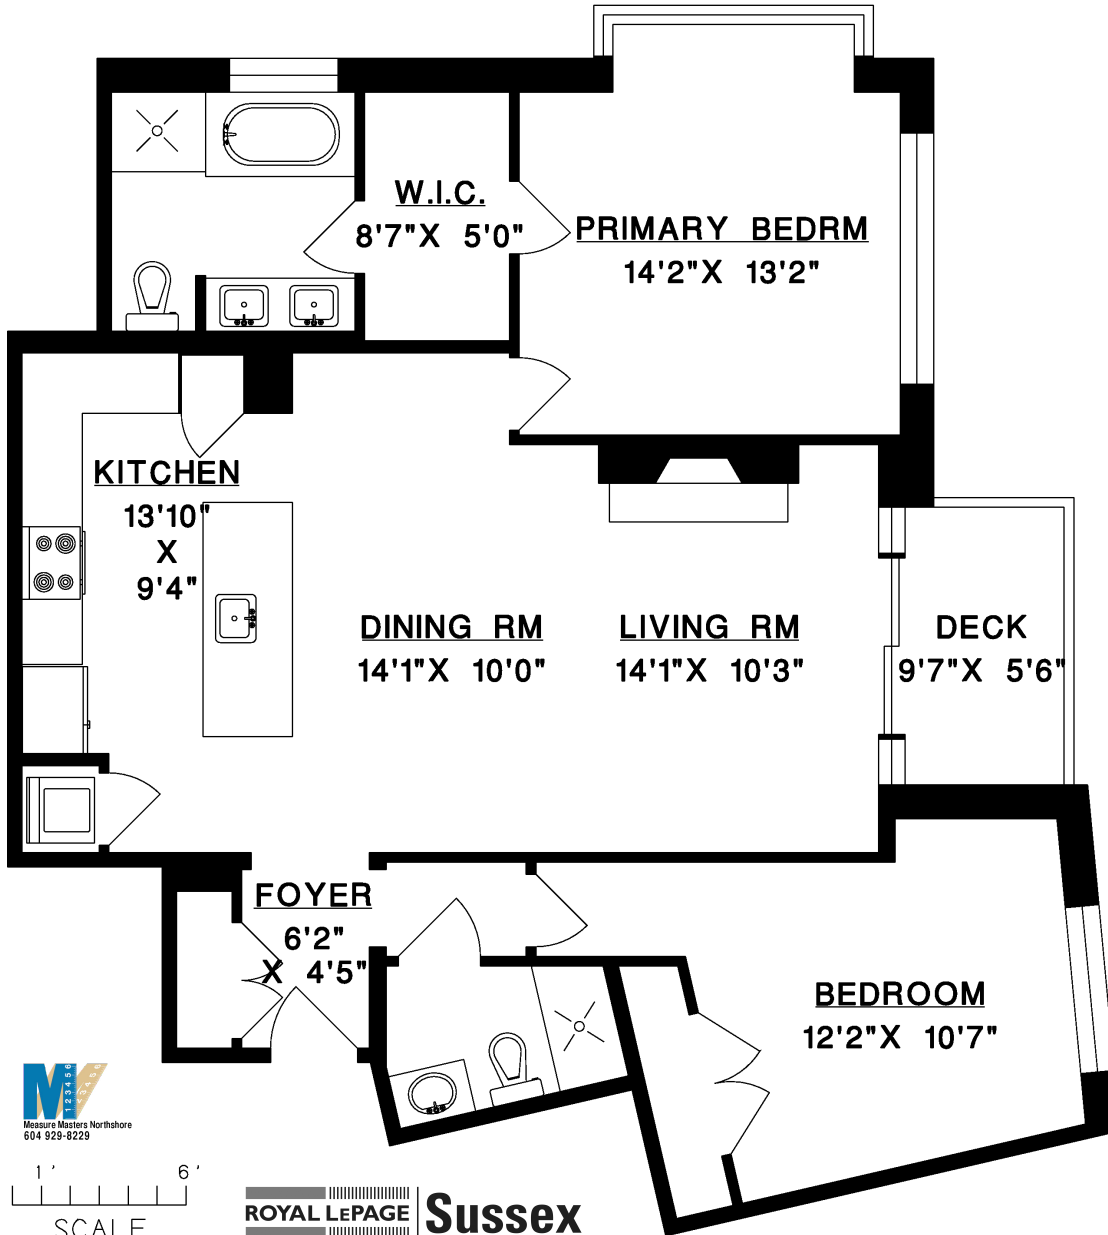

Cell: 604.619.9131
 Office: 604.925.2911
 brock@brocksmeaton.com

BROCK SMEATON

WEST VANCOUVER

ROYAL LEPAGE

Sussex

#300 - 568 WATERS EDGE CRESCENT
 WEST VANCOUVER

TOTAL 1,182 SQ.FT.
DECK 58 SQ.FT.
GARAGE 402 SQ.FT.
STORAGES 157 SQ.FT.

Measure Masters Northshore
604 929-8229

ROYAL LEPAGE **Sussex**