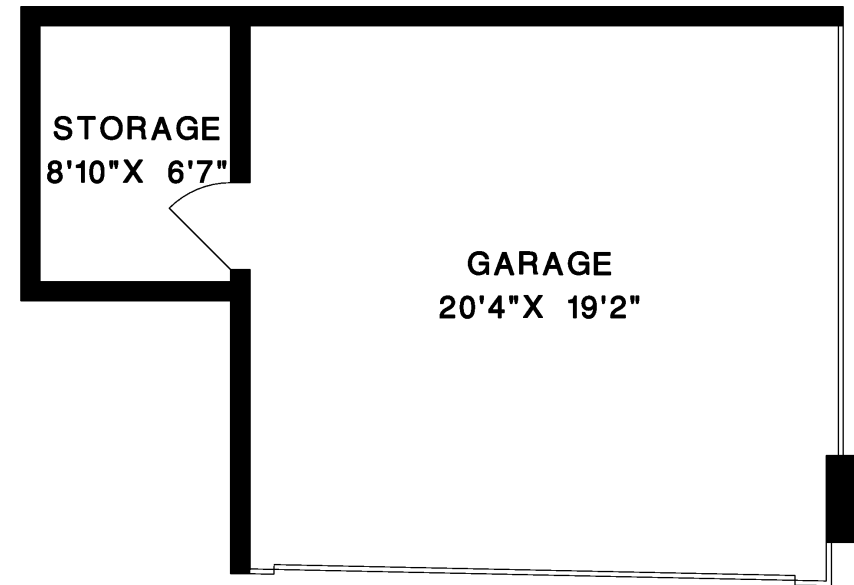

Cell: 604.619.9131
 Office: 604.925.2911
 brock@brocksmeaton.com

BROCK SMEATON

WEST VANCOUVER

ROYAL LEPAGE

Sussex

#300 - 568 WATERS EDGE CRESCENT
 WEST VANCOUVER

TOTAL 1,182 SQ.FT.
DECK 58 SQ.FT.
GARAGE 402 SQ.FT.
STORAGES 157 SQ.FT.

Measure Masters Northshore
604 929-8229

ROYAL LEPAGE **Sussex**