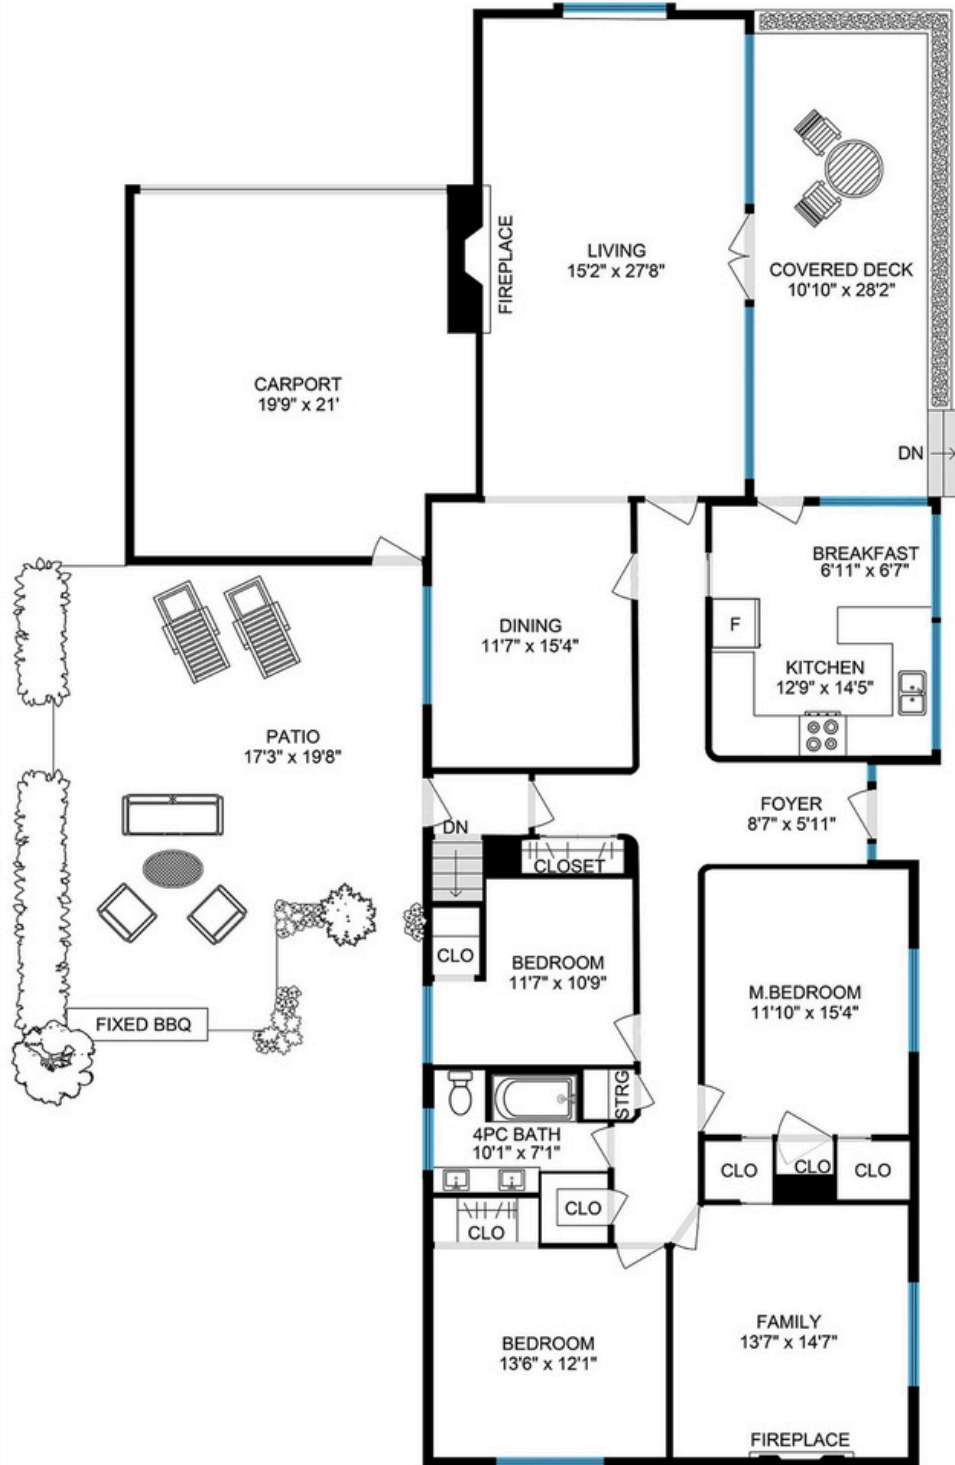

Brock Smeaton
 Personal Real Estate Corporation
 C: 604-619-9131
 O: 604-925-2911
 E: brock@brocksmeaton.com

**6240 Overstone Drive,
 West Vancouver**

***FLOOR AREA (SQFT.)**

MAIN FLOOR	2,079
UPPER FLOOR	1,001
LIVING AREA	3,080
CARPORT	391
DECK	284
PATIO	752
TOTAL OTHERS	1,427

Main Floor
 CH: 8

Lower Floor
 CH: 7'2"

Smeaton Cook
 REAL ESTATE GROUP

ROYAL LEPAGE Sussex