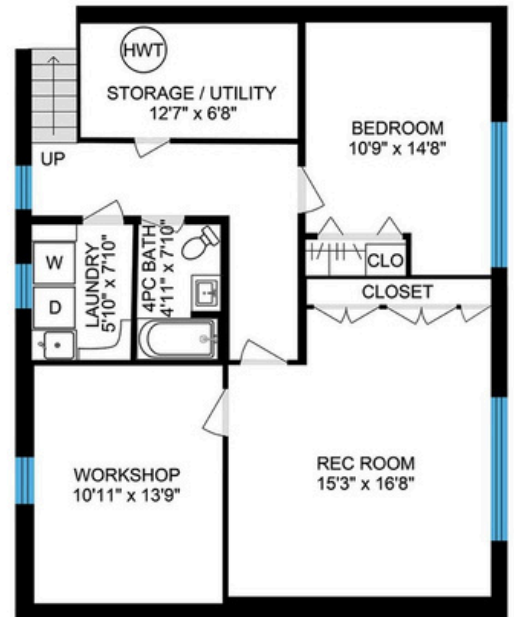

Brock Smeaton
 Personal Real Estate Corporation
 C: 604-619-9131
 O: 604-925-2911
 E: brock@brocksmeaton.com

**6240 Overstone Drive,
 West Vancouver**

***FLOOR AREA (SQFT.)**

MAIN FLOOR	2,079
UPPER FLOOR	1,001
LIVING AREA	3,080
CARPORT	391
DECK	284
PATIO	752
TOTAL OTHERS	1,427

Main Floor
 CH: 8

Lower Floor
 CH: 7'2"

Smeaton Cook
 REAL ESTATE GROUP

ROYAL LEPAGE Sussex