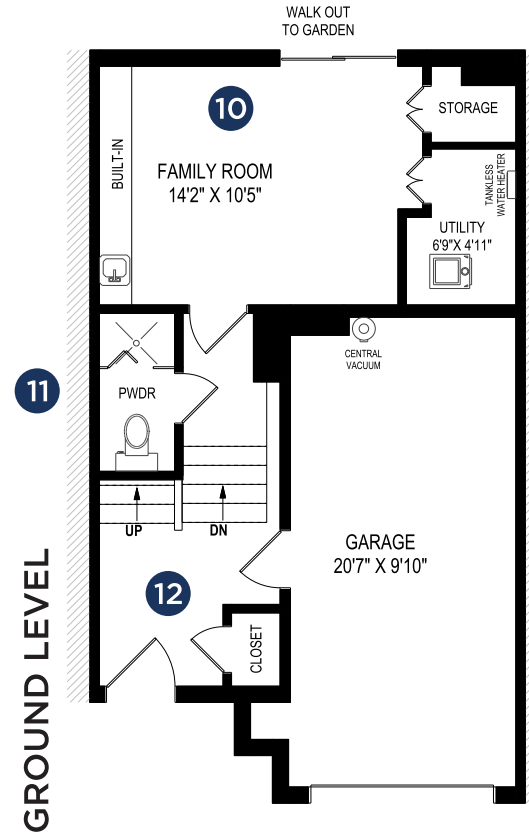

**11 EAST STREET
OAKVILLE, ONTARIO**

GROUND LEVEL:
372 Square Feet

MAIN LEVEL:
614 Square Feet

UPPER LEVEL:
590 Square Feet

NOTE: Measurements & area are approximate. Provided as guideline only.