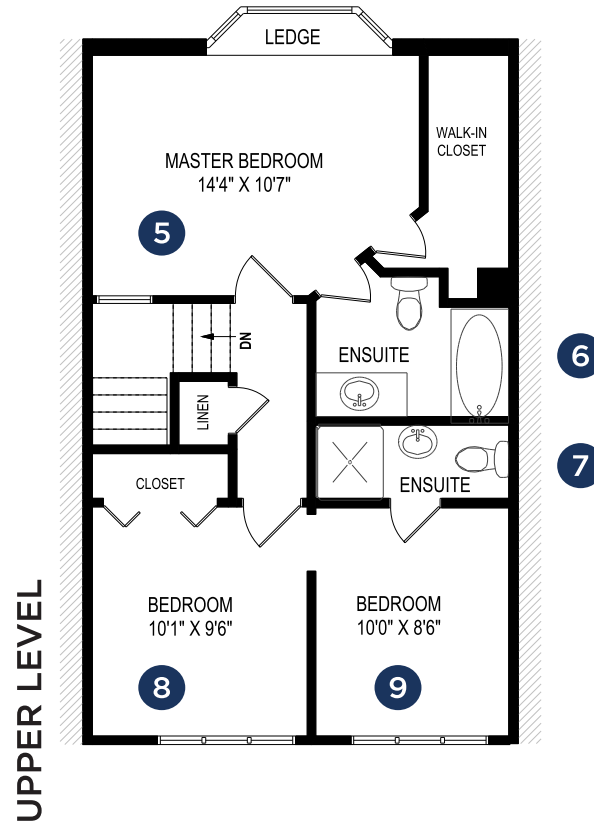

**11 EAST STREET
OAKVILLE, ONTARIO**

GROUND LEVEL:
372 Square Feet

MAIN LEVEL:
614 Square Feet

UPPER LEVEL:
590 Square Feet

NOTE: Measurements & area are approximate. Provided as guideline only.