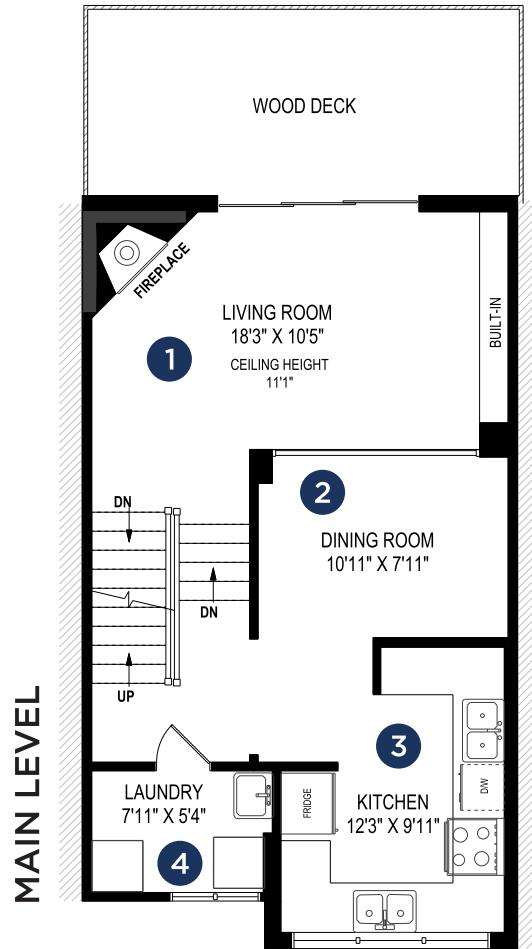

**11 EAST STREET
OAKVILLE, ONTARIO**

GROUND LEVEL:
372 Square Feet

MAIN LEVEL:
614 Square Feet

UPPER LEVEL:
590 Square Feet

NOTE: Measurements & area are approximate. Provided as guideline only.