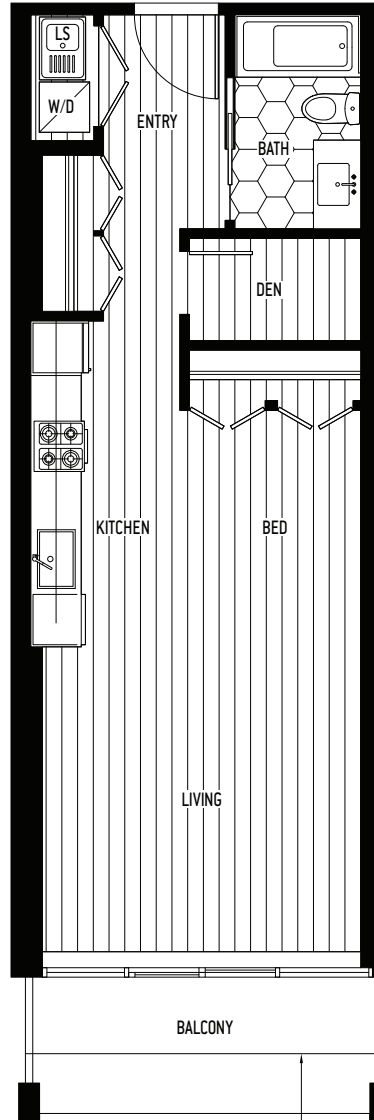

## A1

STUDIO + DEN  
538 - 553 SQ. FT.

PATIO @ LEVEL 01

EXTENT OF BALCONIES  
AT UNITS 209, 309  
213 & 313

LEVEL 1

LEVEL 2

LEVEL 3