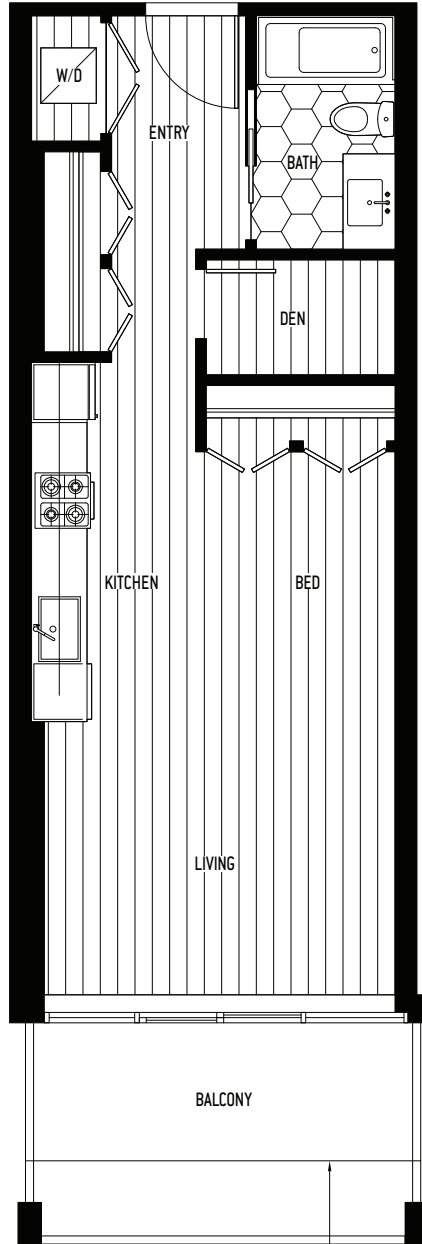

THE
WOHLSEIN

MT PLEASANT ■ E6 & SCOTIA

A2

STUDIO + DEN
510 - 527 SQ. FT.

EXTENT OF BALCONIES
AT UNITS 409, 509
413 & 513

LEVELS 4 & 5