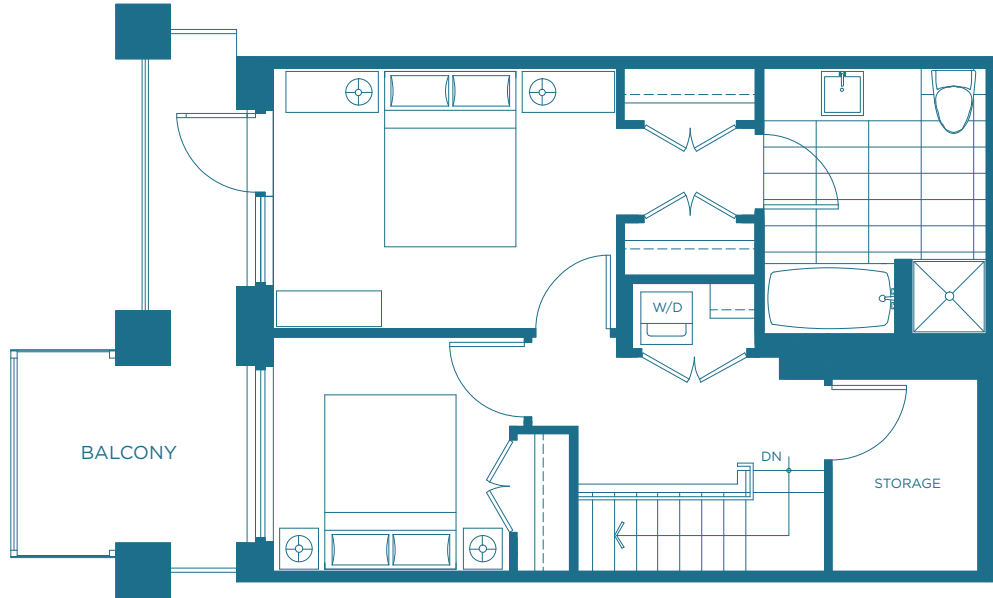

# TH4

TWO BEDROOM  
1,177 SF

LEVEL 2

LEVEL 1

LEVEL 1 & 2

Concert reserves the right to make modifications and changes to the floorplans. Suite size, dimensions and floorplan layouts are approximate and may vary. Kitchen islands are included in the following plan types TH 1 - TH 7, D6, D8, D9, E1 & E2. E. & O. E. July 2015