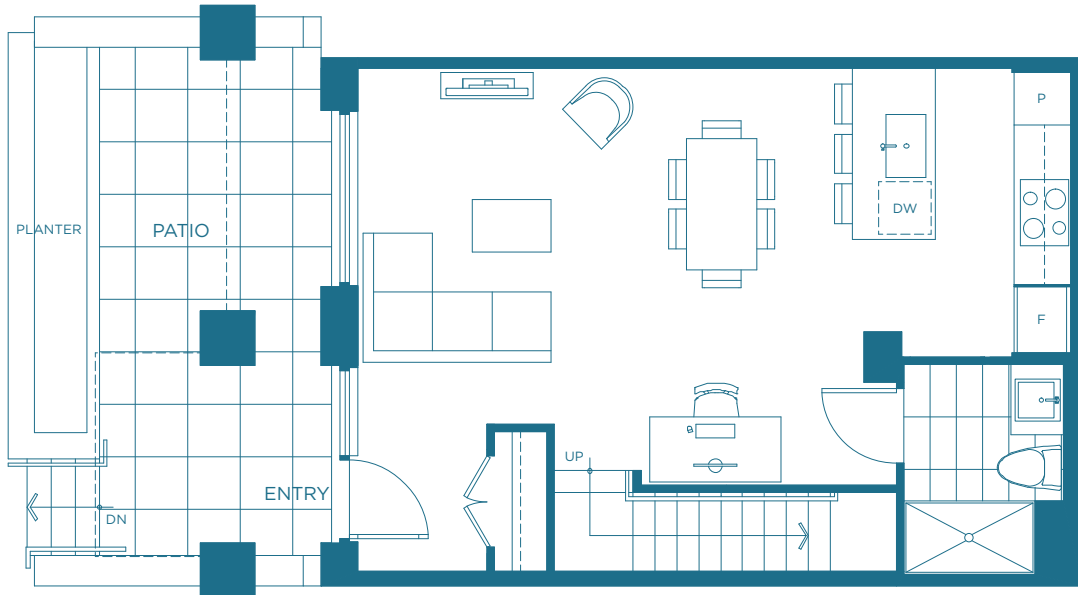

# TH4

TWO BEDROOM  
1,177 SF

LEVEL 2

LEVEL 1

LEVEL 1 & 2

Concert reserves the right to make modifications and changes to the floorplans. Suite size, dimensions and floorplan layouts are approximate and may vary. Kitchen islands are included in the following plan types TH 1 - TH 7, D6, D8, D9, E1 & E2. E. & O. E. July 2015