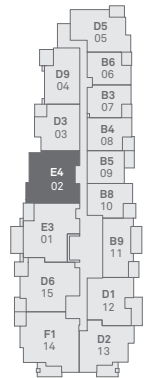

E4

PLAN

BUILDING E
2 BED + DEN 2 BATH

2 BED
+DEN
2 BATH

INDOOR 1007 - 1014 SQFT
OUTDOOR 159 SQFT

LEVEL 5

LEVEL 3-4