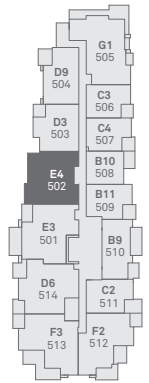

E4

PLAN

BUILDING E
2 BED + DEN 2 BATH

2 BED
+DEN
2 BATH

INDOOR 1007 - 1014 SQFT
OUTDOOR 159 SQFT

LEVEL 5

LEVEL 3-4