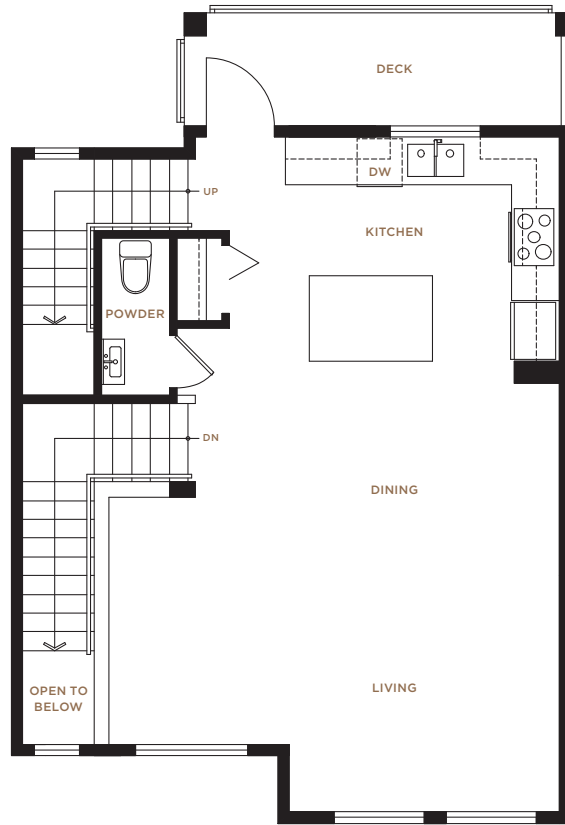

B1

THE TUSK SERIES

3 BEDROOM, 2.5 BATHROOM | 1,485 SF

DRAFT

LOWER

MAIN

UPPER