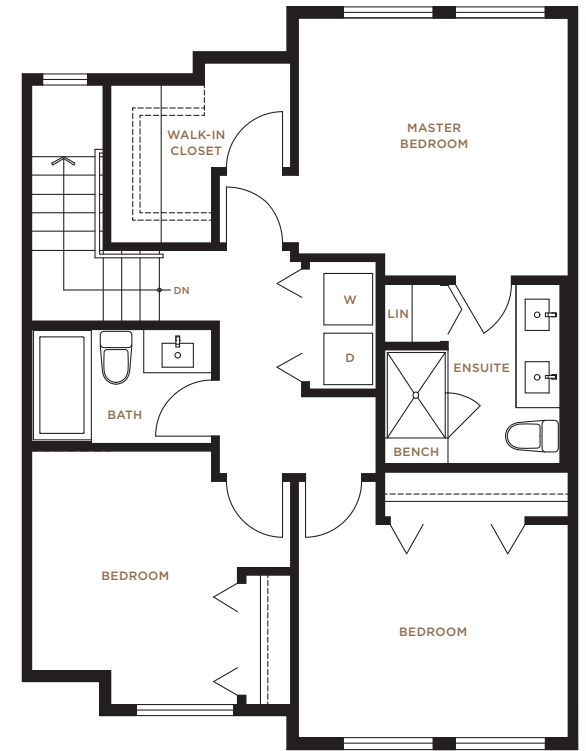

B1

THE TUSK SERIES

3 BEDROOM, 2.5 BATHROOM | 1,485 SF

DRAFT

LOWER

MAIN

UPPER