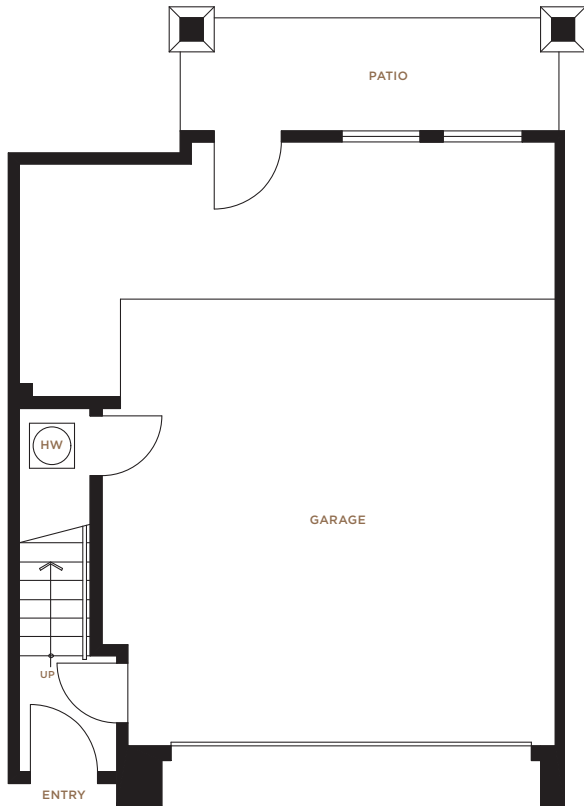

B1

THE TUSK SERIES

3 BEDROOM, 2.5 BATHROOM | 1,485 SF

DRAFT

LOWER

MAIN

UPPER