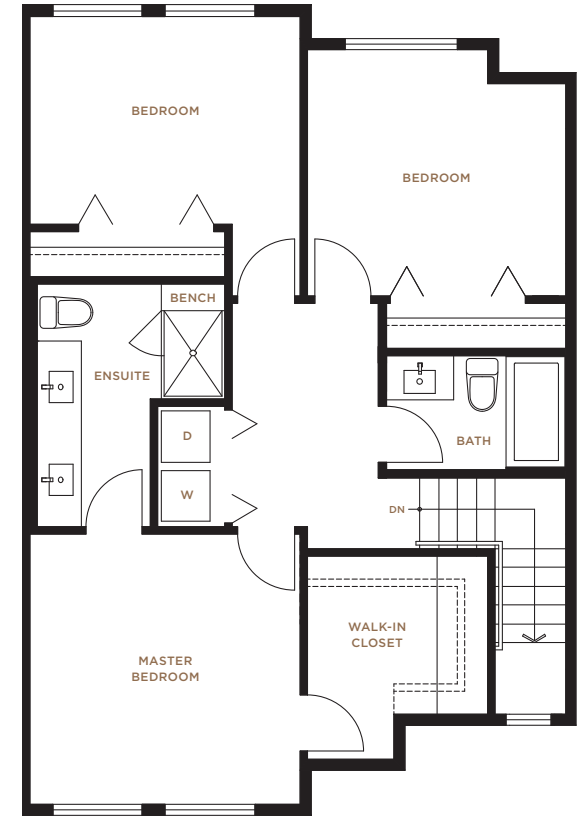

C1

THE CHIEF SERIES

4 BEDROOM, 2.5 BATHROOM | 1,795 SF

DRAFT

LOWER

MAIN

UPPER