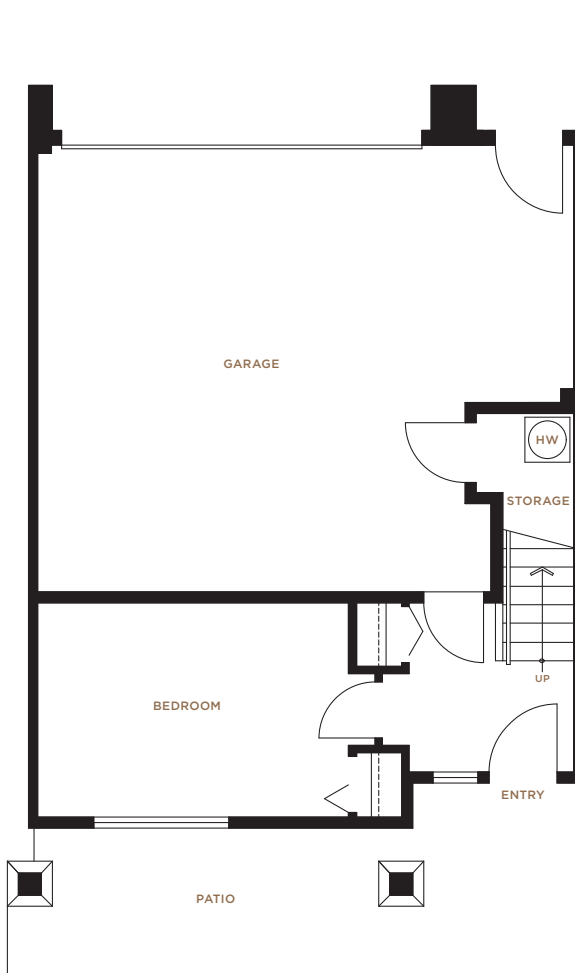

C1

THE CHIEF SERIES

4 BEDROOM, 2.5 BATHROOM | 1,795 SF

DRAFT

LOWER

MAIN

UPPER