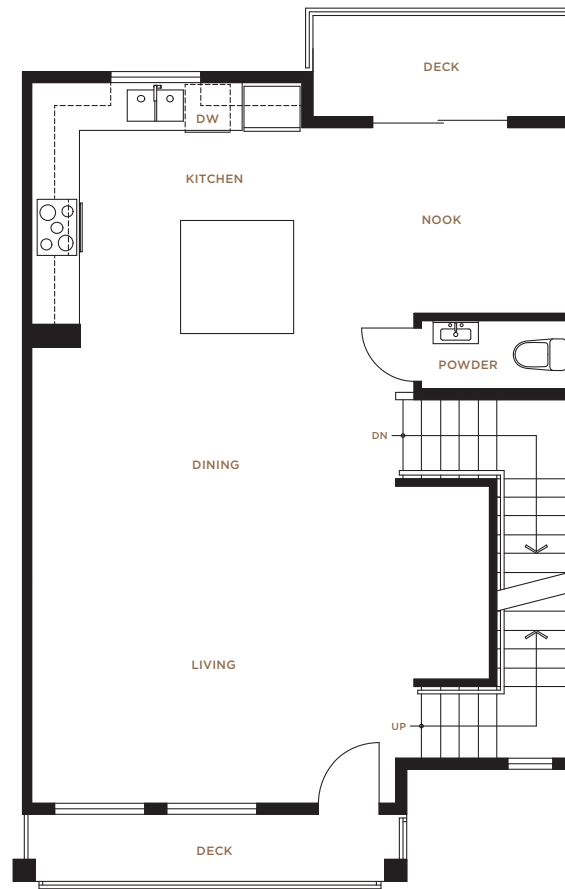

C1

THE CHIEF SERIES

4 BEDROOM, 2.5 BATHROOM | 1,795 SF

DRAFT

LOWER

MAIN

UPPER