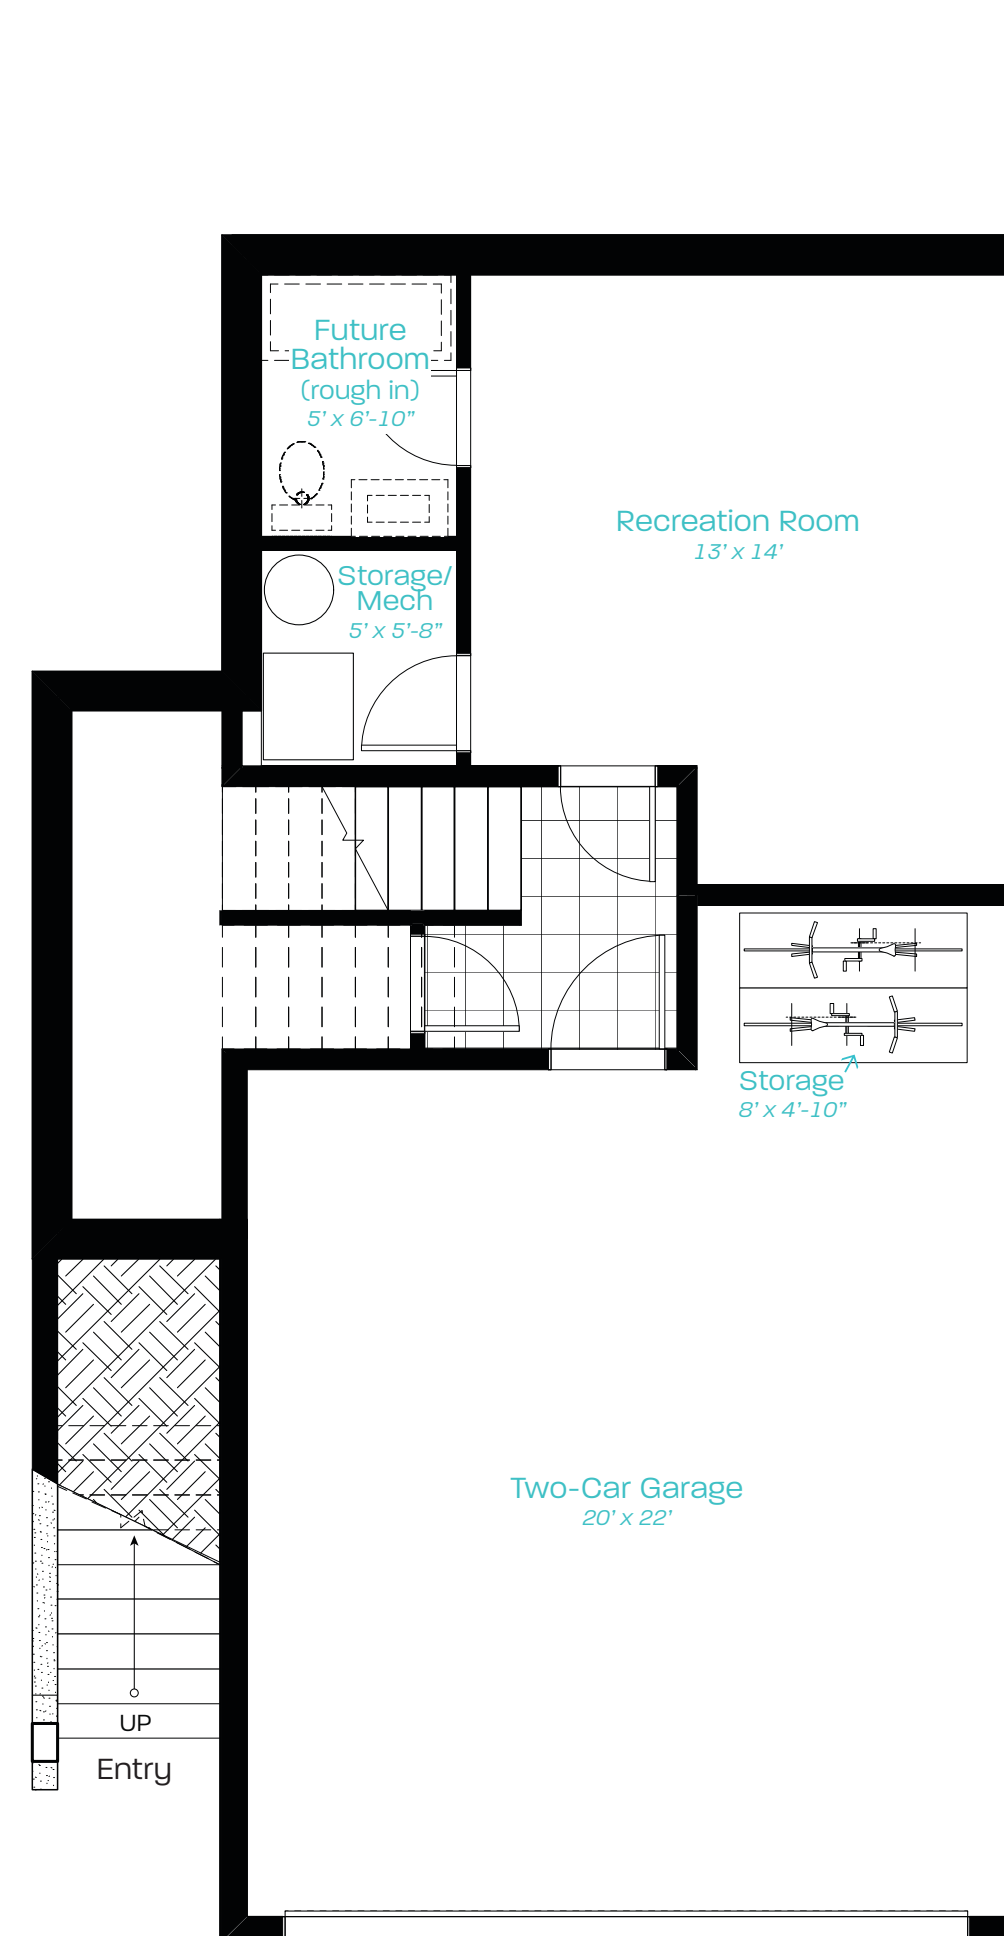

THE VISTA

Duplex

3 Bed + 3 Bath

2,305 sq ft

LOWER LEVEL | 497 SQ FT