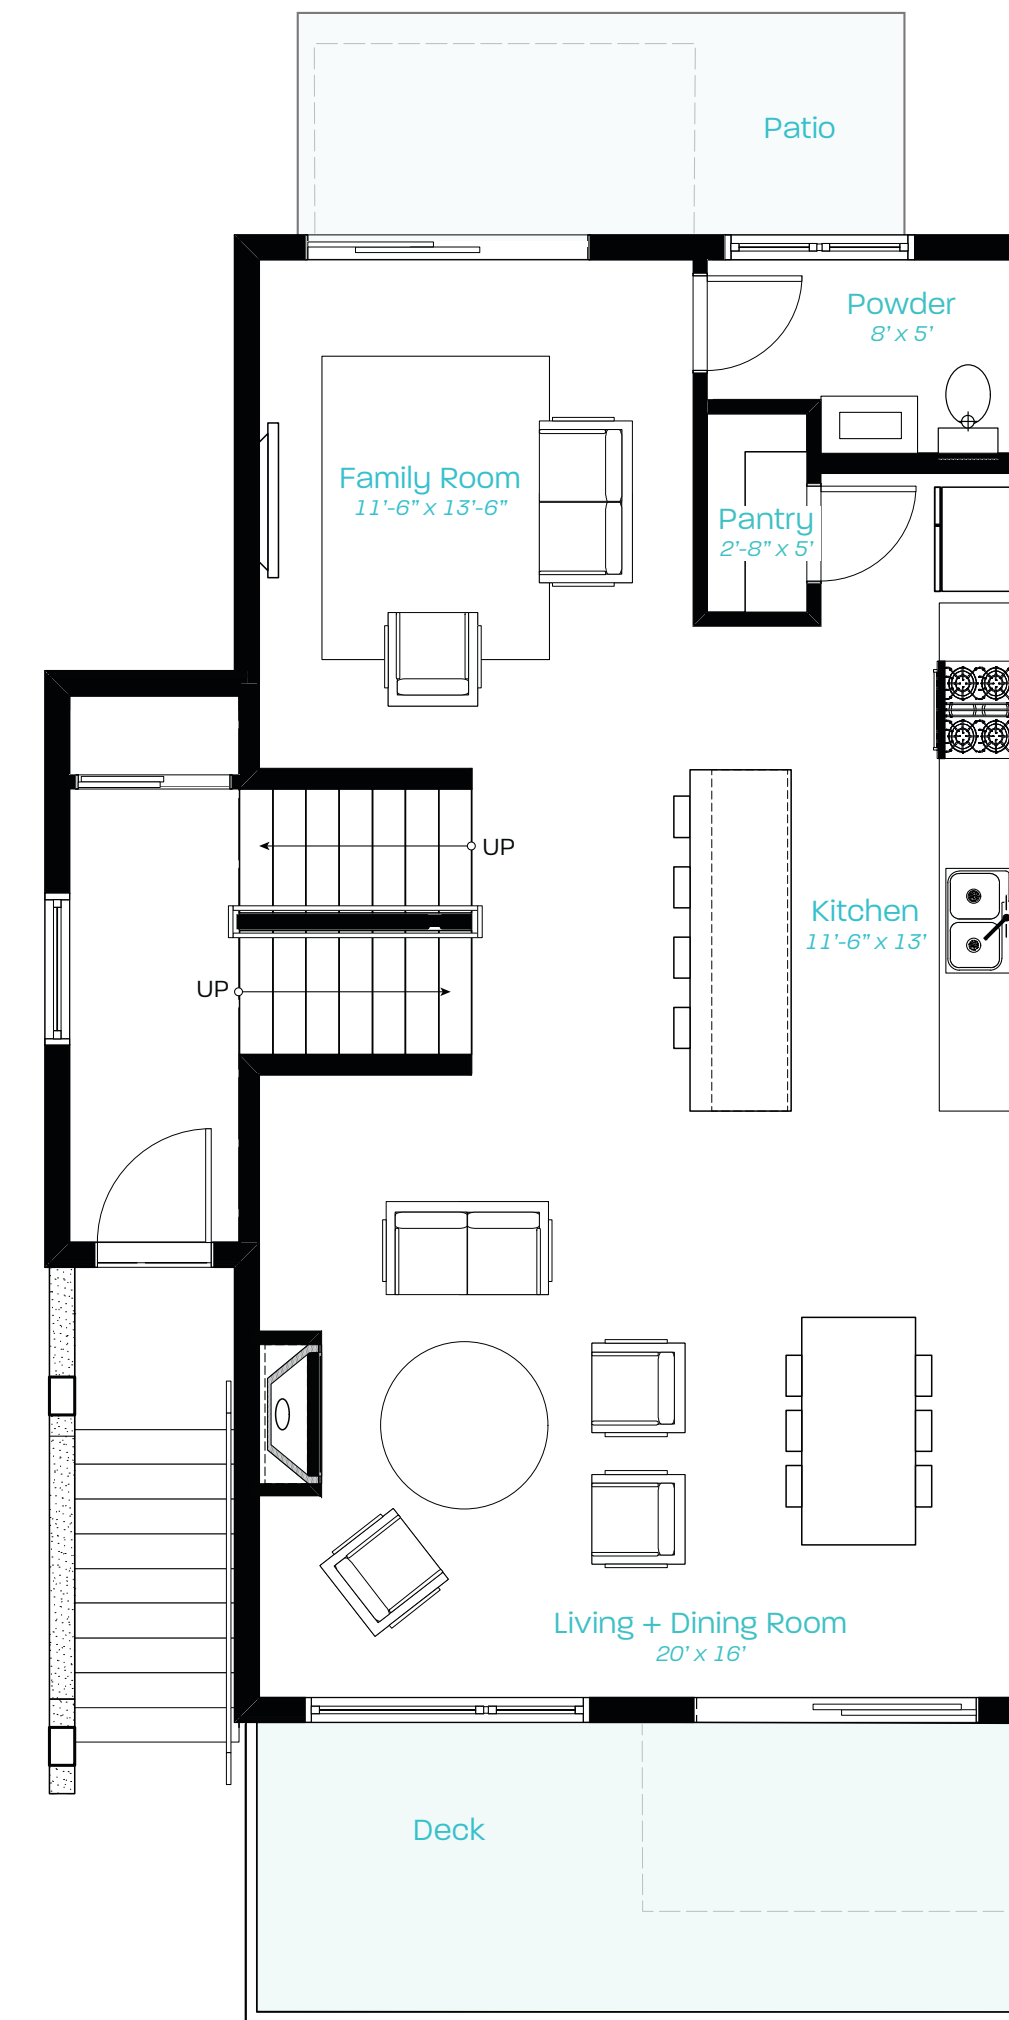

MAIN LEVEL | 896 SQ FT + 154 SQ FT DECK