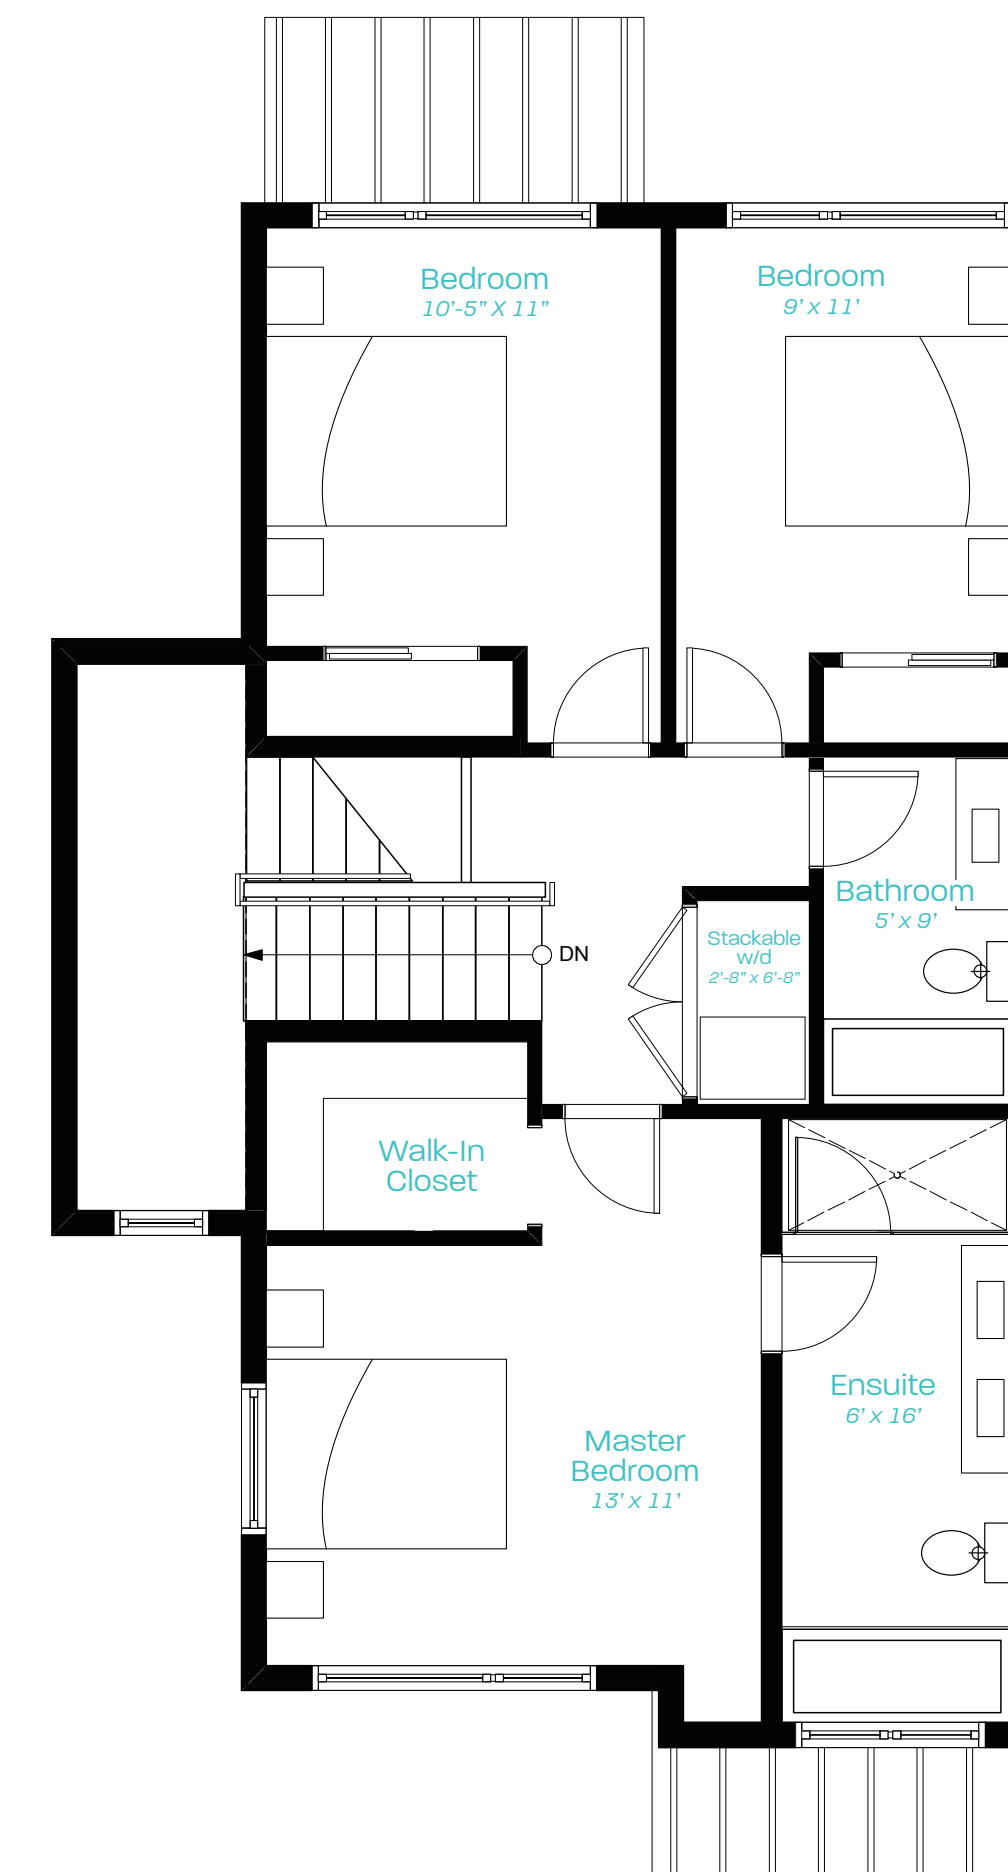

UPPER LEVEL | 912 SQ FT