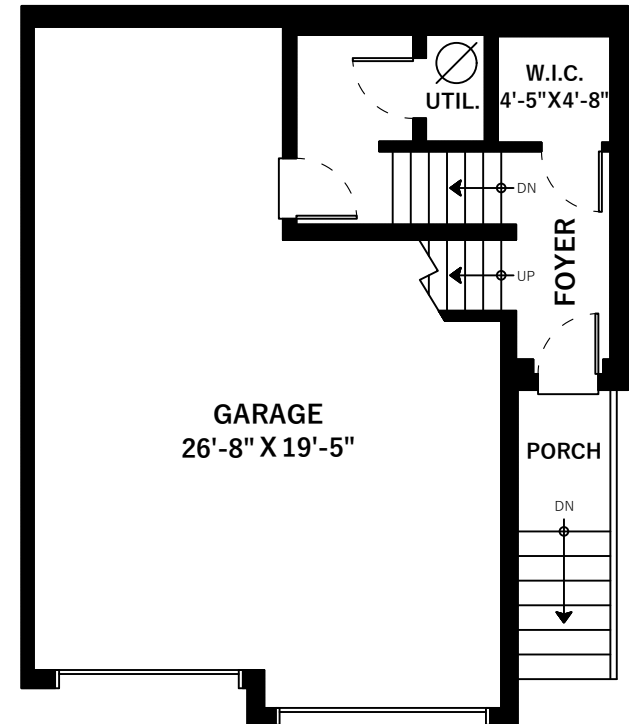

1156 Natures Gate Squamish, BC

Main Floor	633 SQ.FT.
Upper Floor	755 SQ.FT.
Lower Floor	171 SQ.FT.
Total	1559 SQ.FT.

Patio	280 SQ.FT.
Porch	24 SQ.FT.
Balcony	74 SQ.FT.
Garage	500 SQ.FT.
Total Extras	878 SQ.FT.

Restricted Headroom 41 SQ.FT.

Upper Floor: 755 Sq.Ft.
Ceiling Height: 8'

Main Floor: 633 Sq.Ft.
Ceiling Height: 9'

Lower Floor: 171 Sq.Ft.