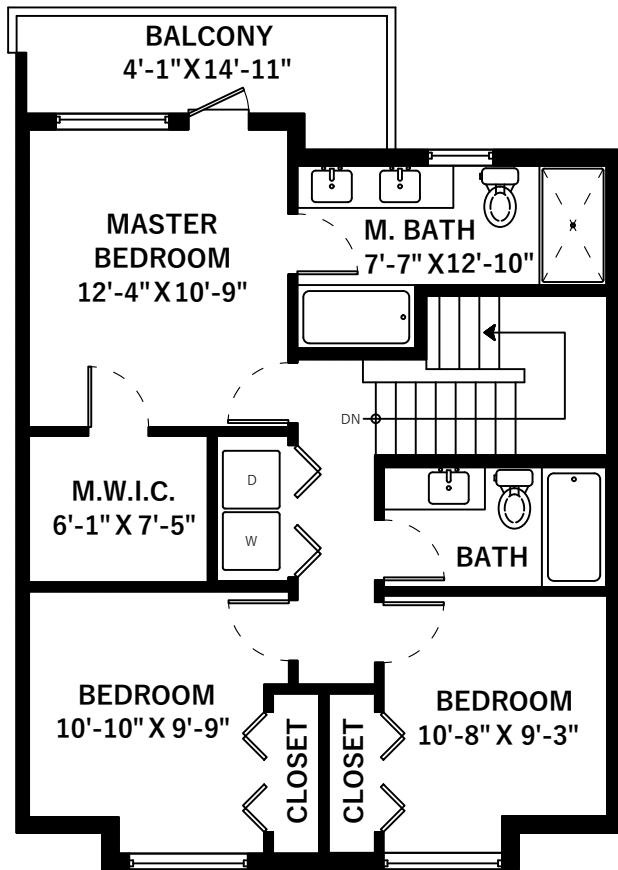

1156 Natures Gate Squamish, BC

Main Floor	633 SQ.FT.
Upper Floor	755 SQ.FT.
Lower Floor	171 SQ.FT.
Total	1559 SQ.FT.

Patio	280 SQ.FT.
Porch	24 SQ.FT.
Balcony	74 SQ.FT.
Garage	500 SQ.FT.
Total Extras	878 SQ.FT.

Restricted Headroom 41 SQ.FT.

Upper Floor: 755 Sq.Ft.
Ceiling Height: 8'

Main Floor: 633 Sq.Ft.
Ceiling Height: 9'

Lower Floor: 171 Sq.Ft.