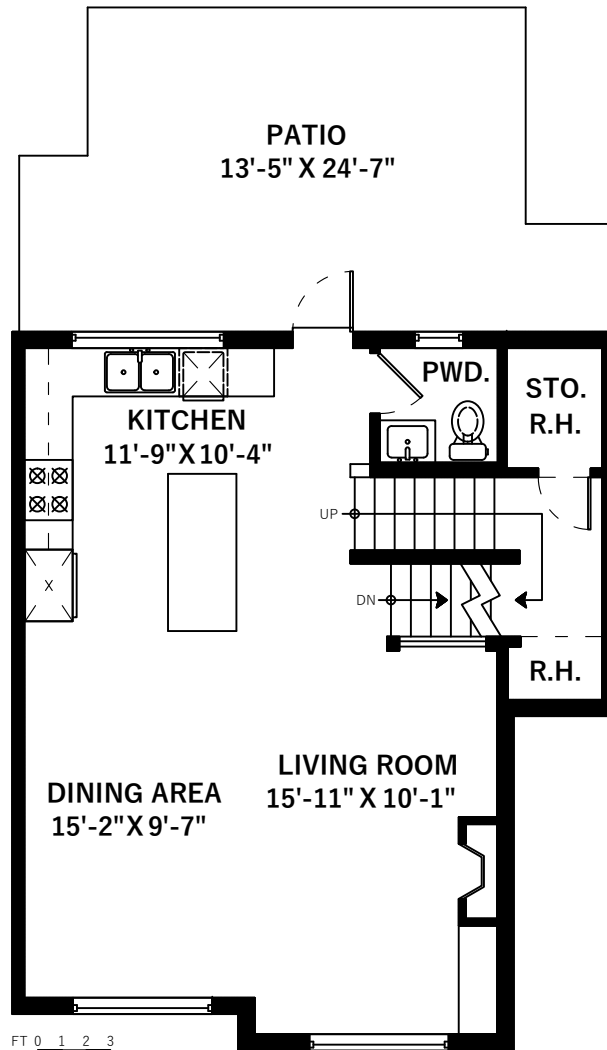

1156 Natures Gate Squamish, BC

Main Floor	633 SQ.FT.
Upper Floor	755 SQ.FT.
Lower Floor	171 SQ.FT.
Total	1559 SQ.FT.

Patio	280 SQ.FT.
Porch	24 SQ.FT.
Balcony	74 SQ.FT.
Garage	500 SQ.FT.
Total Extras	878 SQ.FT.

Restricted Headroom 41 SQ.FT.

Upper Floor: 755 Sq.Ft.
Ceiling Height: 8'

Main Floor: 633 Sq.Ft.
Ceiling Height: 9'

Lower Floor: 171 Sq.Ft.