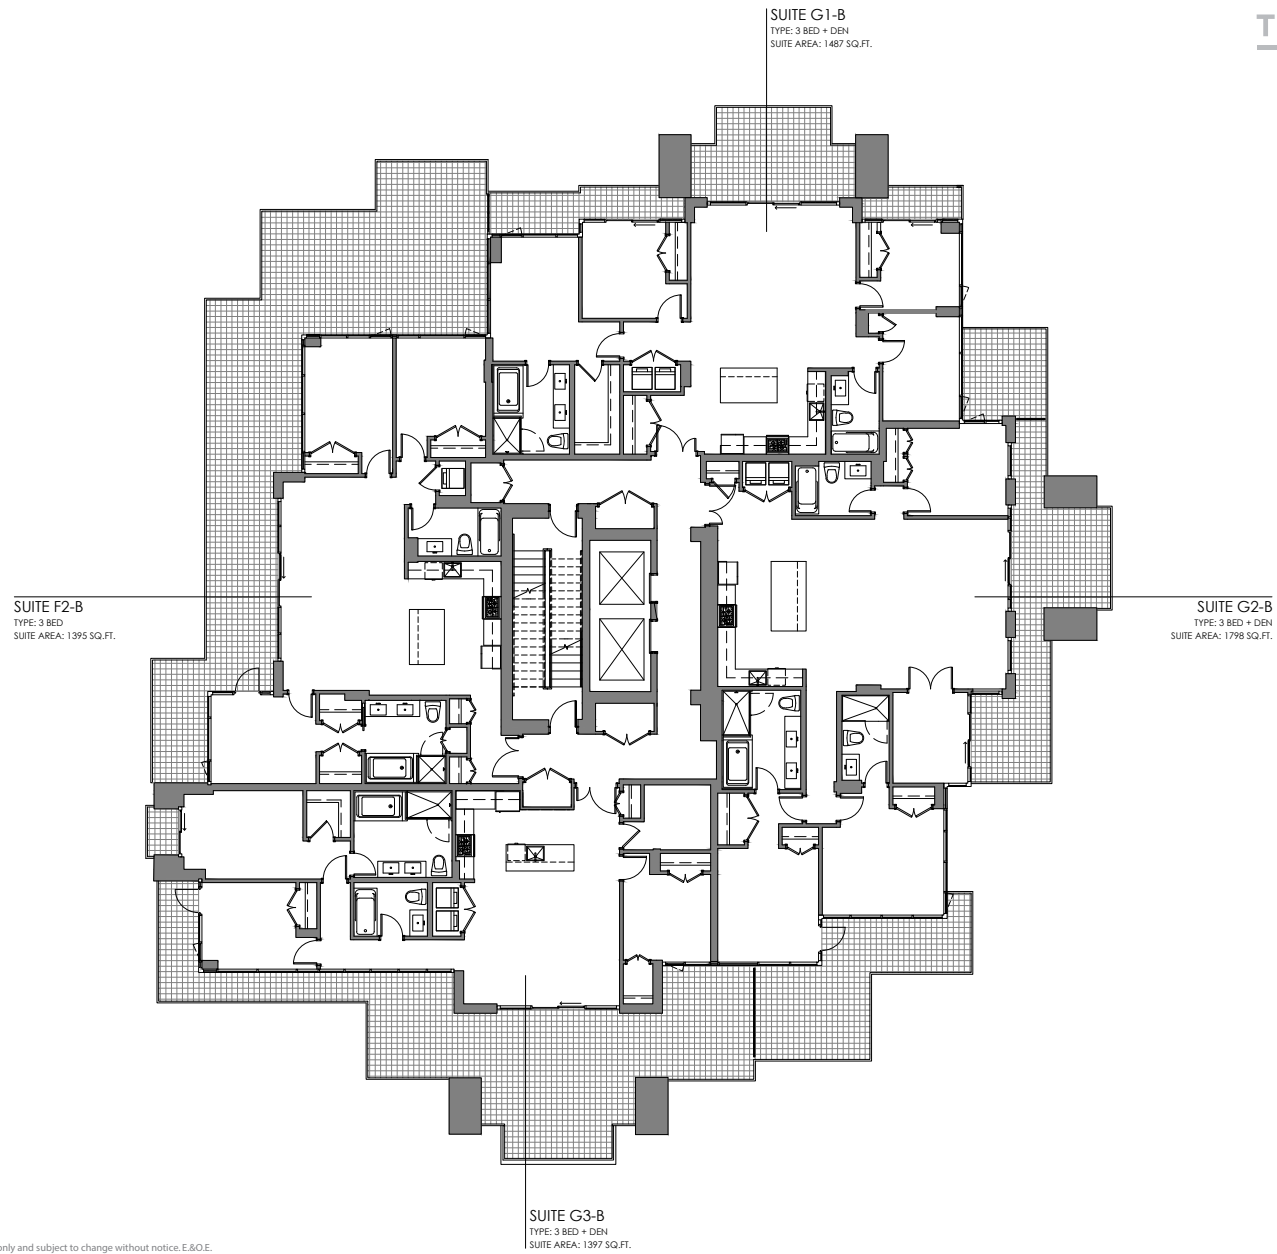

BUILDING B
LEVEL 11

THE RESIDENCES
AT LYNN VALLEY

DRAFT