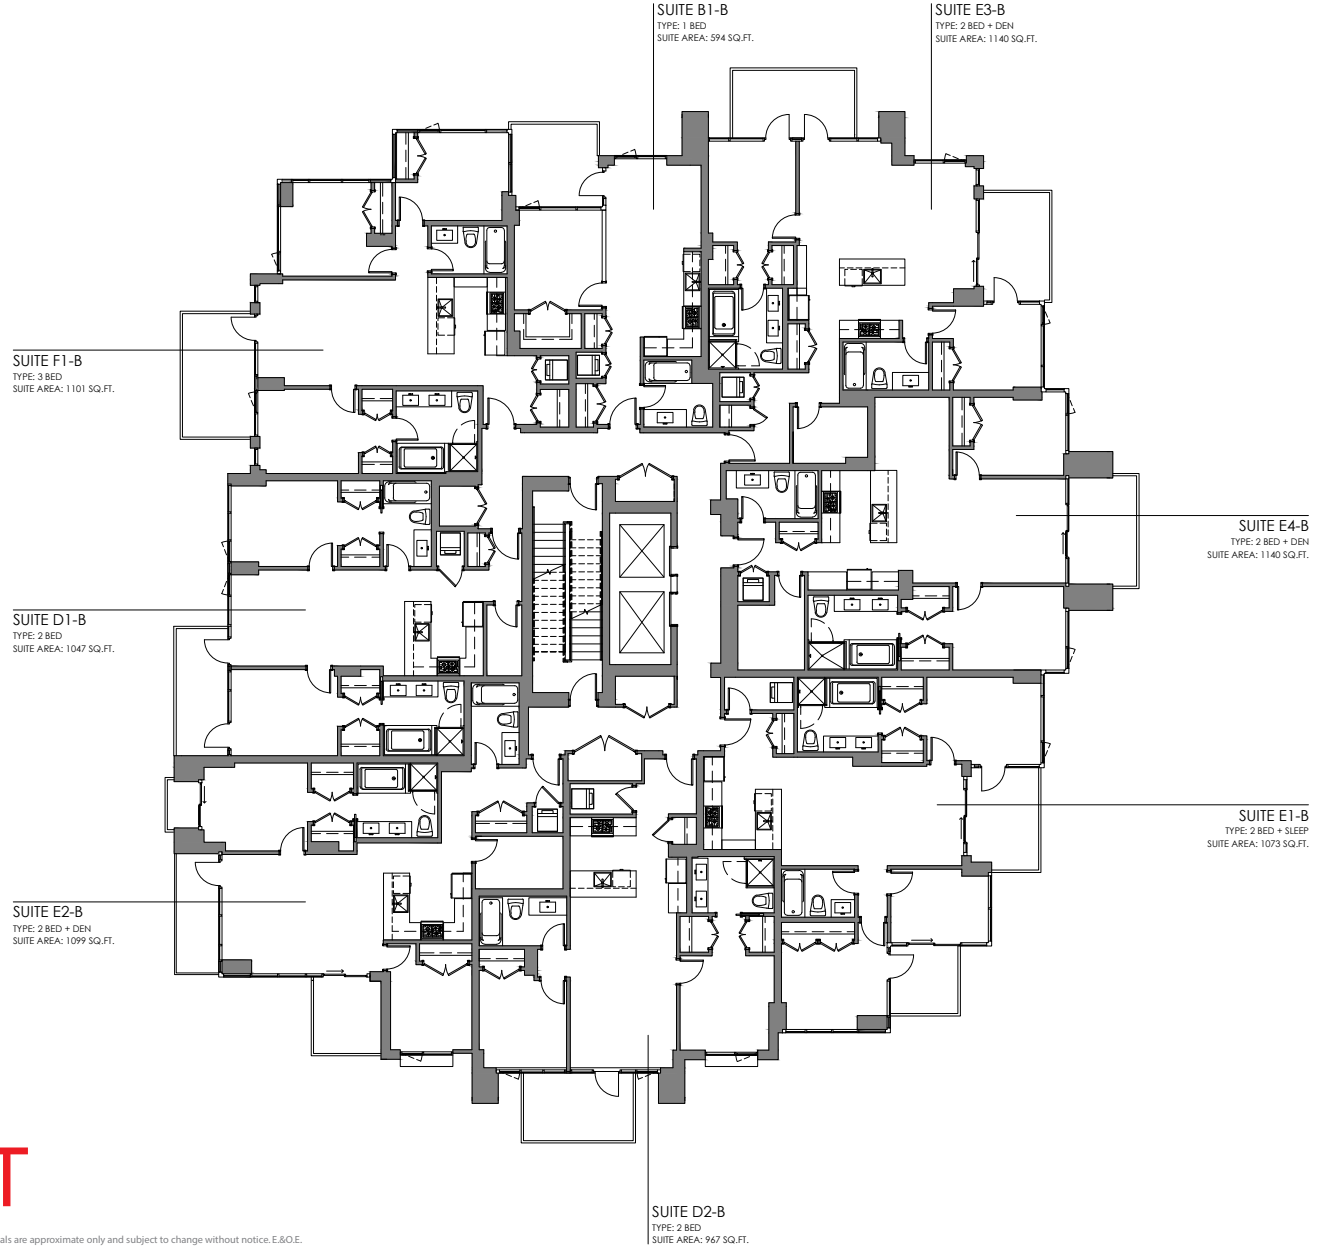

BUILDING B
LEVEL 4-10

THE RESIDENCES
AT LYNN VALLEY

DRAFT