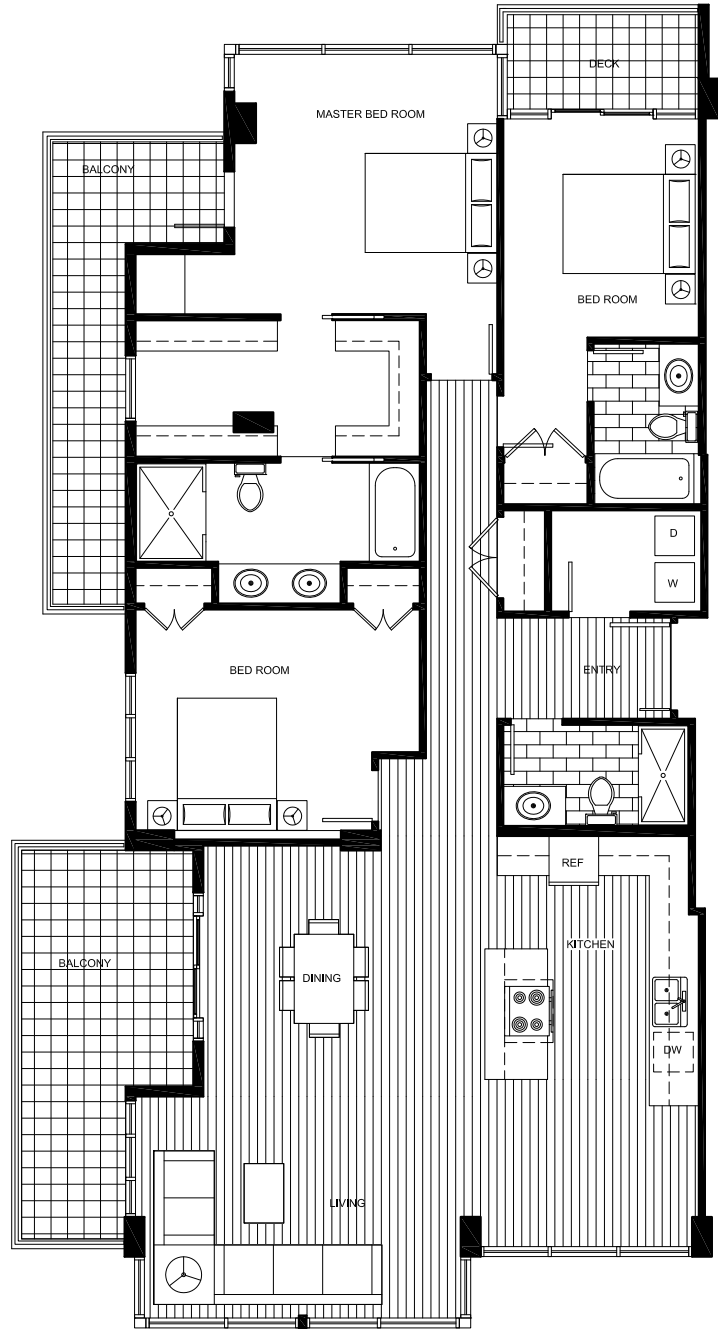

PLAN G1

3 Bedroom +
3 Bathroom

Interior Living: 1716 Sq. Ft.

Suite: 601, 701

Floor 7

Floor 6

The Developer reserves the right to make changes and or modification.
All dimensions are approximate. E. & O.E.