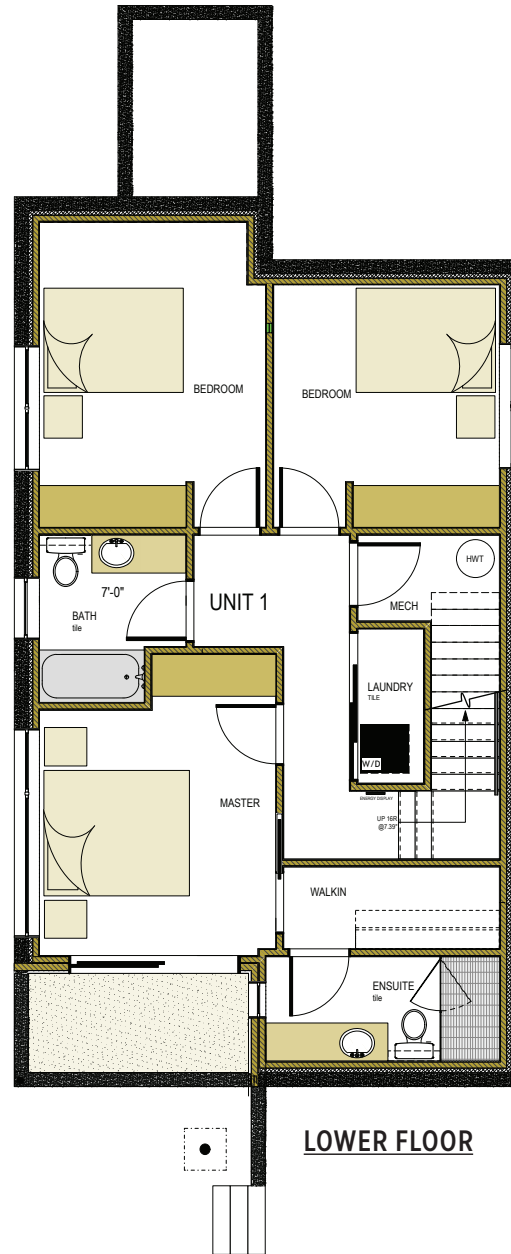

1136 East 22nd Avenue

Square Footage

Main: **934 SQ FT**

Lower: **942 SQ FT**

Total: **1,876 SQ FT**

MAIN FLOOR

LOWER FLOOR