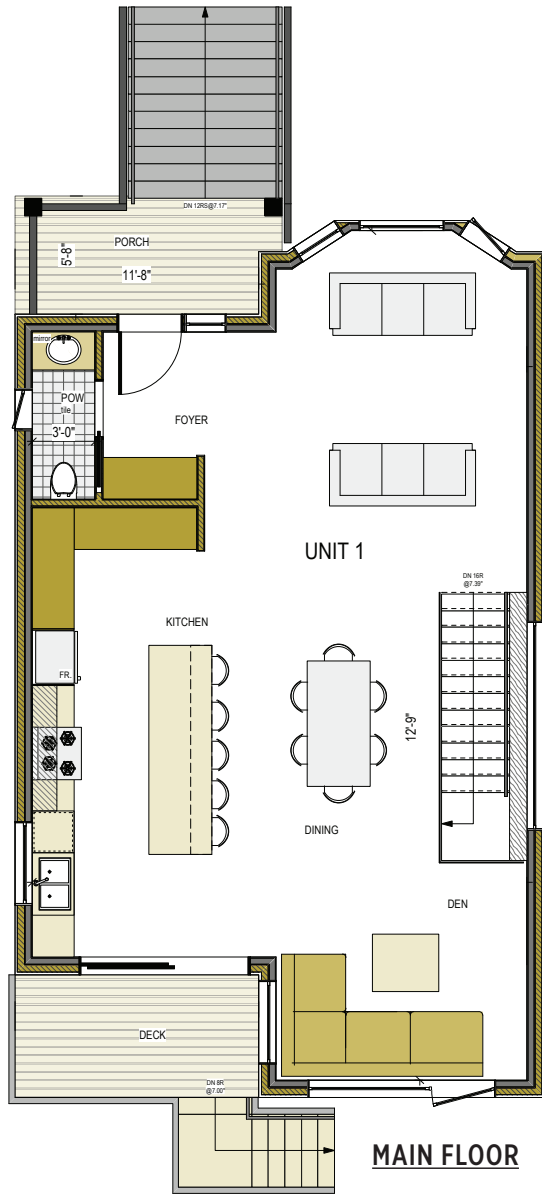

1136 East 22nd Avenue

Square Footage

Main: **934 SQ FT**

Lower: **942 SQ FT**

Total: **1,876 SQ FT**

MAIN FLOOR

LOWER FLOOR