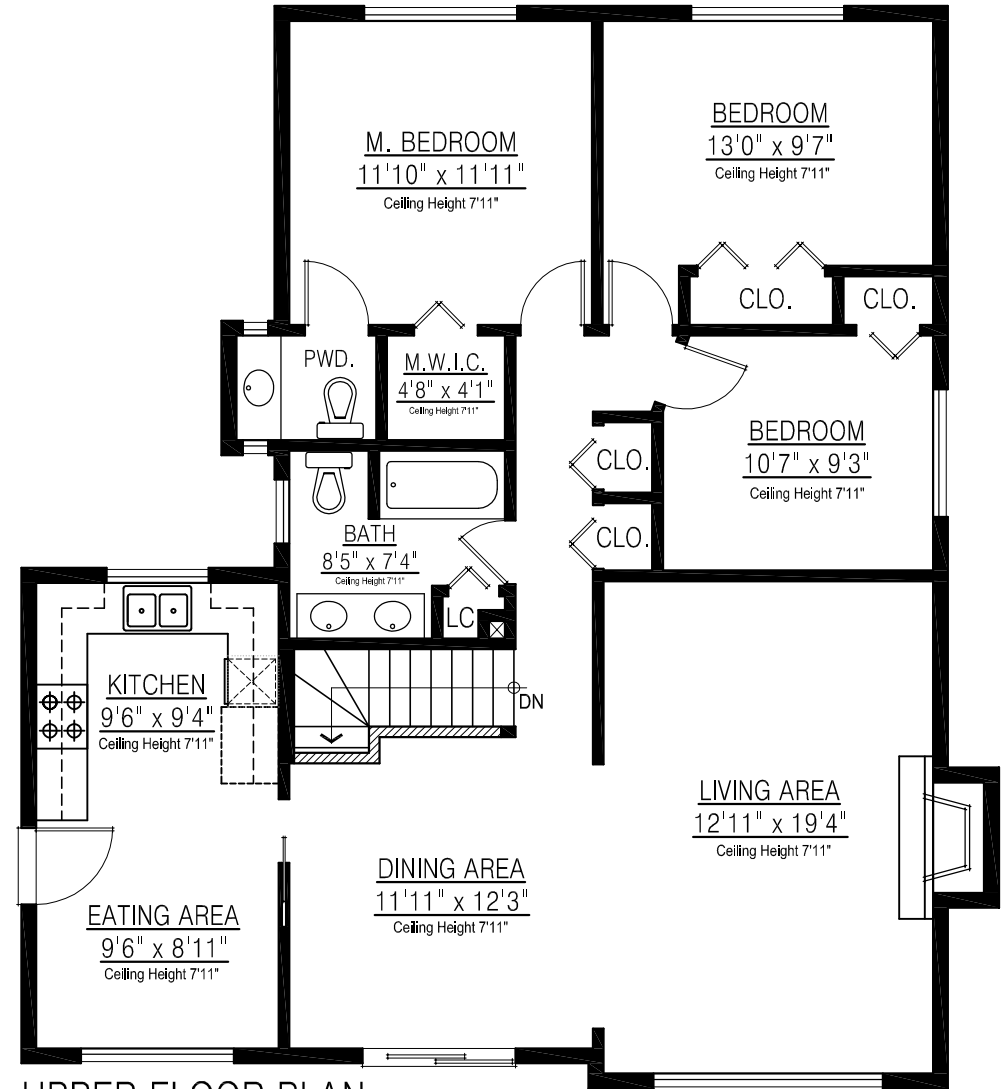

The Rockel Group
 Clair Rockel *PREC
 Dayna Wosk *PREC
 Marnie Quarry *PREC
 604.263.1911
 www.TheRockelGroup.com

6480 Clematis Dr.
 Richmond, BC

Main Floor: 1,288 sq. ft.
 Upper Floor: 1,295 sq. ft.
 Total: 2,583 sq. ft.

MAIN FLOOR PLAN
 FLOOR AREA: 1,288 sq.ft.

UPPER FLOOR PLAN
 FLOOR AREA: 1,295 sq.ft.