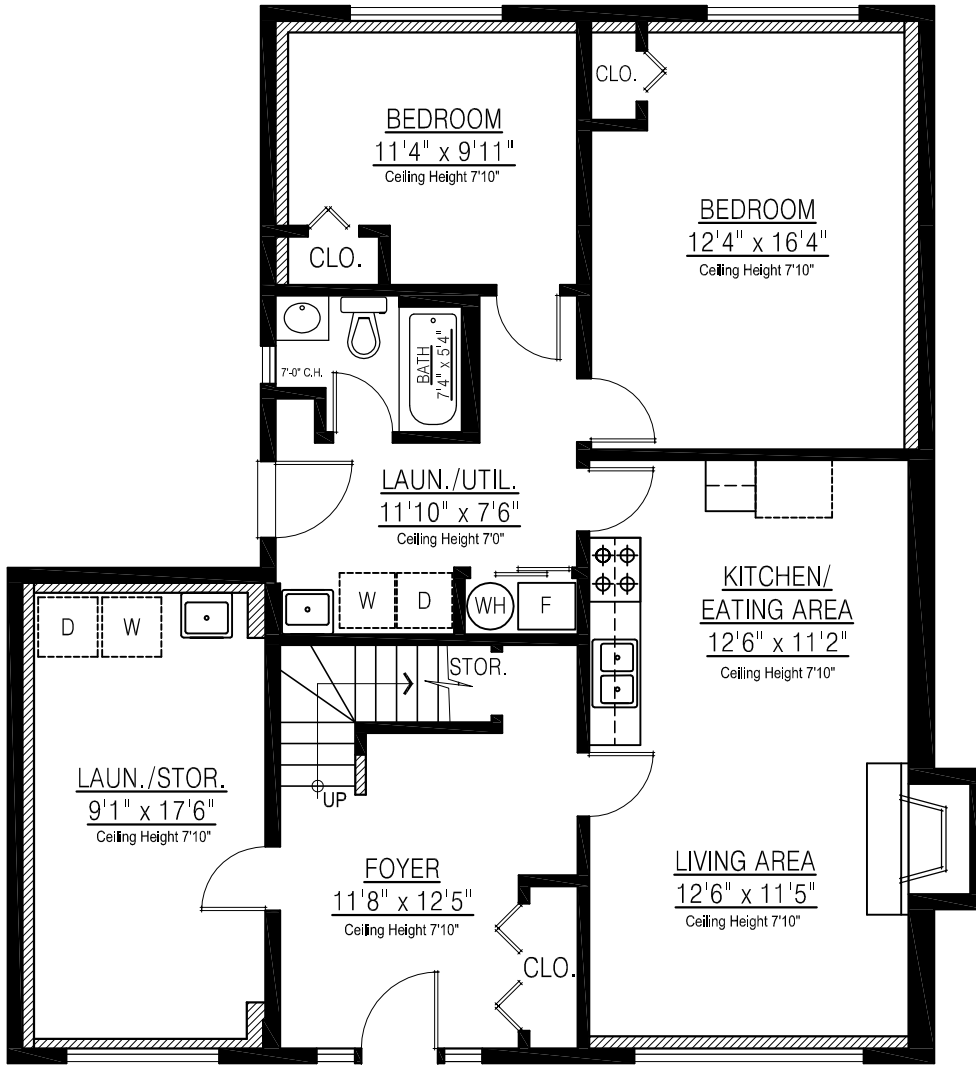

The Rockel Group
 Clair Rockel *PREC
 Dayna Wosk *PREC
 Marnie Quarry *PREC
 604.263.1911
 www.TheRockelGroup.com

6480 Clematis Dr.
 Richmond, BC

Main Floor: 1,288 sq. ft.
 Upper Floor: 1,295 sq. ft.
 Total: 2,583 sq. ft.

MAIN FLOOR PLAN
 FLOOR AREA: 1,288 sq.ft.

UPPER FLOOR PLAN
 FLOOR AREA: 1,295 sq.ft.