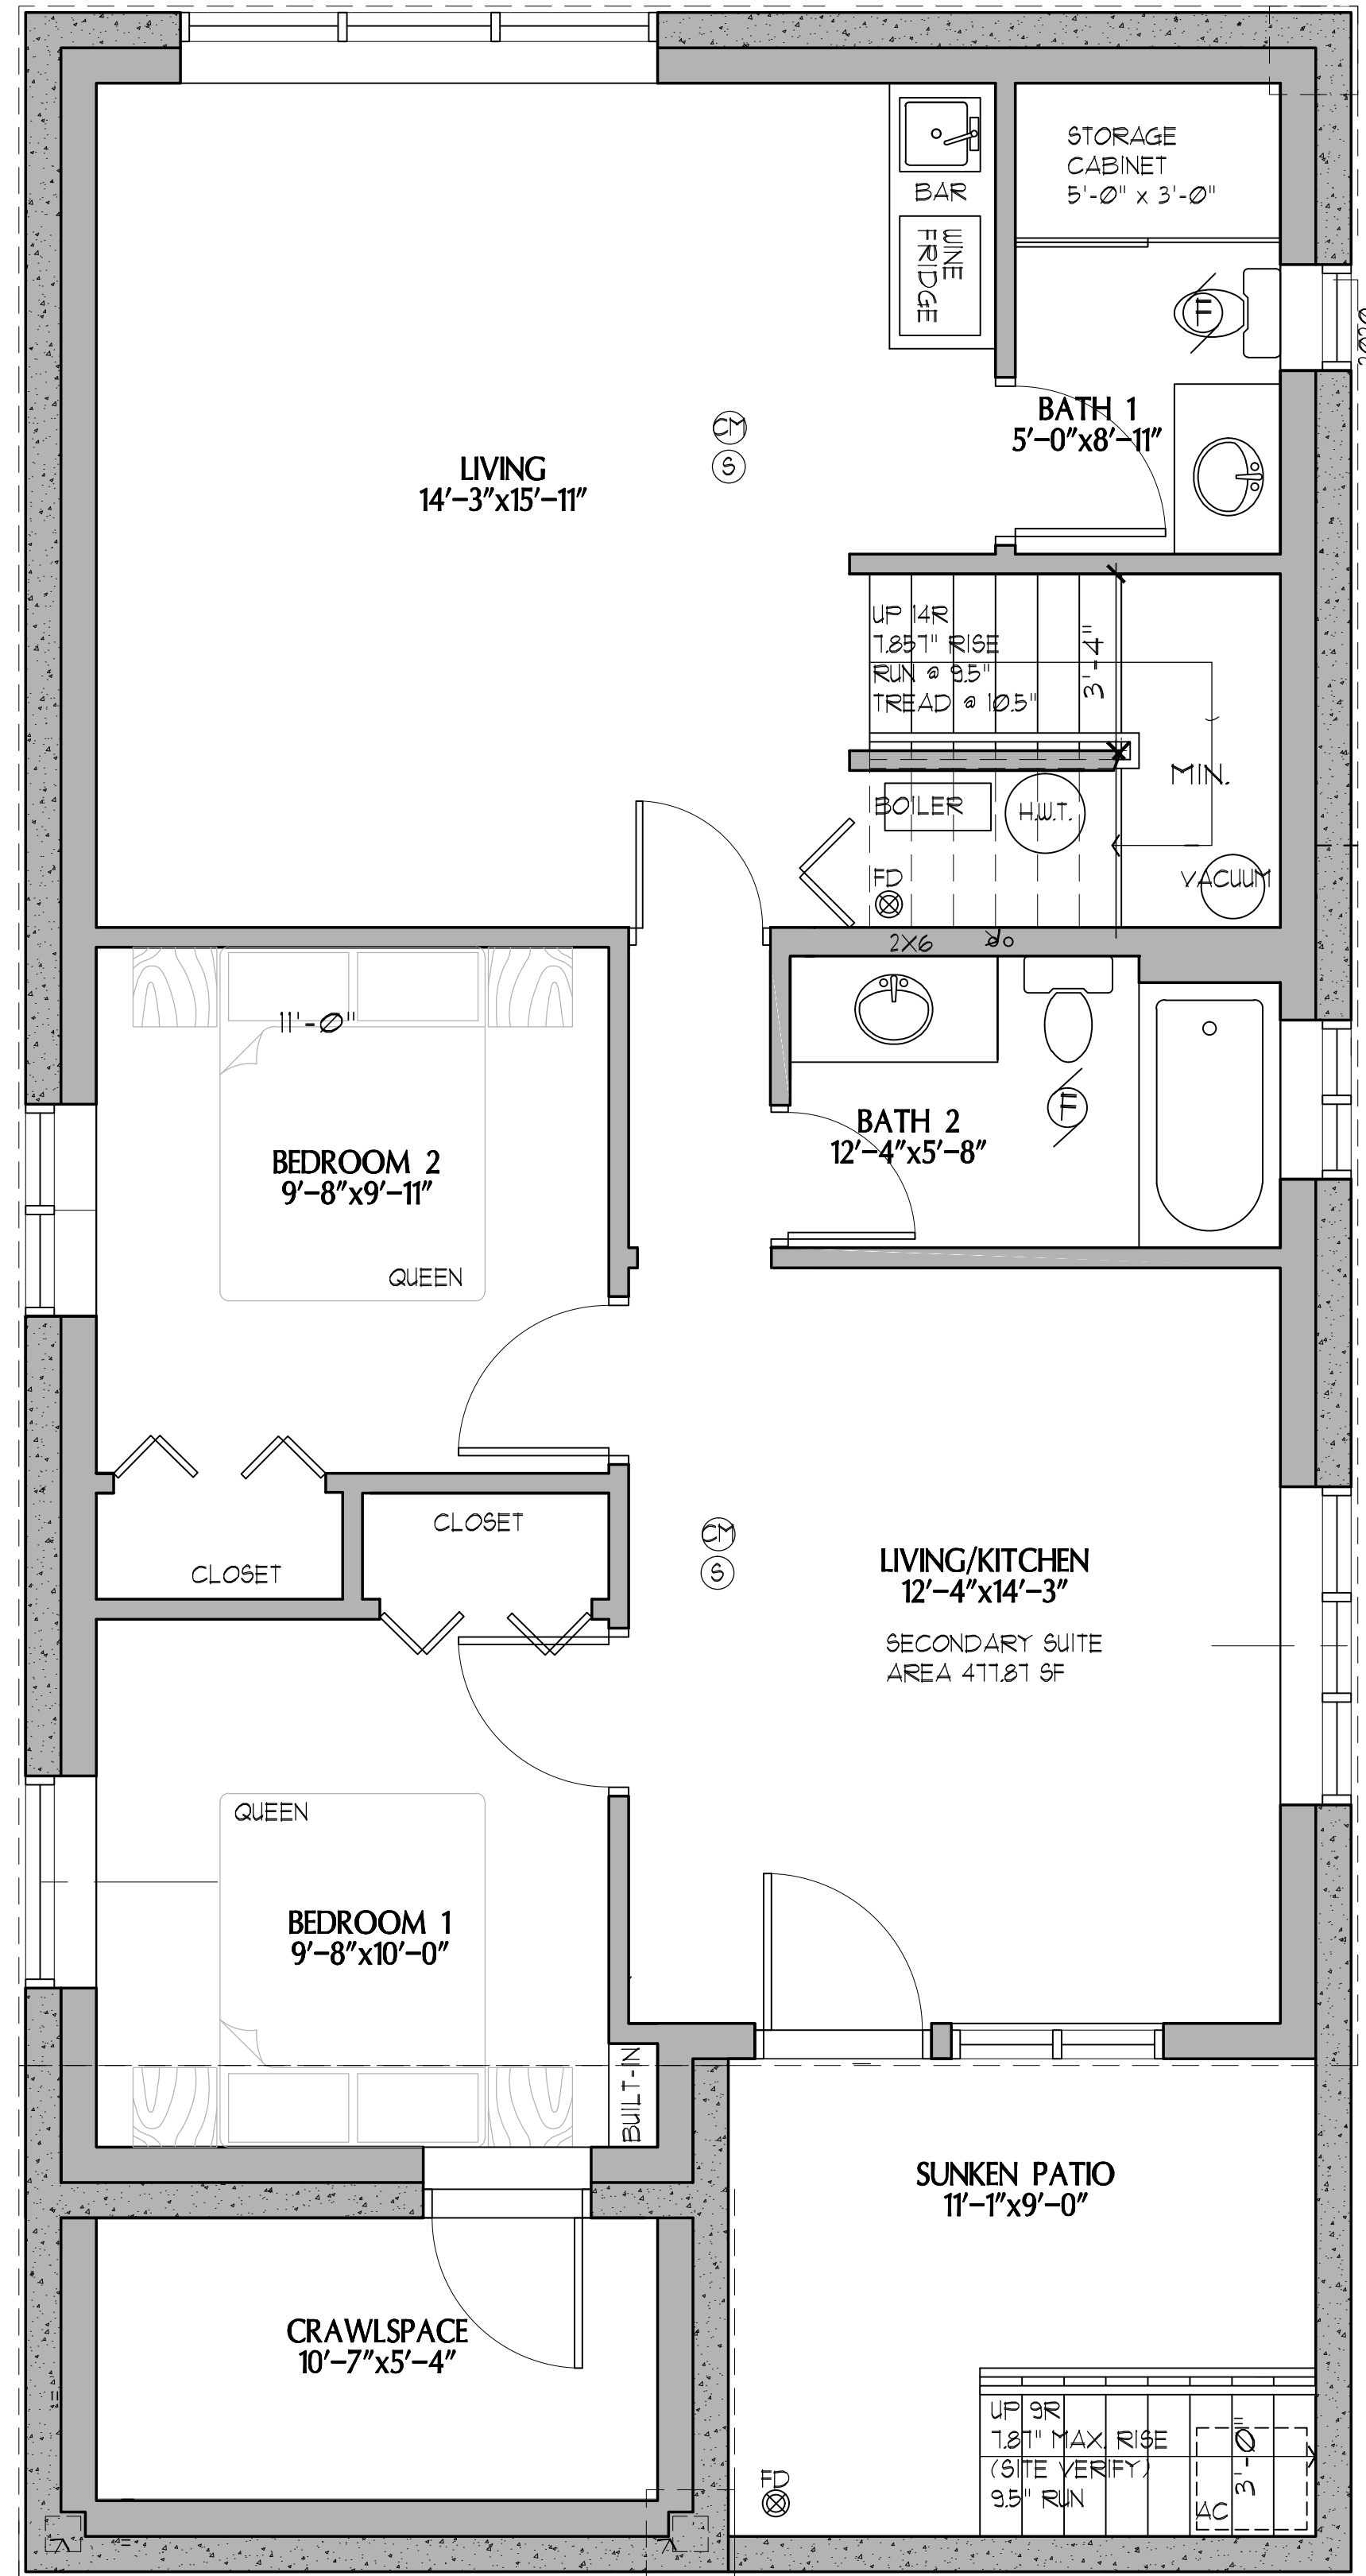

# 584 West 17th Ave

Basement 1,004.33 SF  
 Main Floor 928.05 SF  
 Second Floor 879.97 SF

**BASEMENT FLOOR PLAN**  
 SCALE: 1/4"=1'-0"

**MAIN FLOOR PLAN**  
 SCALE: 1/4"=1'-0"

**SECOND FLOOR PLAN**  
 SCALE: 1/4"=1'-0"