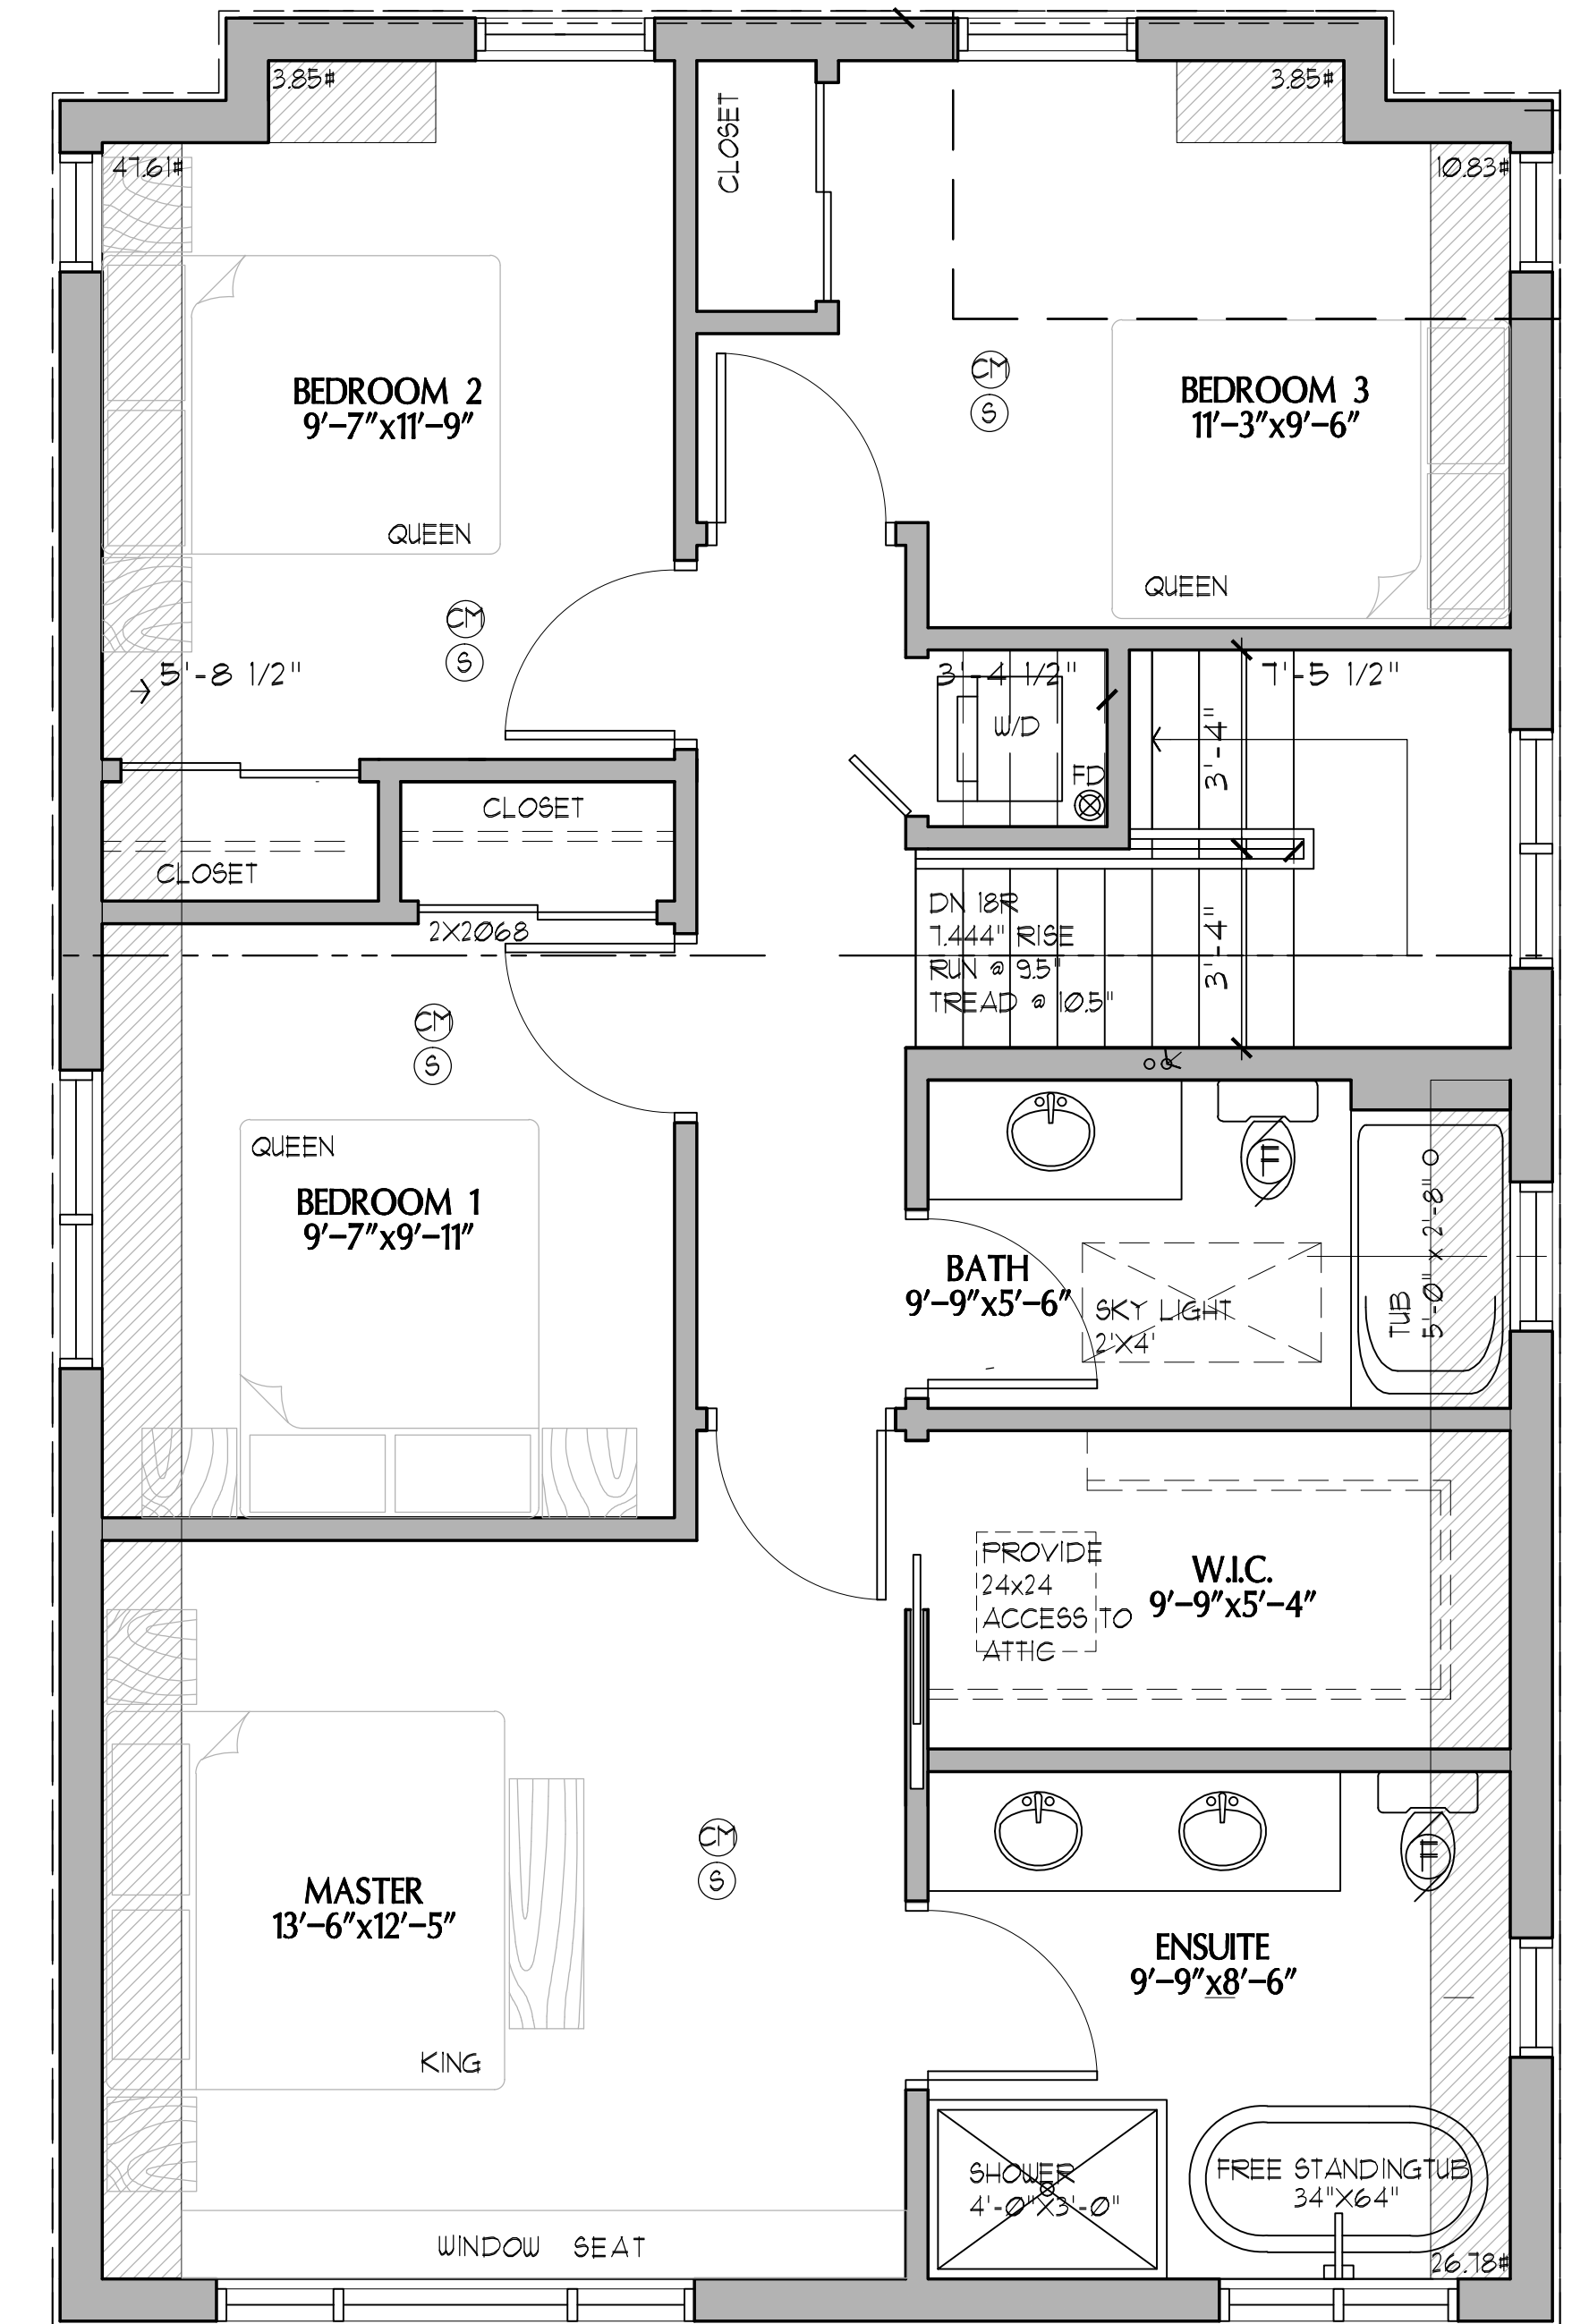

# 584 West 17th Ave

Basement 1,004.33 SF  
 Main Floor 928.05 SF  
 Second Floor 879.97 SF

**BASEMENT FLOOR PLAN**  
 SCALE: 1/4"=1'-0"

**MAIN FLOOR PLAN**  
 SCALE: 1/4"=1'-0"

**SECOND FLOOR PLAN**  
 SCALE: 1/4"=1'-0"