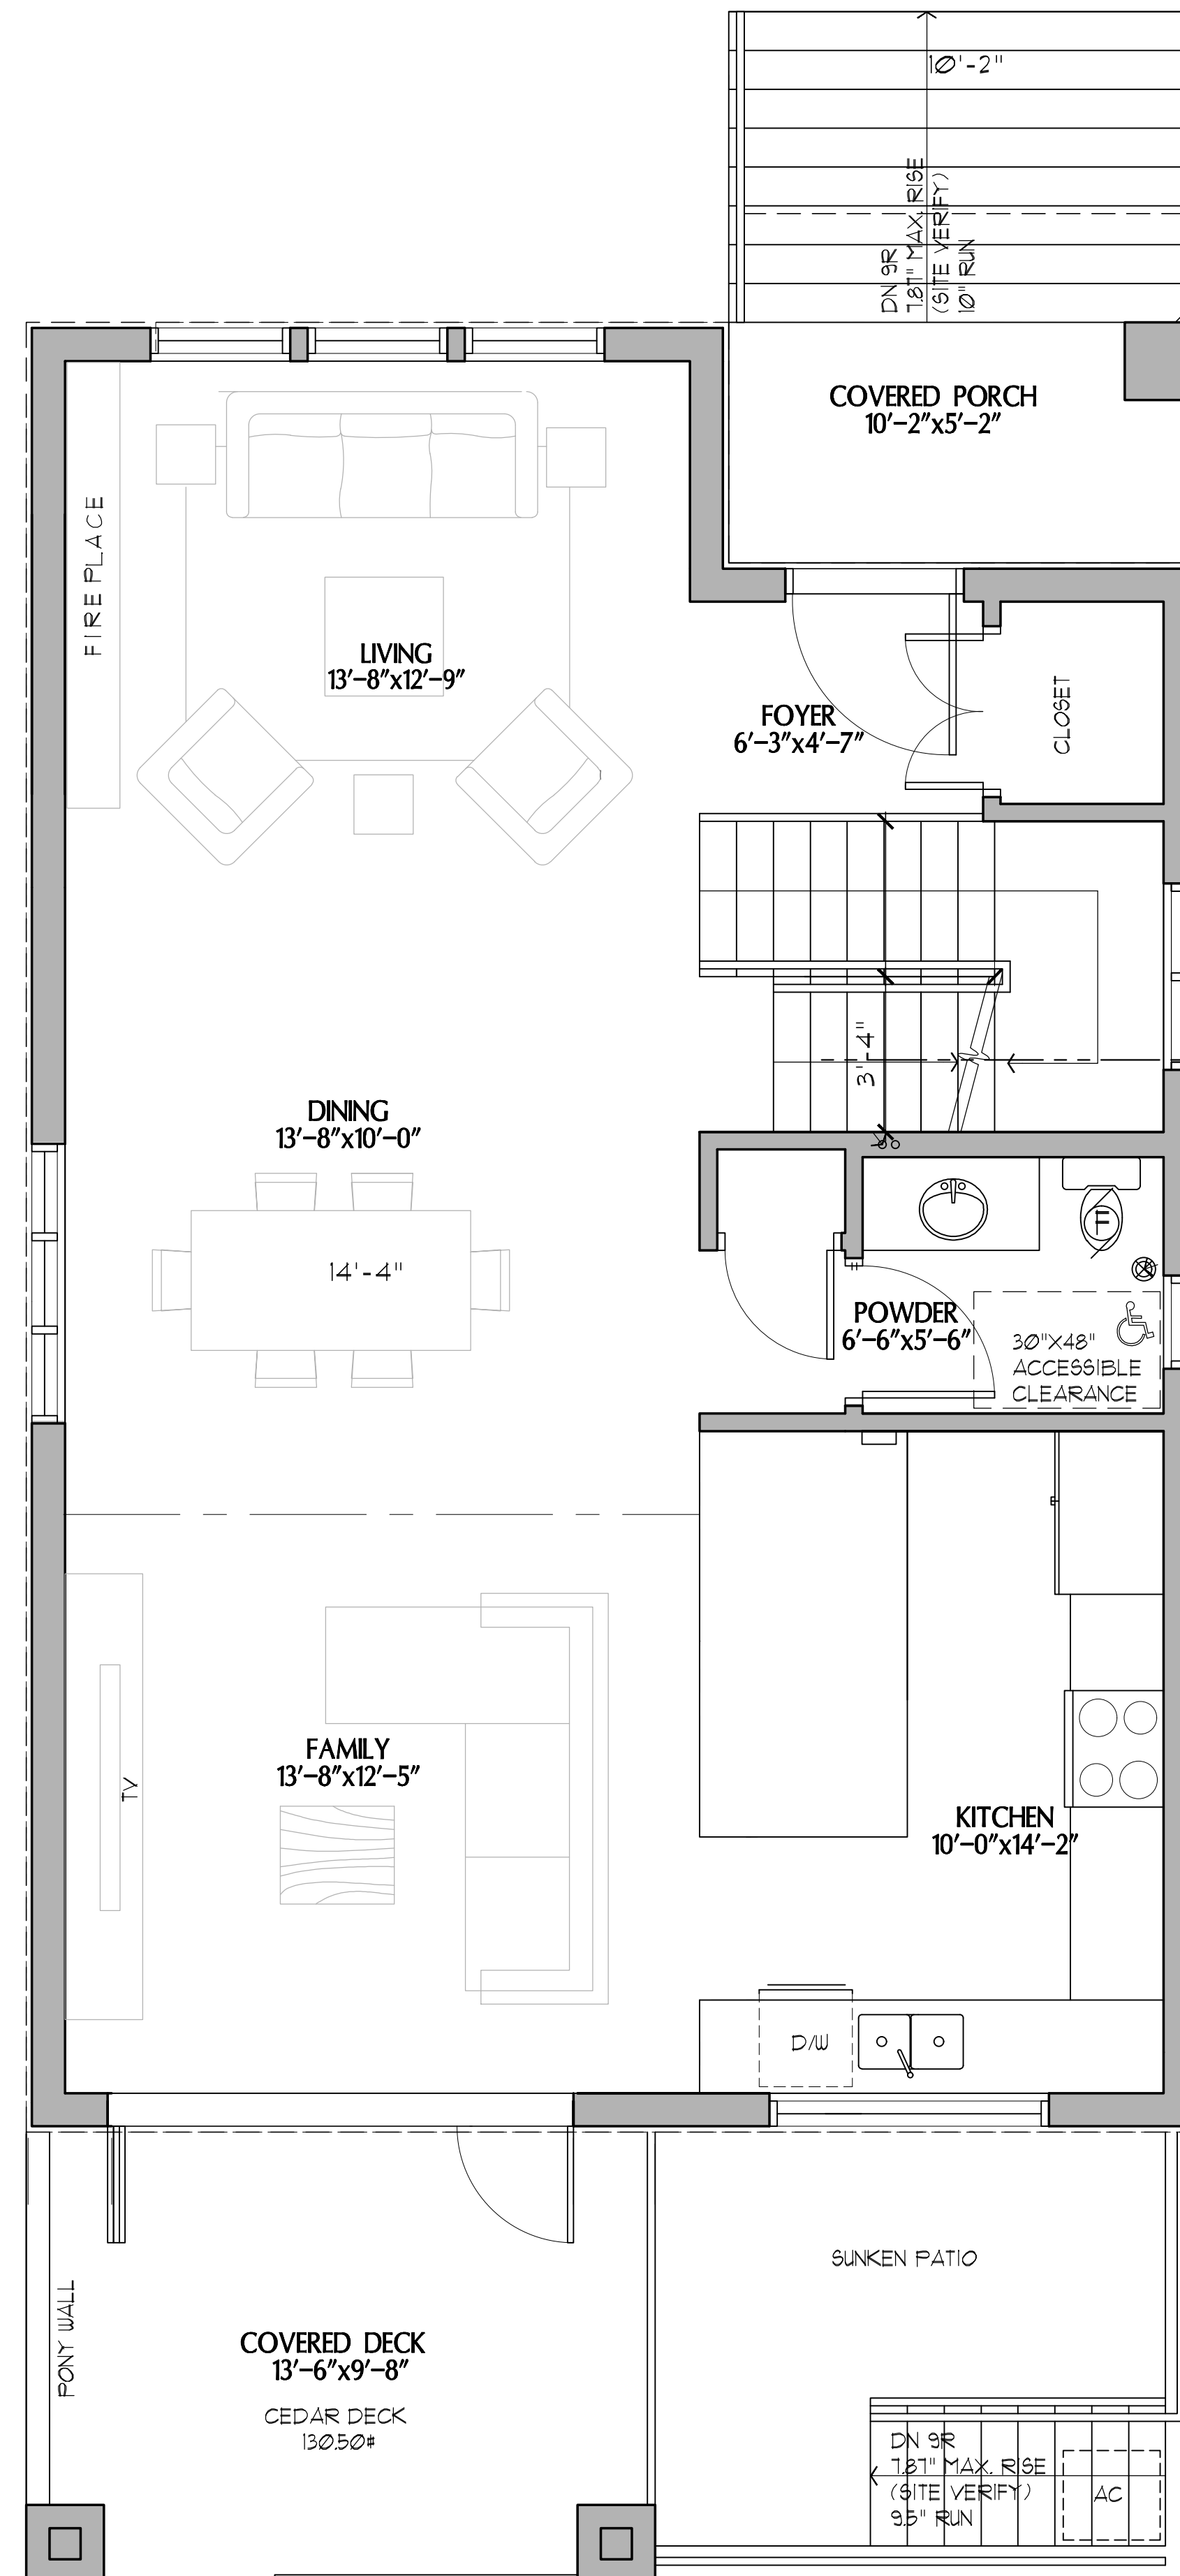

# 584 West 17th Ave

Basement 1,004.33 SF  
 Main Floor 928.05 SF  
 Second Floor 879.97 SF

**BASEMENT FLOOR PLAN**  
 SCALE: 1/4"=1'-0"

**MAIN FLOOR PLAN**  
 SCALE: 1/4"=1'-0"

**SECOND FLOOR PLAN**  
 SCALE: 1/4"=1'-0"