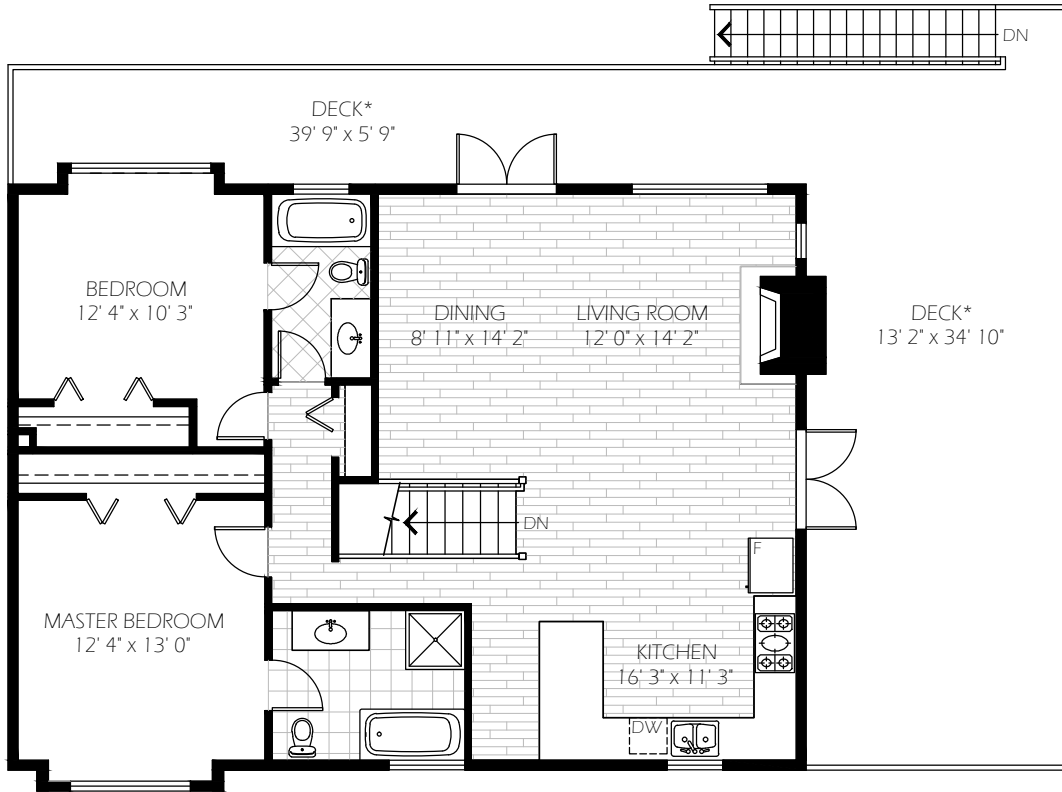

778.999.6472 | lisa@lisabillett.ca

604.727.6202 | colin@colinhall.ca

715 Crystal Court,
 North Vancouver

MAIN FLOOR	1,193 SQ FT
LOWER FLOOR	1,184 SQ FT
TOTAL AREA	2,377 SQ FT

GARAGE*	408 SQ FT
DECK*	712 SQ FT

Not Included in Total Area

MAIN FLOOR

LOWER FLOOR