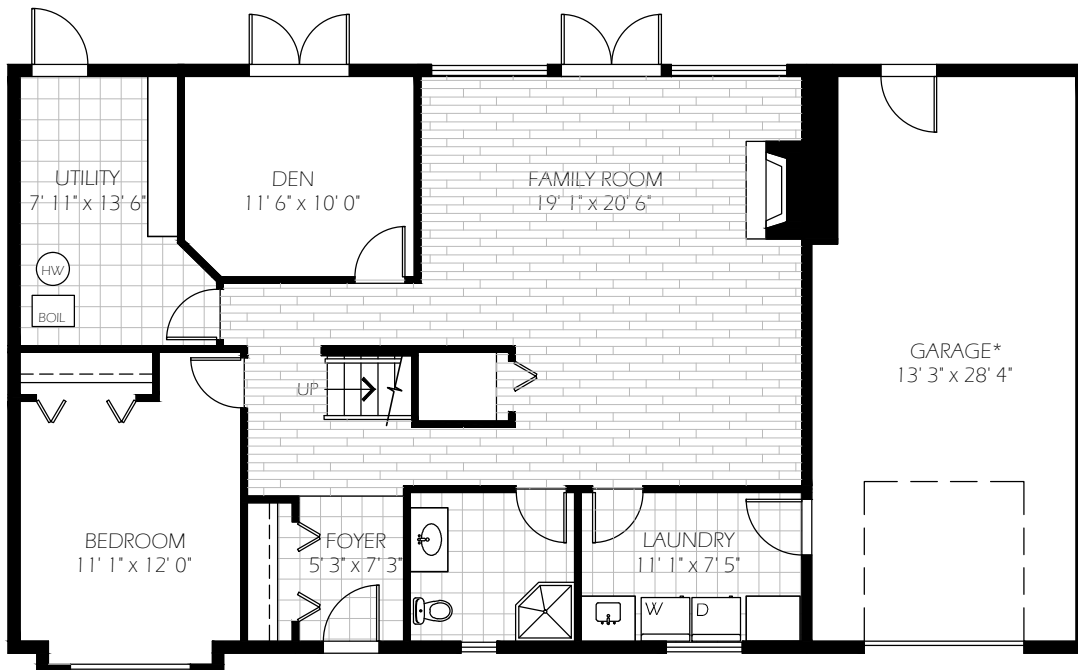

778.999.6472 | lisa@lisabillett.ca

604.727.6202 | colin@colinhall.ca

715 Crystal Court,
 North Vancouver

MAIN FLOOR	1,193 SQ FT
LOWER FLOOR	1,184 SQ FT
TOTAL AREA	2,377 SQ FT

GARAGE*	408 SQ FT
DECK*	712 SQ FT

Not Included in Total Area

MAIN FLOOR

LOWER FLOOR