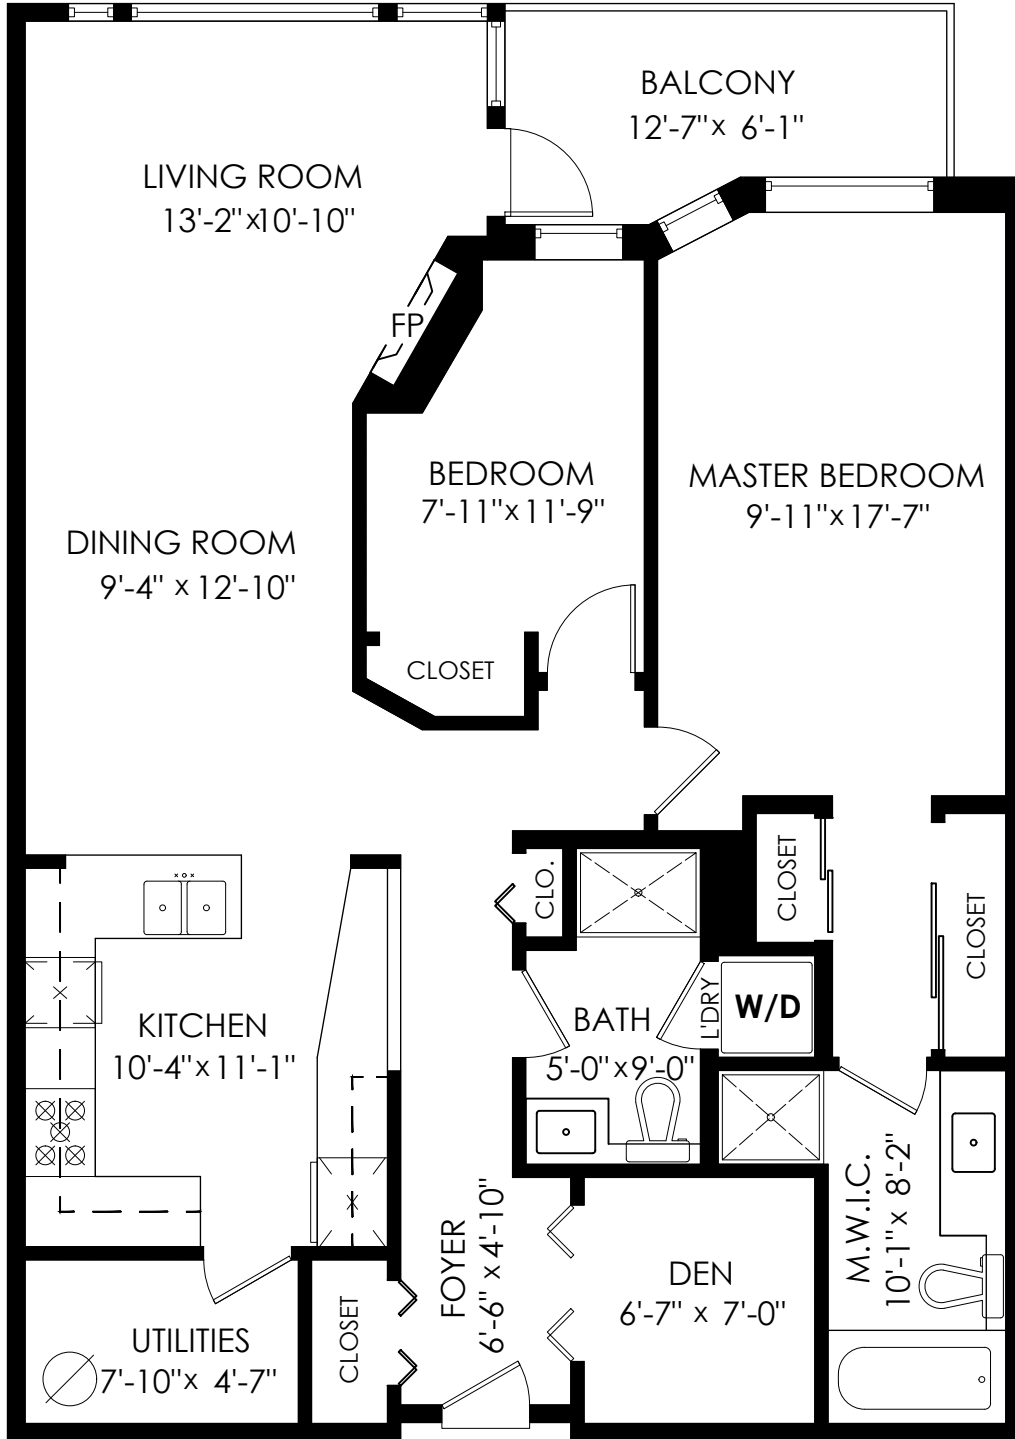

Floor Area: 1,101 sq.ft.

Balcony: 67 sq.ft.

Ceiling Height: 8'-0"

MEASURED ON: (2021-09-15)

info@pixlworks.com www.pixlworks.com 604.329.5788

E&O Insured. Total square foot calculated to gross unit area. SQFT based on interior measurements to exterior walls, not taken from original blueprints, may include unfinished area. This is for marketing purposes only and is not intended for architectural/construction use. All details, sizes & placements should be considered approximate within +/- 2% tolerance.