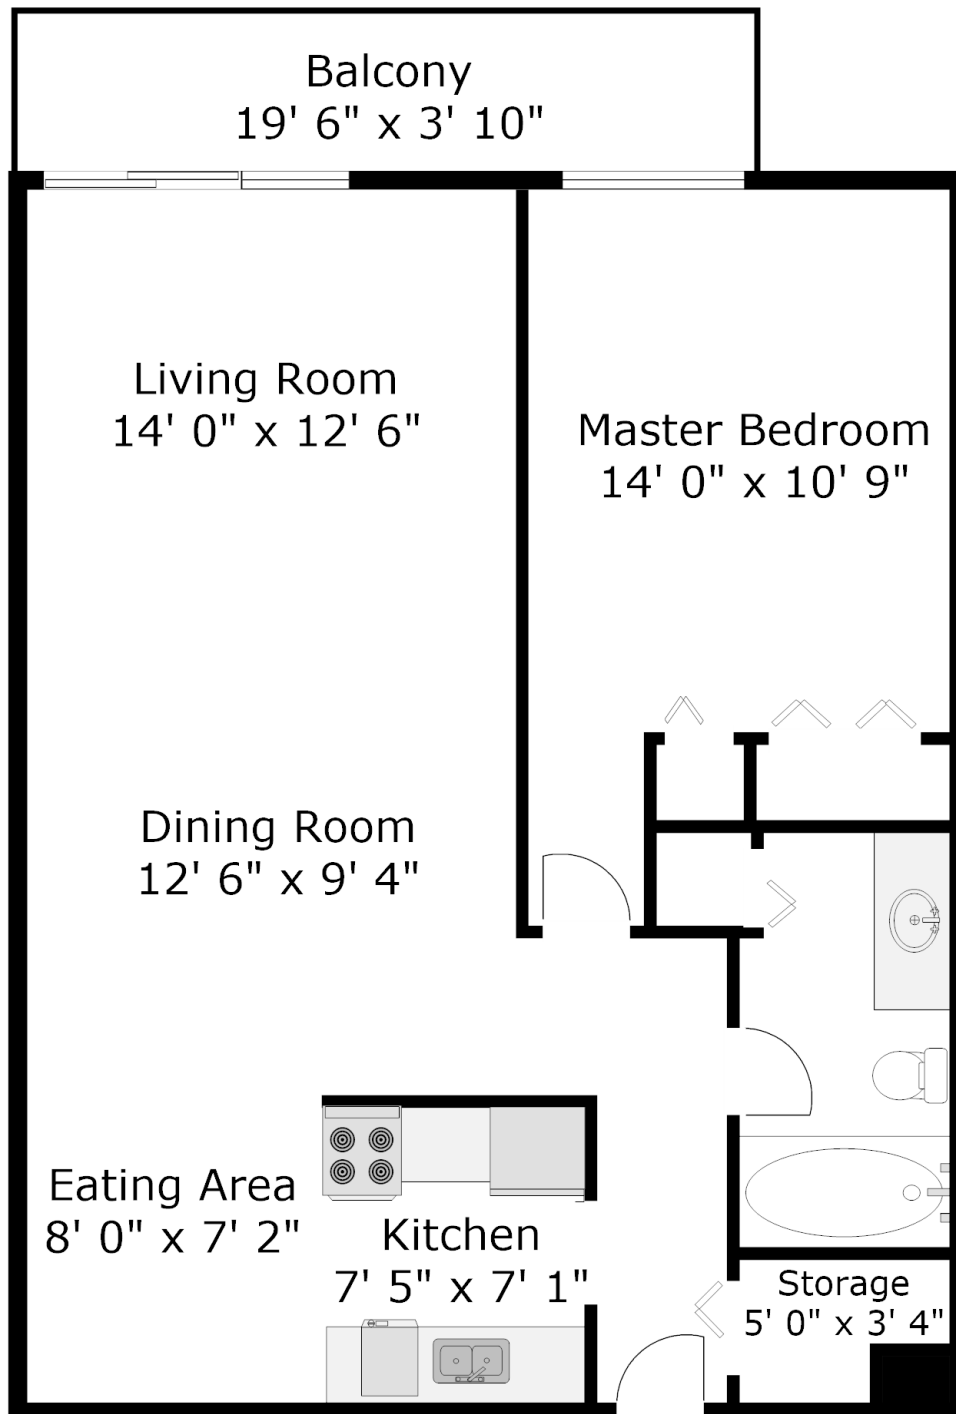

Colleen Almrud

778.688.5972

Natalie Walker

604.868.0028

Personal Real Estate Corporation

#208 - 1175 Ferguson Road, Tsawwassen, BC

Total 792 sq. ft.

Measurements and floor plan are approximate and are to be used for advertising purposes only.
Not suitable for construction or architectural use.
Measured May 2018.