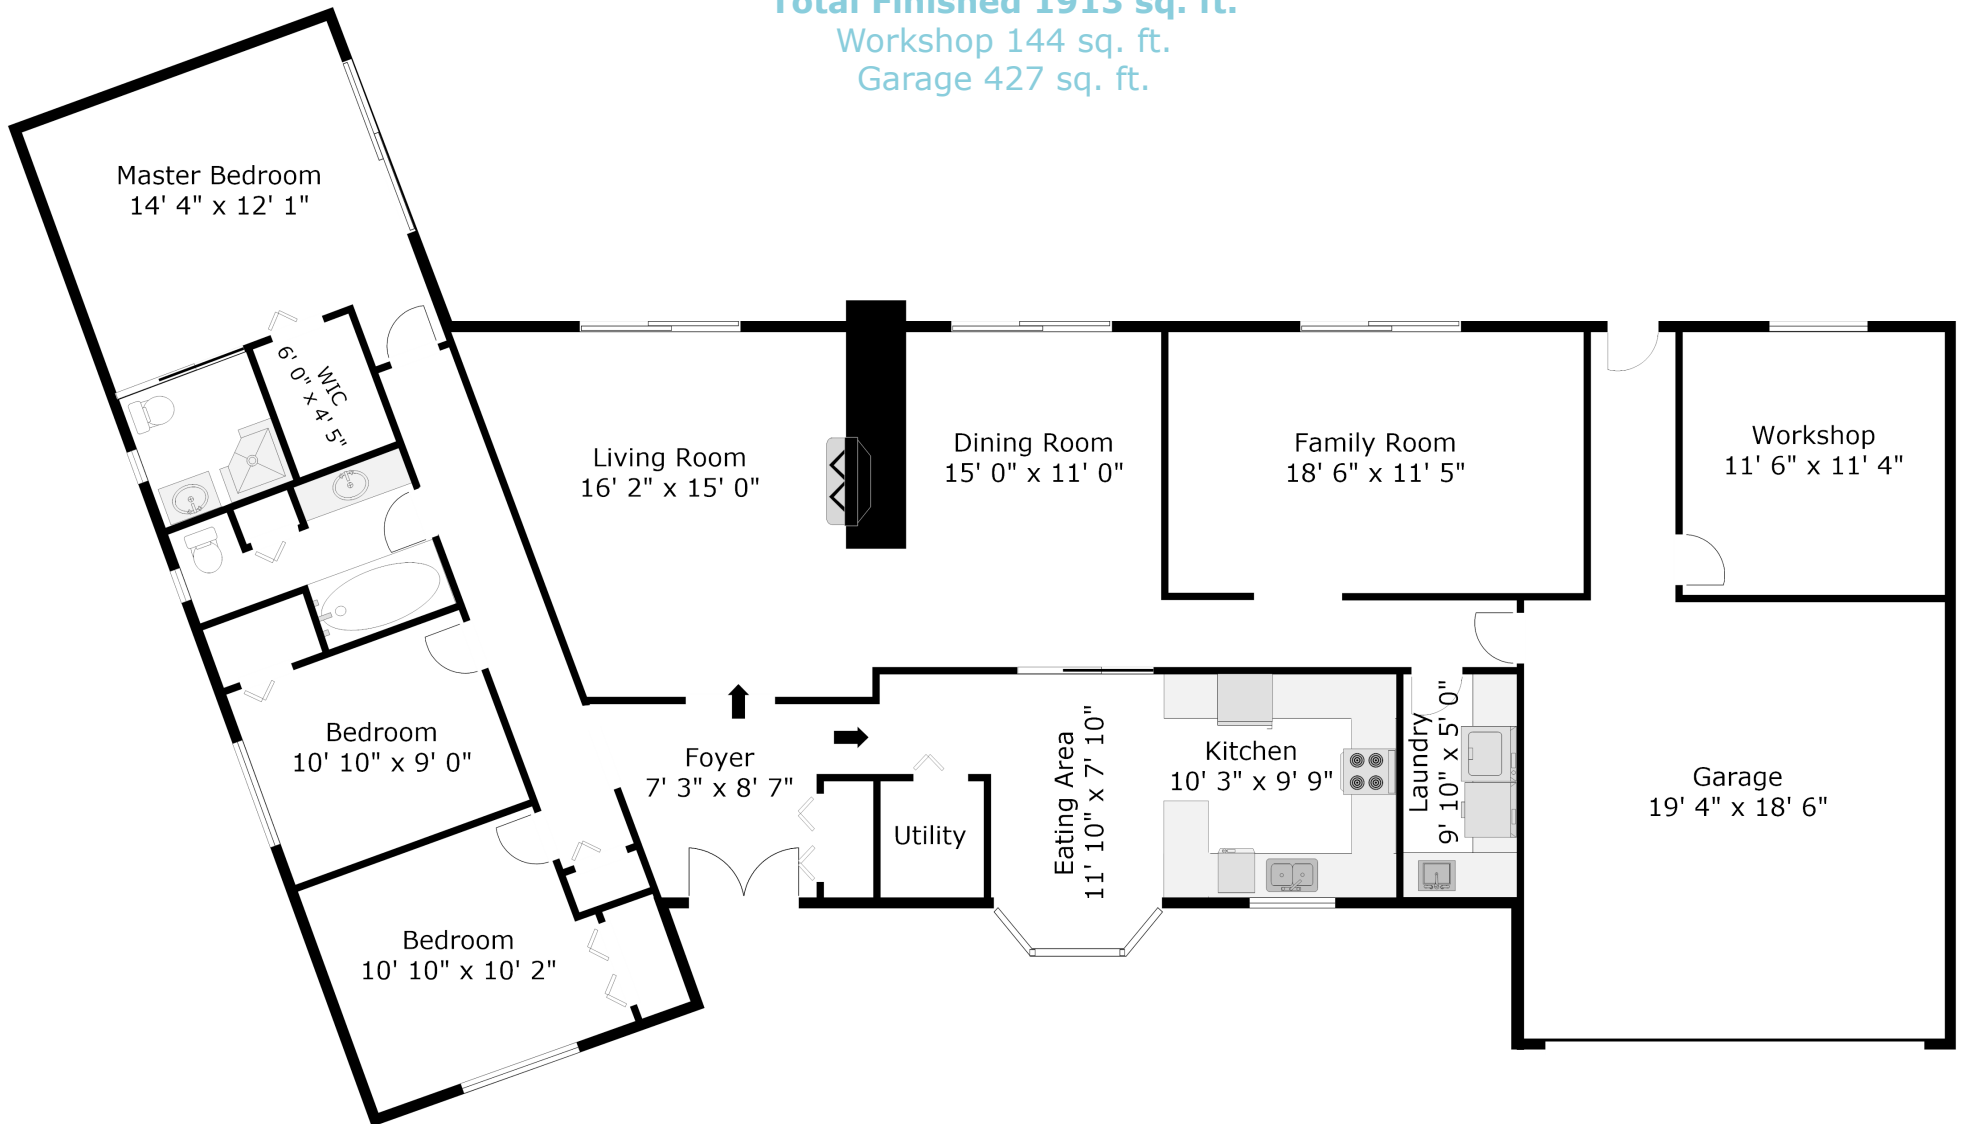

Garage 427 sq. ft.

Measurements and floor plan are approximate and are to be used for advertising purposes only.
Not suitable for construction or architectural use. Measured May 2019.