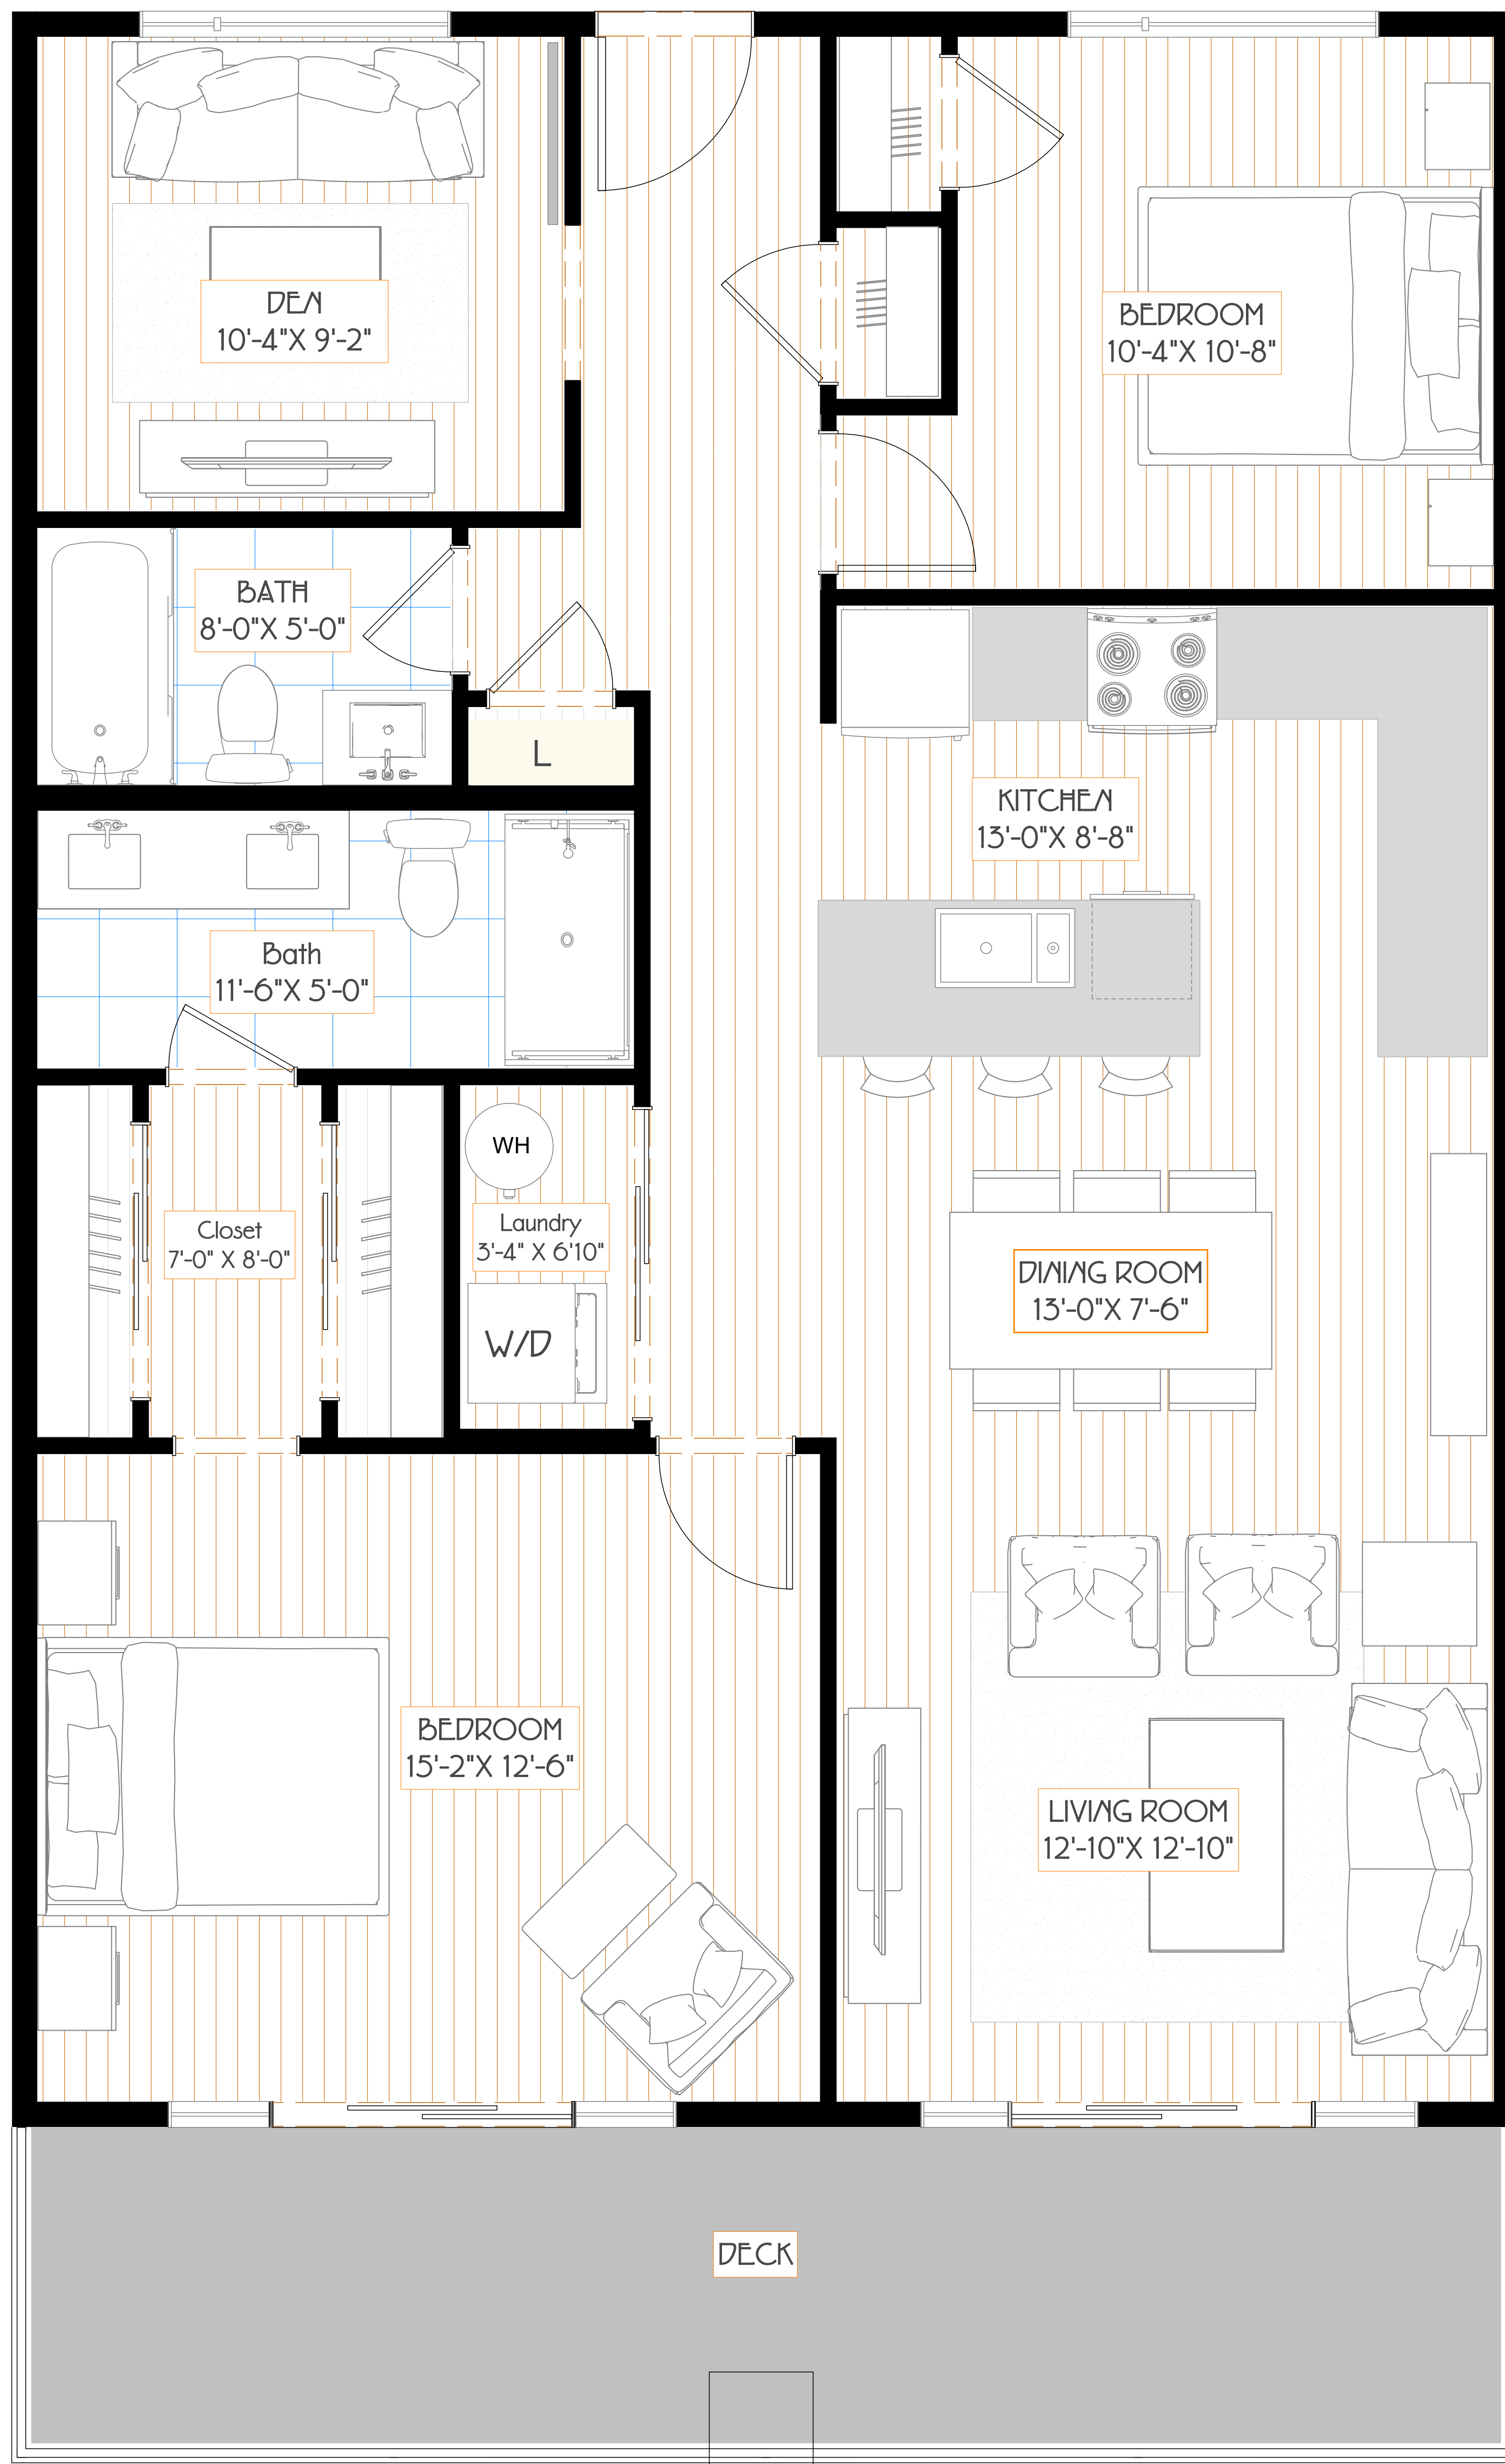

THE LOOKOUT

UNIT - A

2 BEDROOM / 2 BATH PLUS DEN

1,148 SQ FT

THE LOOKOUT

UNIT - B

2 BEDROOM / 2 BATH / DEN

1,189 SQ FT

THE LOOKOUT

UNIT - C-1

LEVELS 1-3

2 BEDROOM / 2 BATH / DEN

1,190 SQ FT

THE LOOKOUT

UNIT - C-2

LEVEL 4

2 BEDROOM / 2 BATH / DEN

1,190 / Q FT

THE LOOKOUT

UNIT - D
2 BEDROOM / 2 BATH / DEN
1,290 SQ FT

THE LOOKOUT

UNIT - E

2 BEDROOM / 2 BATH / DEN

1,285 SQ FT