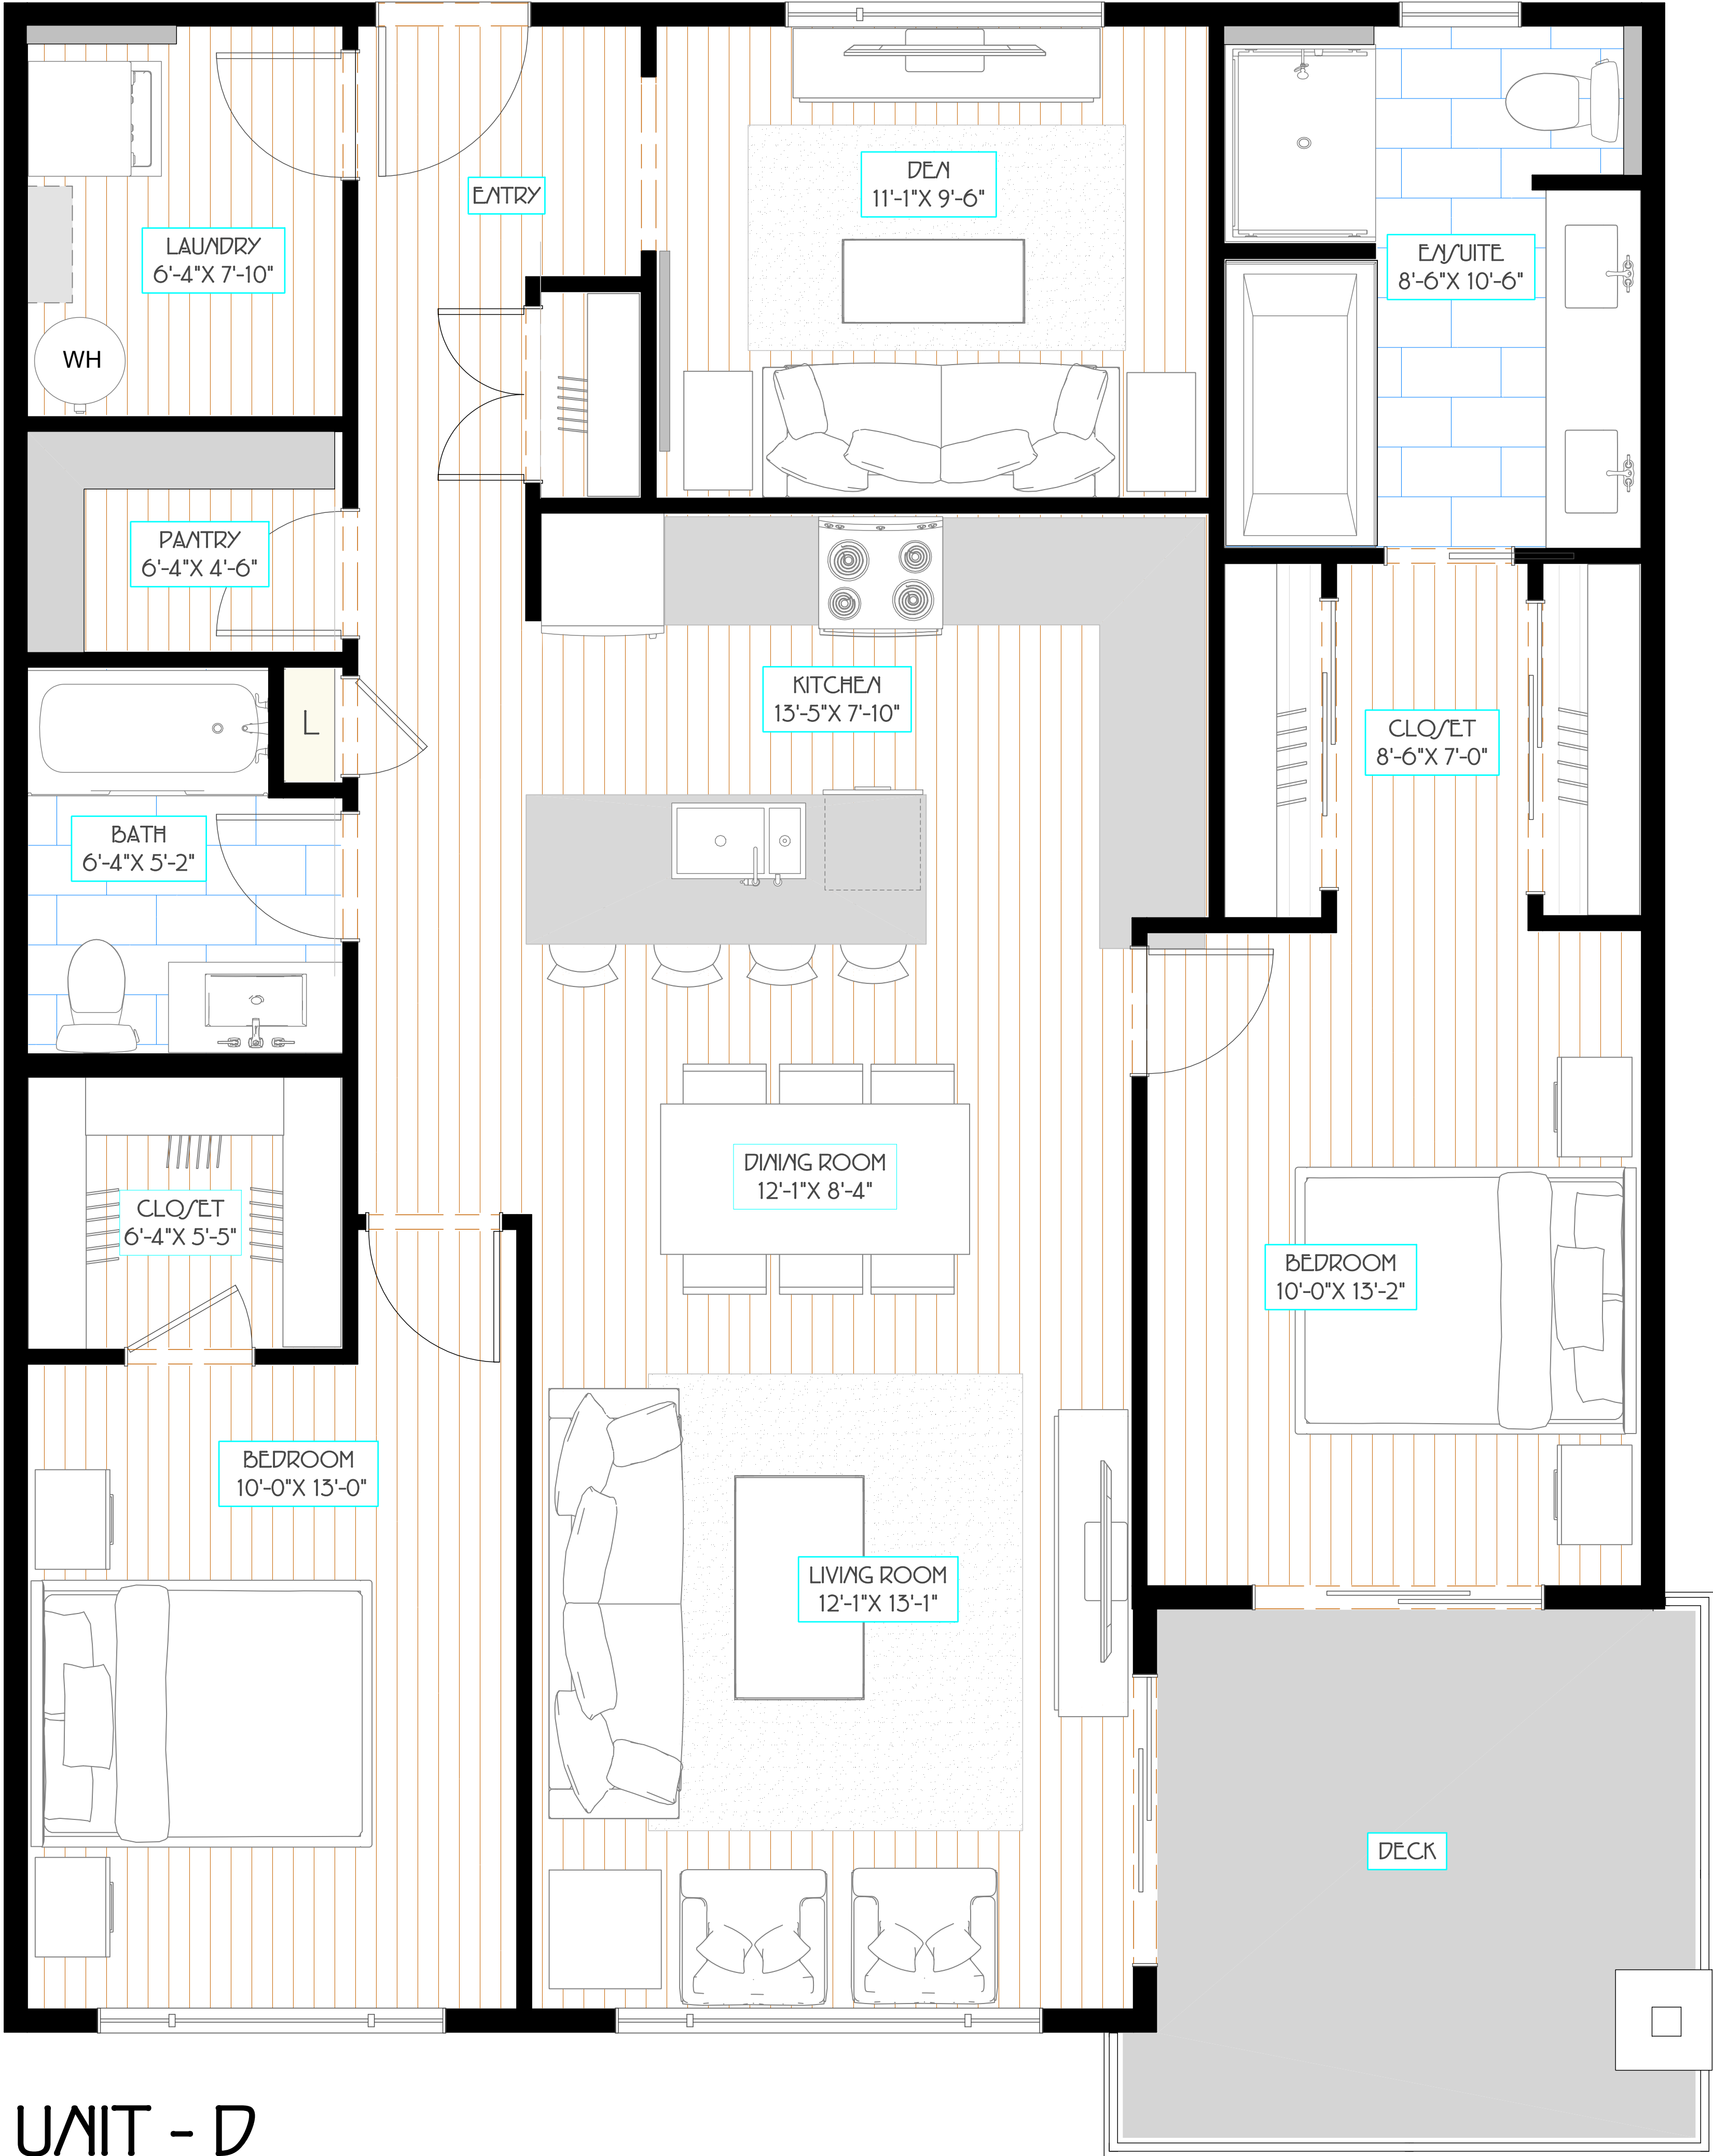

THE LOOKOUT

UNIT - A

2 BEDROOM / 2 BATH PLUS DEN

1,148 SQ FT

THE LOOKOUT

UNIT - B

2 BEDROOM / 2 BATH / DEN

1,189 SQ FT

THE LOOKOUT

UNIT - C-1

LEVELS 1-3

2 BEDROOM / 2 BATH / DEN

1,190 SQ FT

THE LOOKOUT

UNIT - C-2

LEVEL 4

2 BEDROOM / 2 BATH / DEN

1,190 / Q FT

THE LOOKOUT

UNIT - D
2 BEDROOM / 2 BATH / DEN
1,290 SQ FT

THE LOOKOUT

UNIT - E

2 BEDROOM / 2 BATH / DEN

1,285 SQ FT