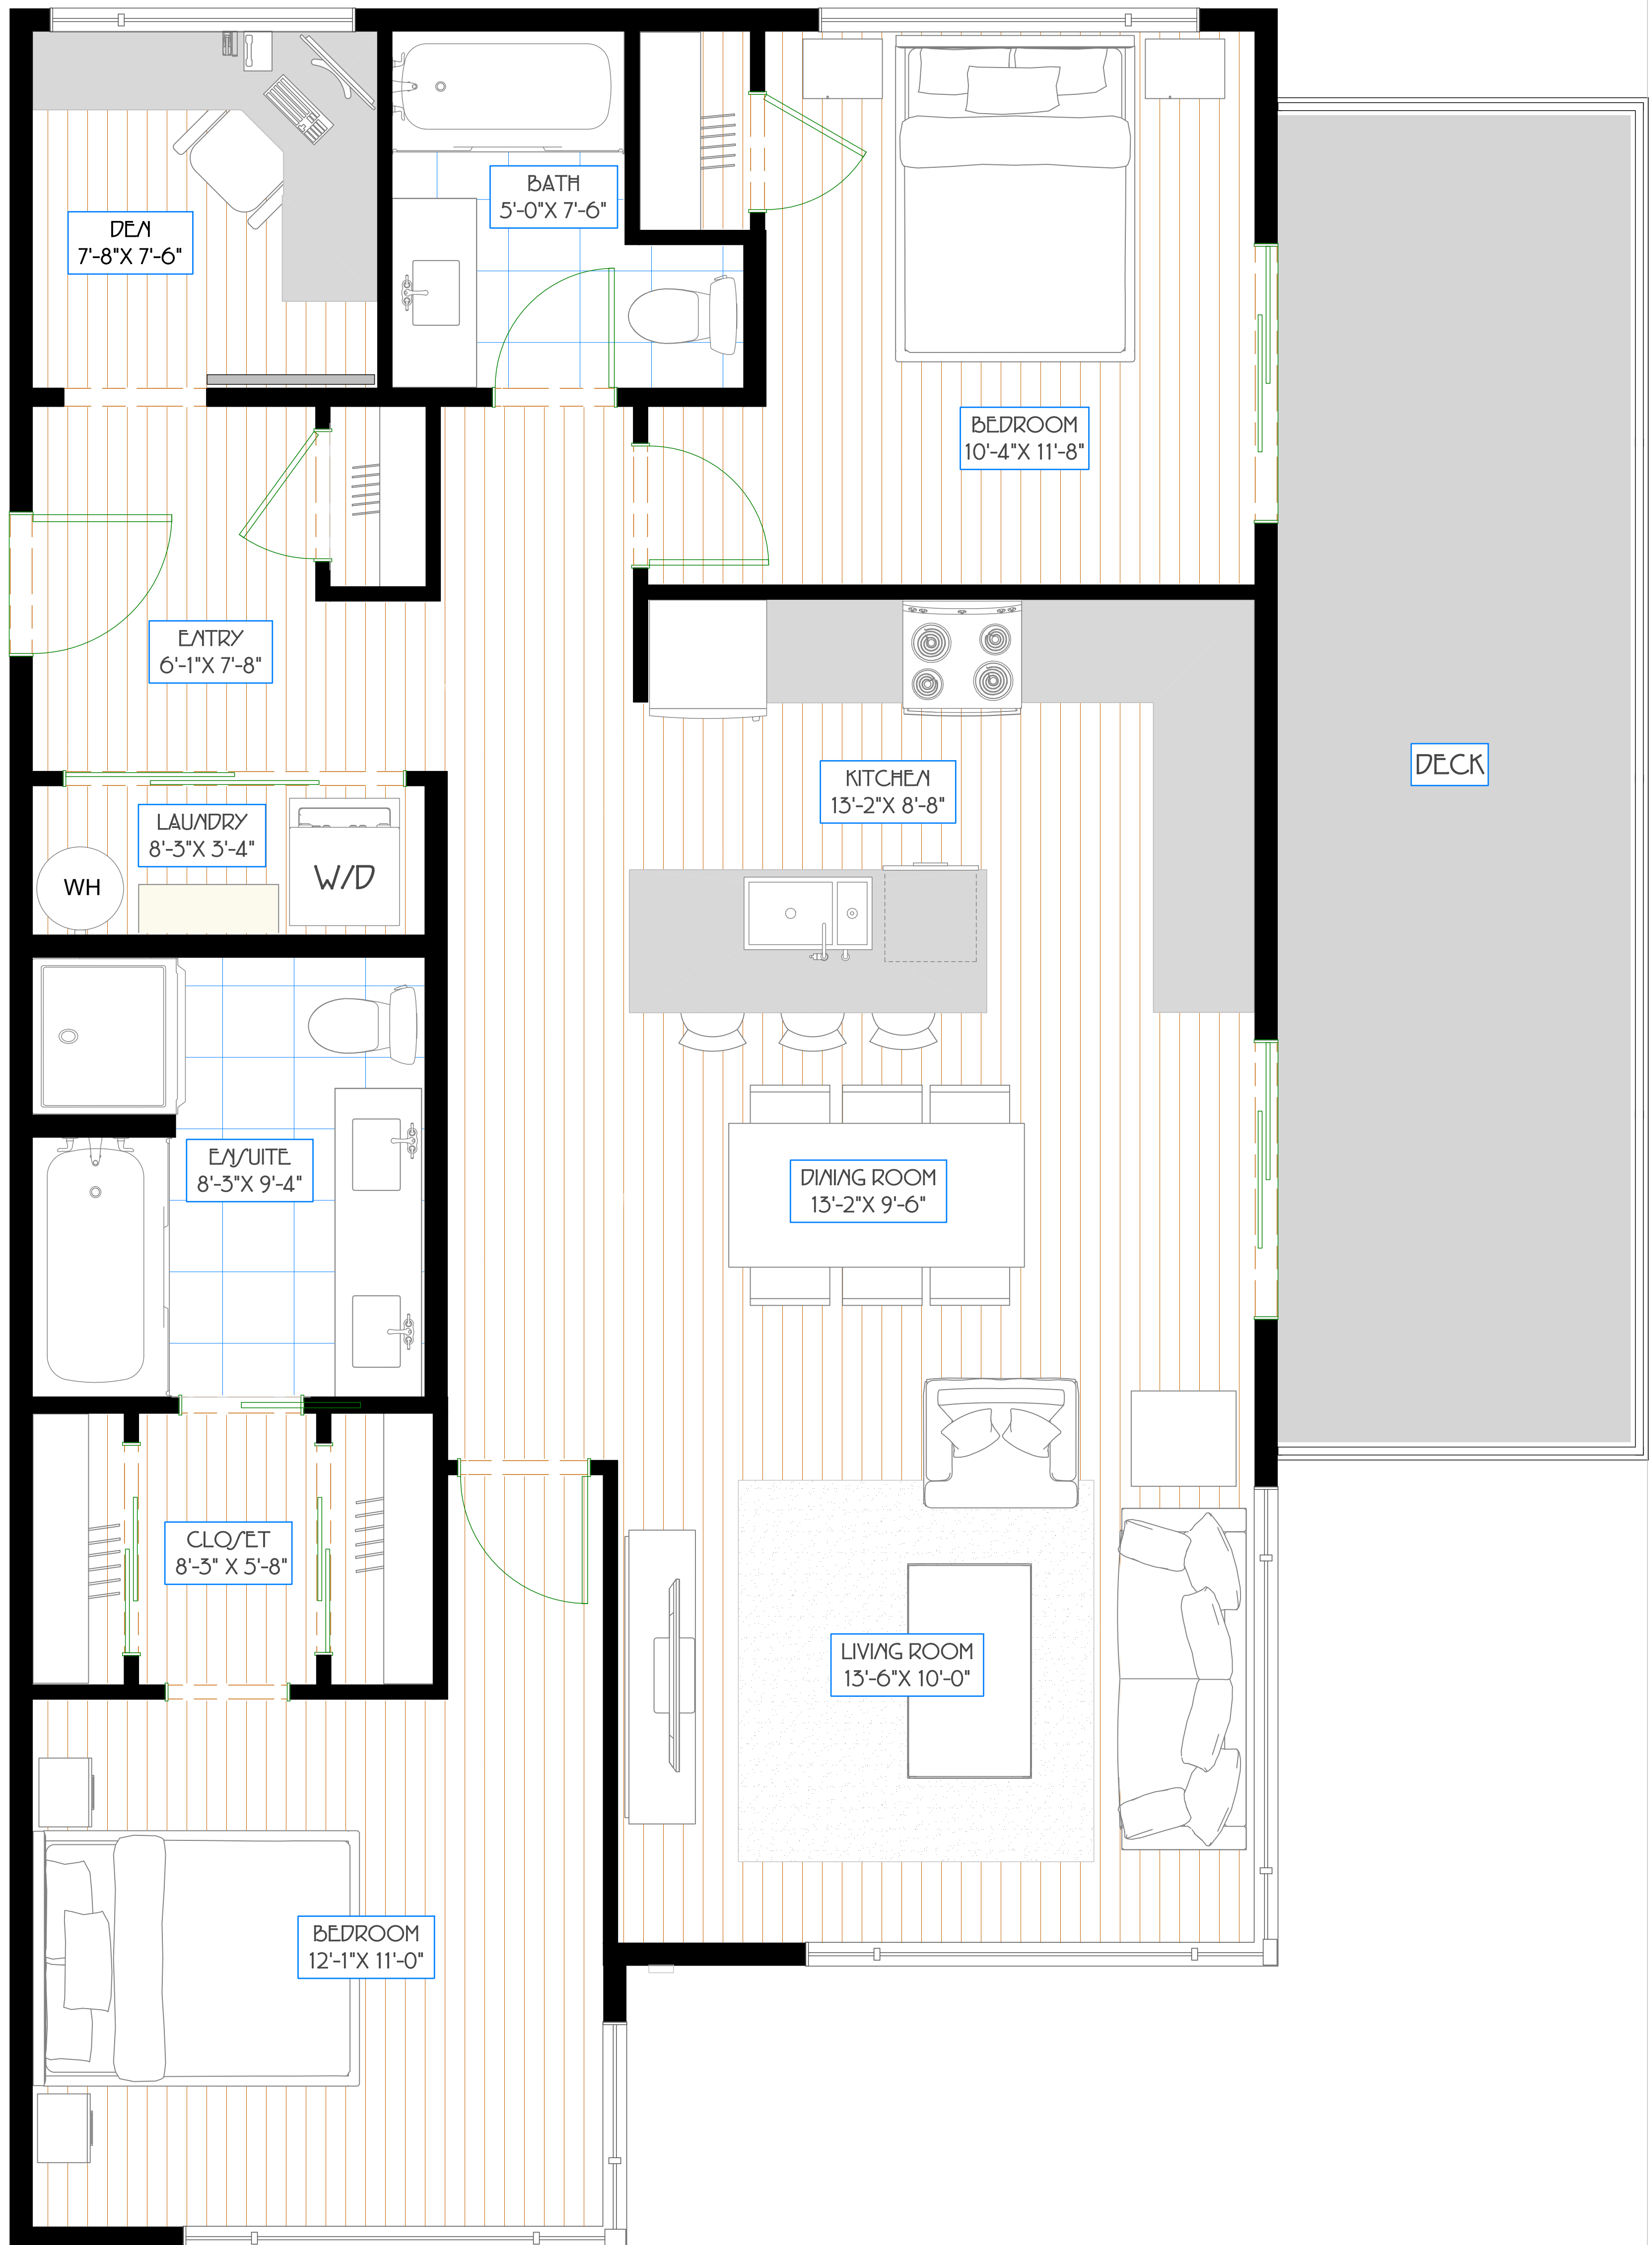

THE LOOKOUT

UNIT - A

2 BEDROOM / 2 BATH PLUS DEN

1,148 SQ FT

THE LOOKOUT

UNIT - B

2 BEDROOM / 2 BATH / DEN

1,189 SQ FT

THE LOOKOUT

UNIT - C-1

LEVELS 1-3

2 BEDROOM / 2 BATH / DEN

1,190 SQ FT

THE LOOKOUT

UNIT - C-2

LEVEL 4

2 BEDROOM / 2 BATH / DEN

1,190 / Q FT

THE LOOKOUT

UNIT - D
2 BEDROOM / 2 BATH / DEN
1,290 SQ FT

THE LOOKOUT

UNIT - E

2 BEDROOM / 2 BATH / DEN

1,285 SQ FT