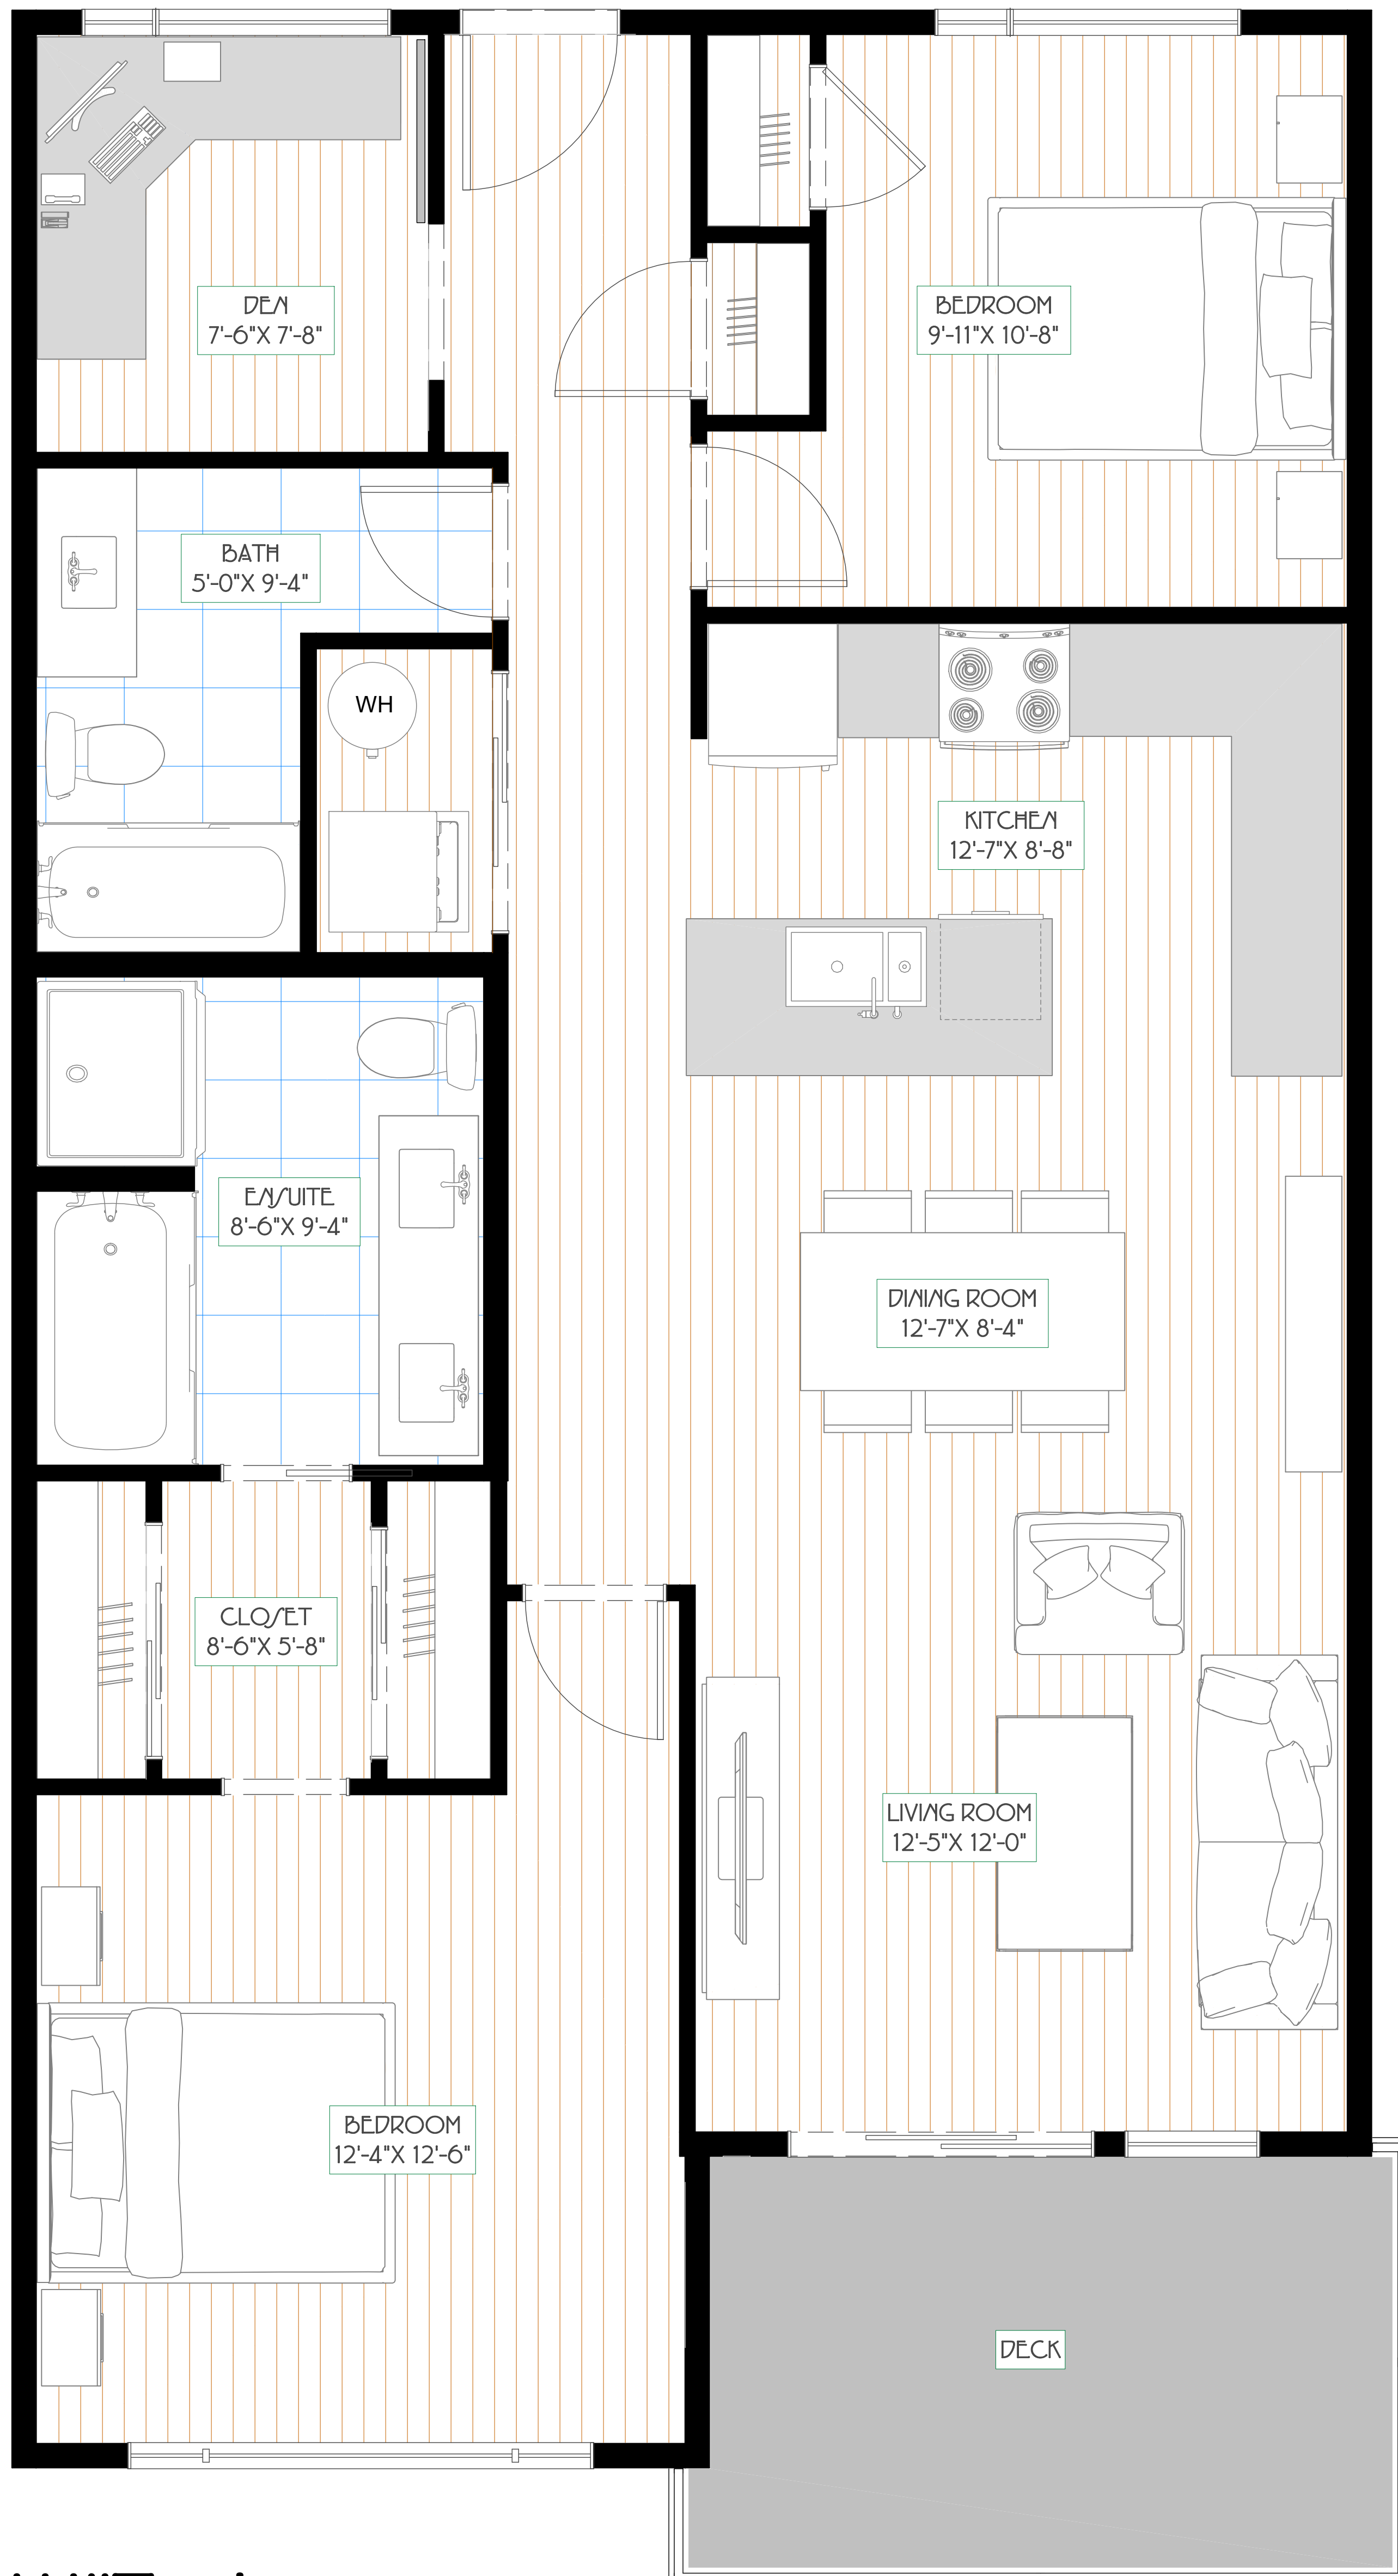

THE LOOKOUT

UNIT - A

2 BEDROOM / 2 BATH PLUS DEN

1,148 SQ FT

THE LOOKOUT

UNIT - B

2 BEDROOM / 2 BATH / DEN

1,189 SQ FT

THE LOOKOUT

UNIT - C-1

LEVELS 1-3

2 BEDROOM / 2 BATH / DEN

1,190 SQ FT

THE LOOKOUT

UNIT - C-2

LEVEL 4

2 BEDROOM / 2 BATH / DEN

1,190 / Q FT

THE LOOKOUT

UNIT - D
2 BEDROOM / 2 BATH / DEN
1,290 SQ FT

THE LOOKOUT

UNIT - E

2 BEDROOM / 2 BATH / DEN

1,285 SQ FT