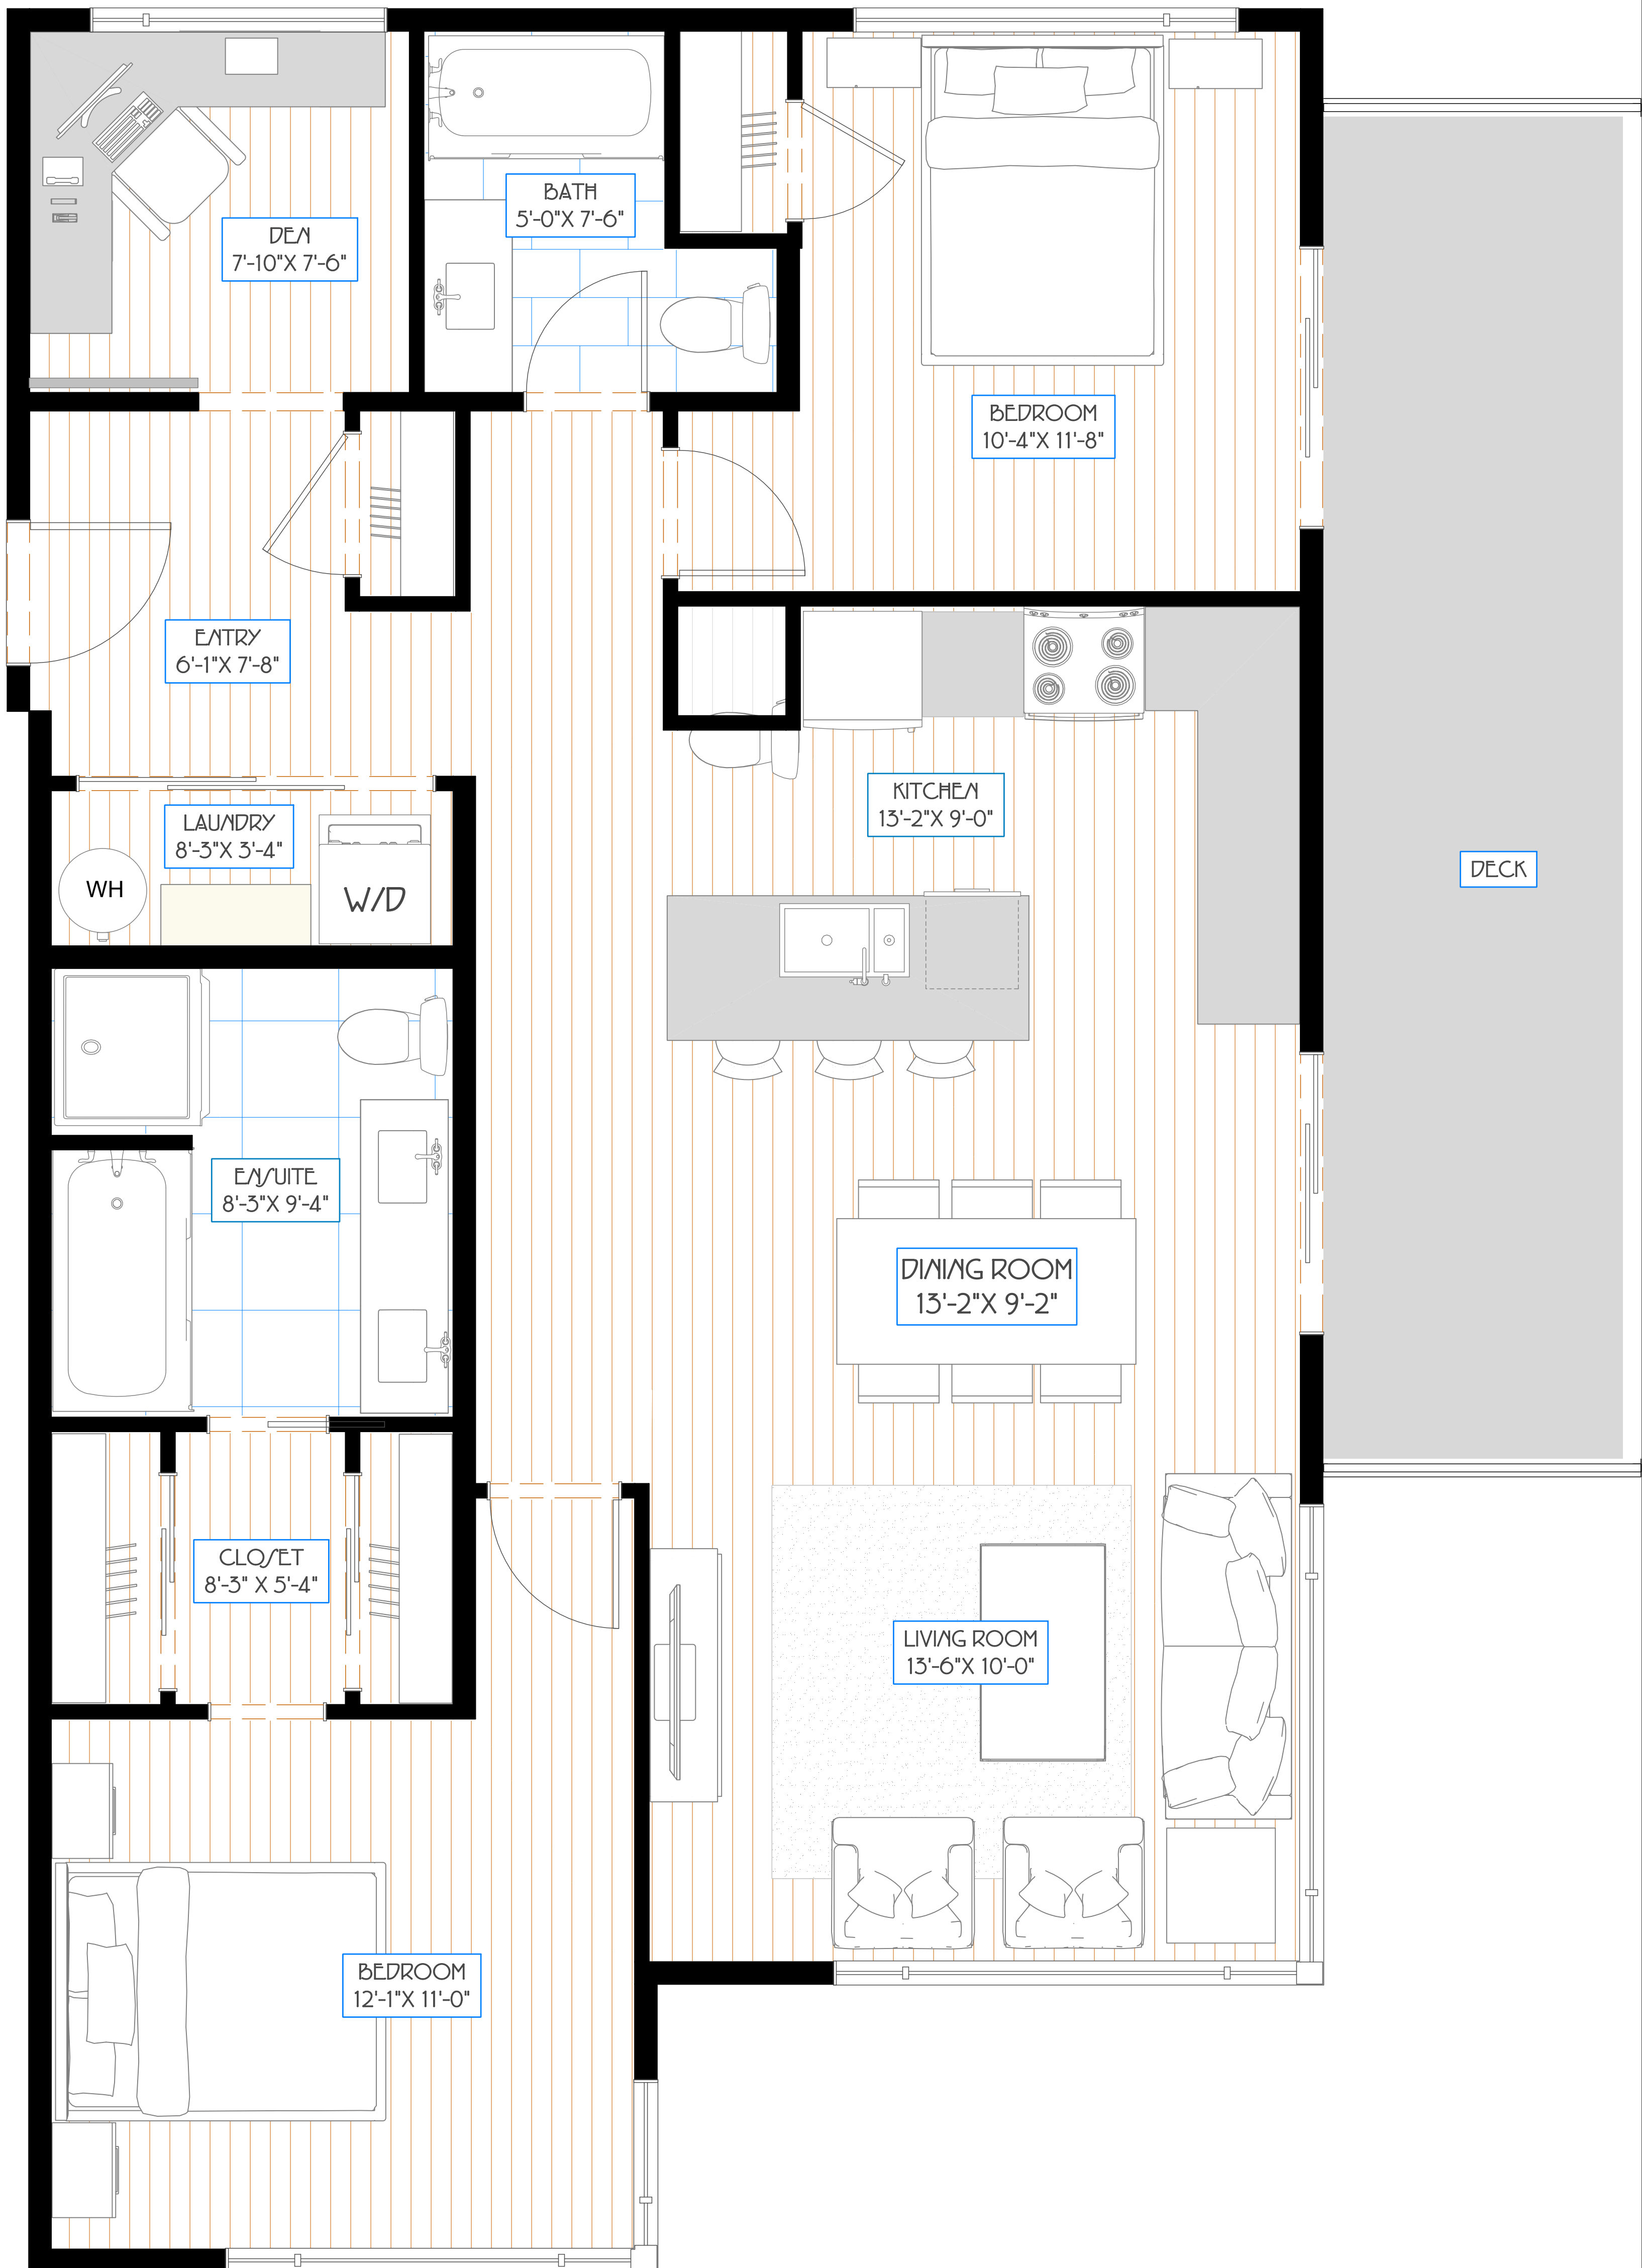

THE LOOKOUT

UNIT - A

2 BEDROOM / 2 BATH PLUS DEN

1,148 SQ FT

THE LOOKOUT

UNIT - B

2 BEDROOM / 2 BATH / DEN

1,189 SQ FT

THE LOOKOUT

UNIT - C-1

LEVELS 1-3

2 BEDROOM / 2 BATH / DEN

1,190 SQ FT

THE LOOKOUT

UNIT - C-2

LEVEL 4

2 BEDROOM / 2 BATH / DEN

1,190 / Q FT

THE LOOKOUT

UNIT - D
2 BEDROOM / 2 BATH / DEN
1,290 SQ FT

THE LOOKOUT

UNIT - E

2 BEDROOM / 2 BATH / DEN

1,285 SQ FT