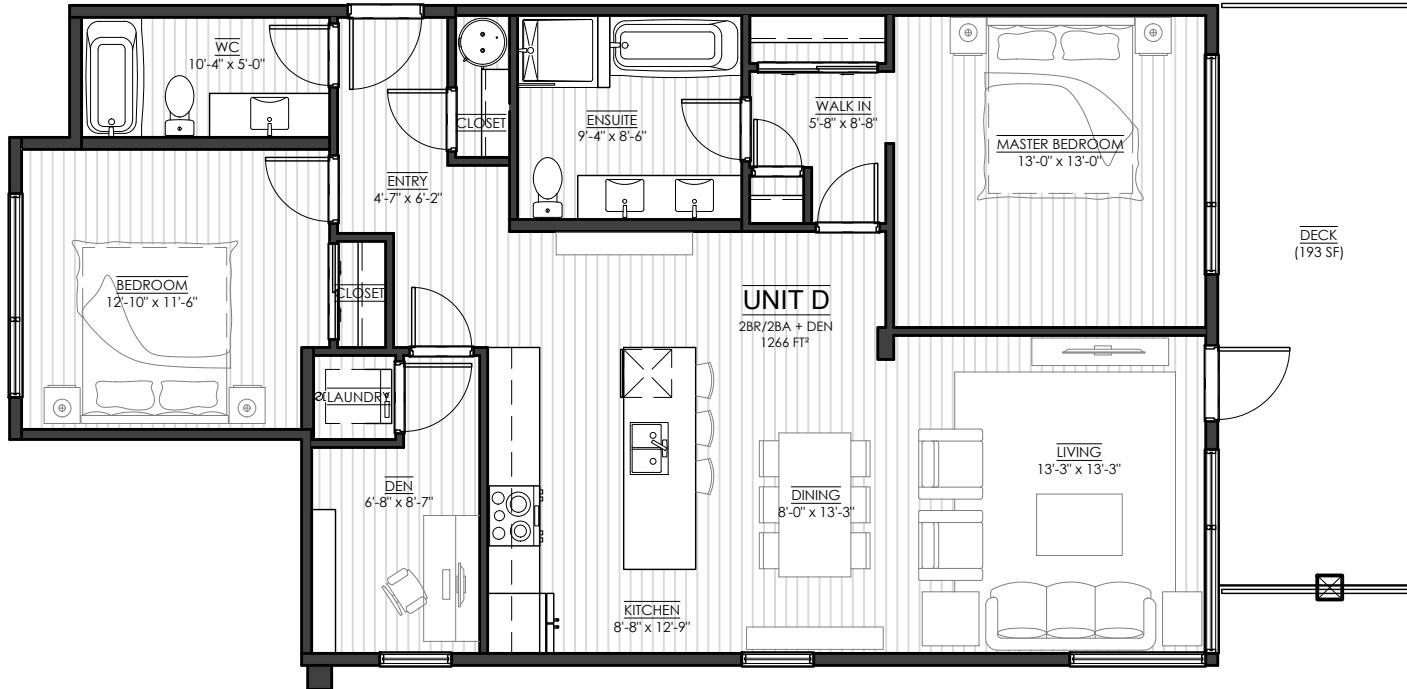

LEVEL 6

LEVEL 3, 4, & 5

LEVEL 2

LEVEL 1

## UNIT D

2 BED + 2 BATH + DEN  
FLOOR AREA: 1,266 SF  
PATIOS & BALCONIES MAY VARY

Dimensions, sizes, specifications, layouts and materials are approximate only and subject to change without notice. E.&O.E.