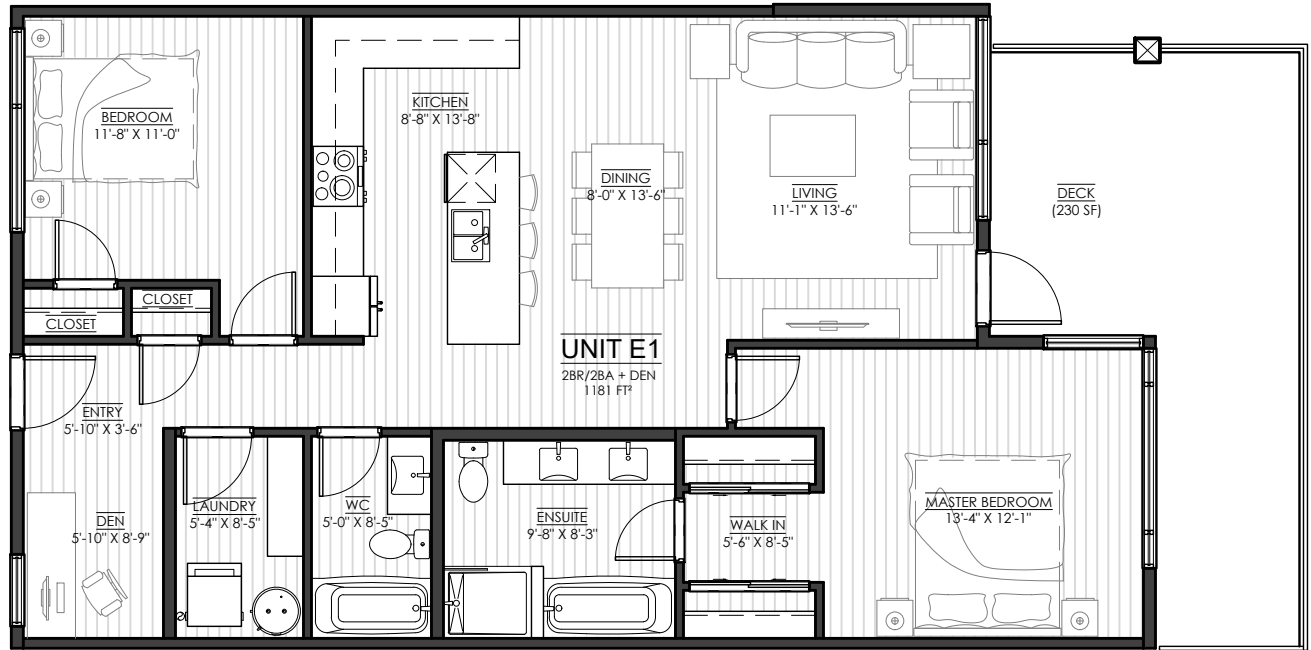

LEVEL 6

LEVEL 3, 4, & 5

LEVEL 2

LEVEL 1

PARQ SHORE

UNIT E1

2 BED + 2 BATH + DEN
FLOOR AREA: 1,181 SF
PATIOS & BALCONIES MAY VARY

Dimensions, sizes, specifications, layouts and materials are approximate only and subject to change without notice. E.&O.E.