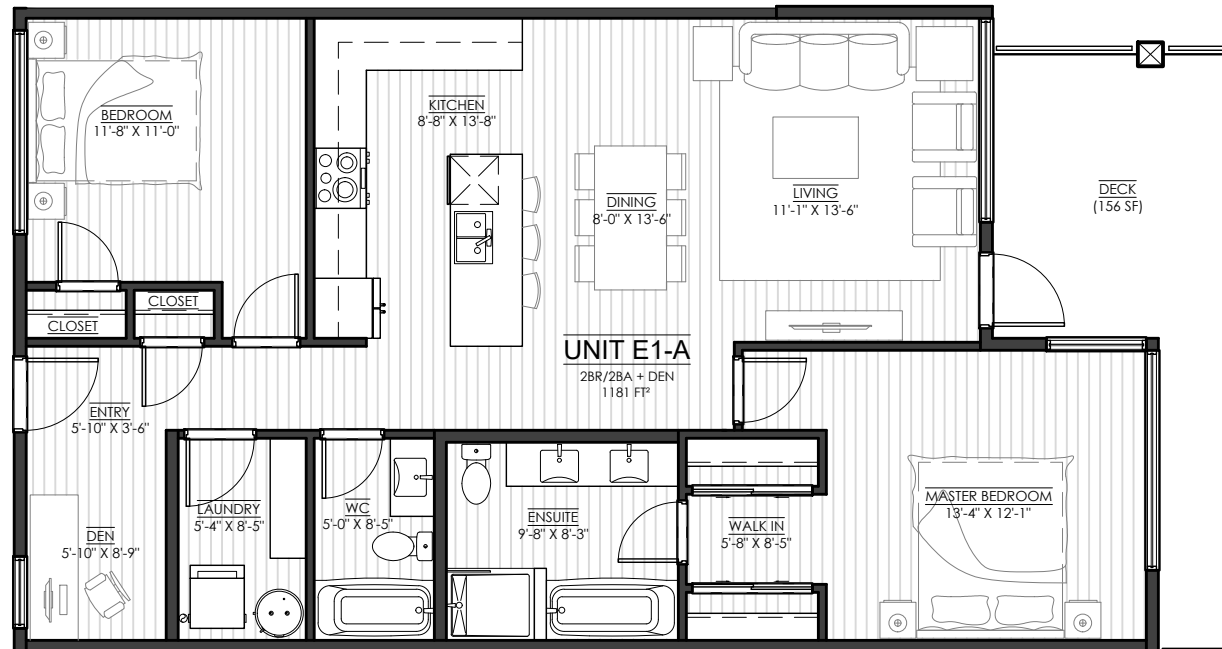

LEVEL 6

LEVEL 3, 4, & 5

LEVEL 2

LEVEL 1

PARQ SHORE

UNIT E1-A

2 BED + 2 BATH + DEN
FLOOR AREA: 1,181 SF
PATIOS & BALCONIES MAY VARY

Dimensions, sizes, specifications, layouts and materials are approximate only and subject to change without notice. E.&O.E.