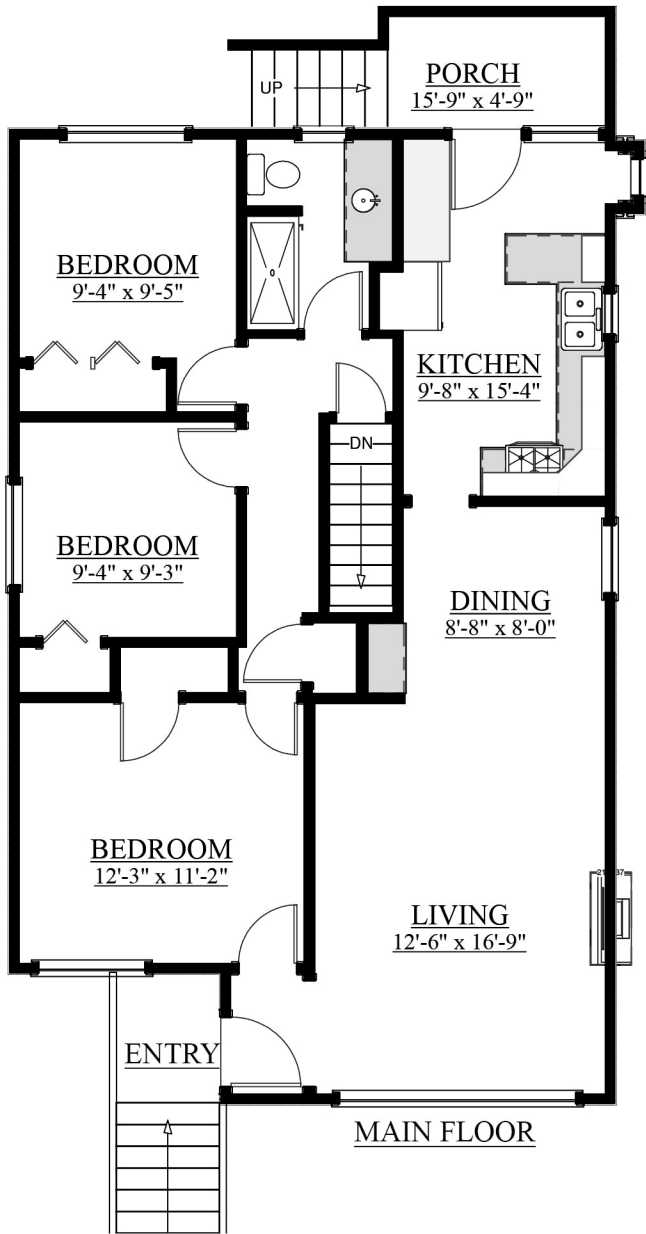

Dan Goluboff
 ROYAL LEPAGE SUSSEX
 C: 604.377.7616
 E: dan@dangoluboff.ca

304 40TH AVE E
 VANCOUVER BC V5W 1L9

Main Floor: 1049 sqft
 Lower Floor: 1049 sqft

Total Living: 2098 sqft

LiteralConcepts

Measurements are derived by the ANSI Z765-2013 square footage standard