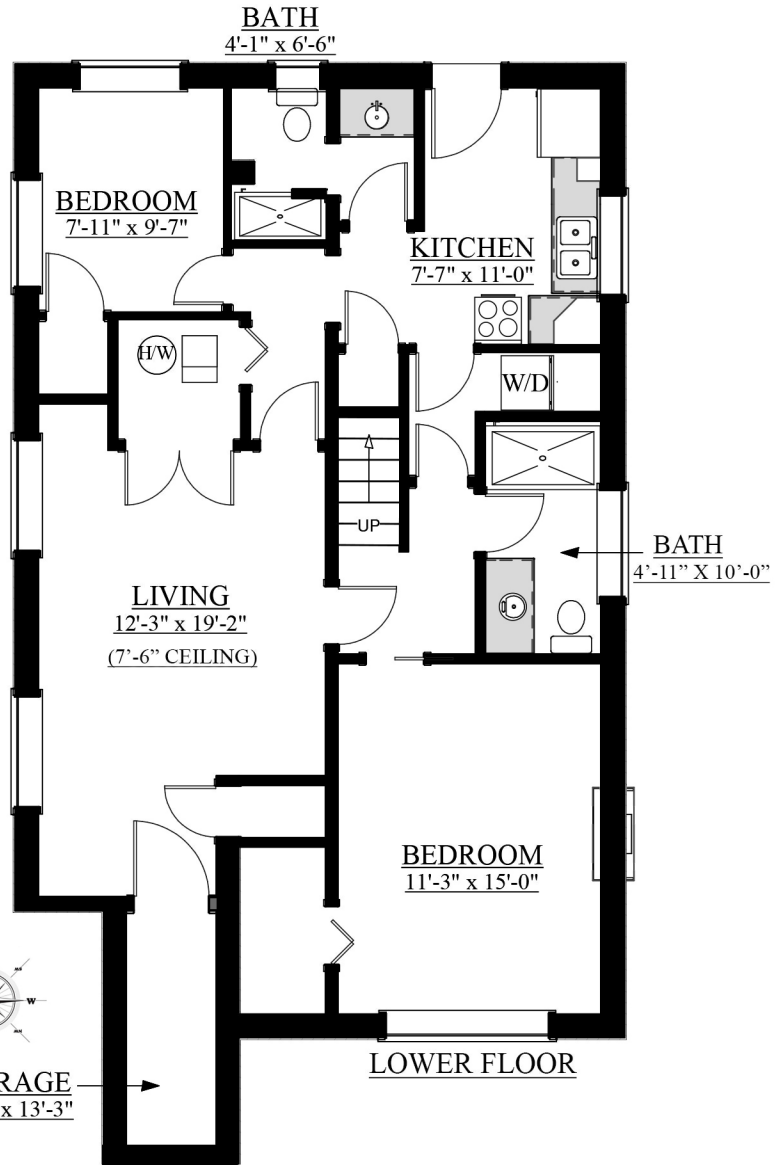

Dan Goluboff
 ROYAL LEPAGE SUSSEX
 C: 604.377.7616
 E: dan@dangoluboff.ca

304 40TH AVE E
 VANCOUVER BC V5W 1L9

Main Floor: 1049 sqft
 Lower Floor: 1049 sqft

Total Living: 2098 sqft

LiteralConcepts

Measurements are derived by the ANSI Z765-2013 square footage standard