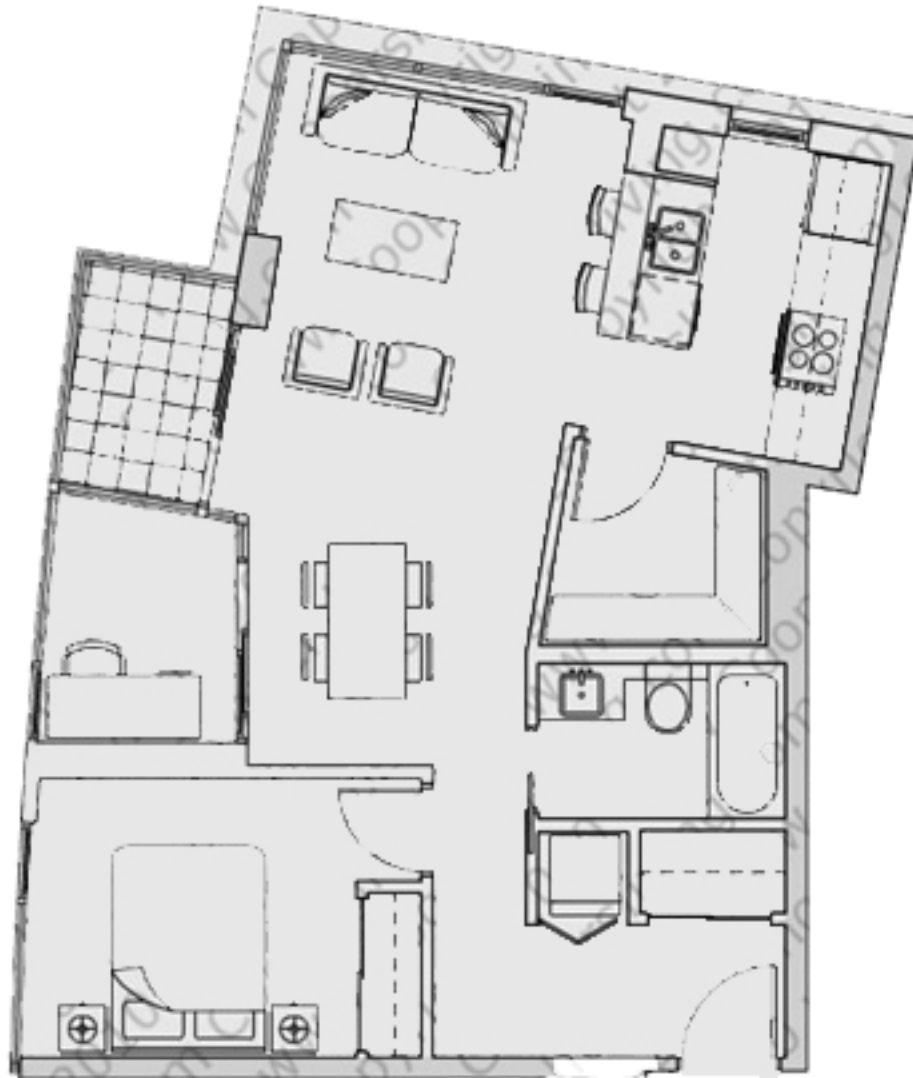

Suite 06

One Bedroom + Den

Floors 8th to 32nd

Enclosed Area 732 sq. ft.

Balcony 39 sq. ft.

*Measurements and floorplan are approximate