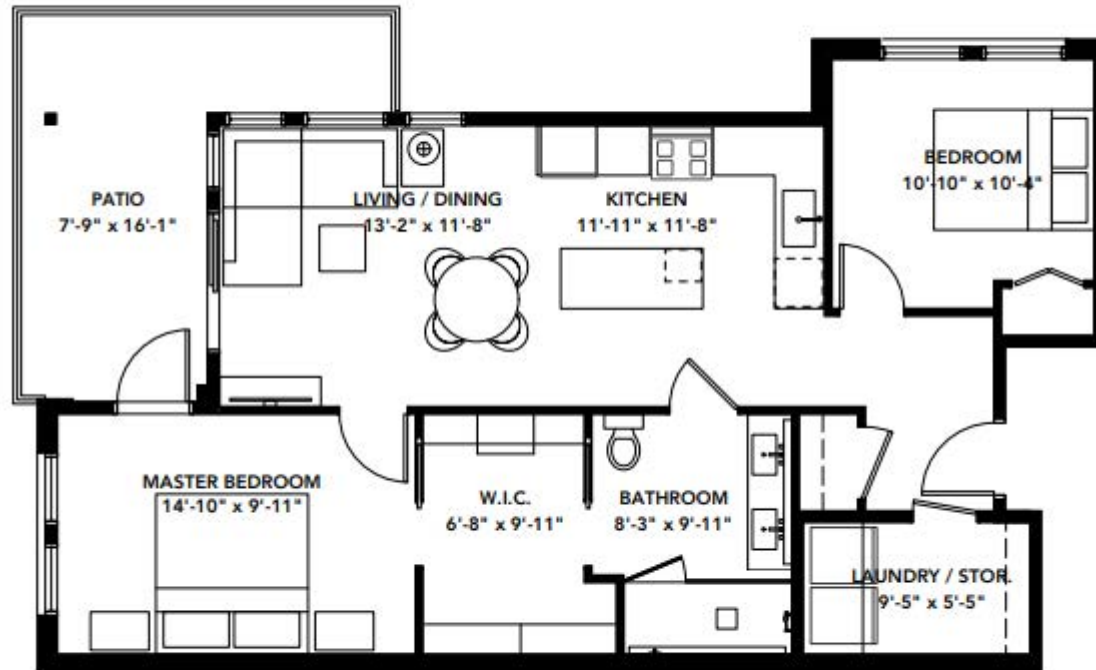

Floor Plan: 01

2 BEDROOMS
1 BATH

INDOOR
889 SQFT

DELTA GREEN

FLOOR LEVEL 1

FLOOR LEVEL 2

FLOOR LEVEL 3