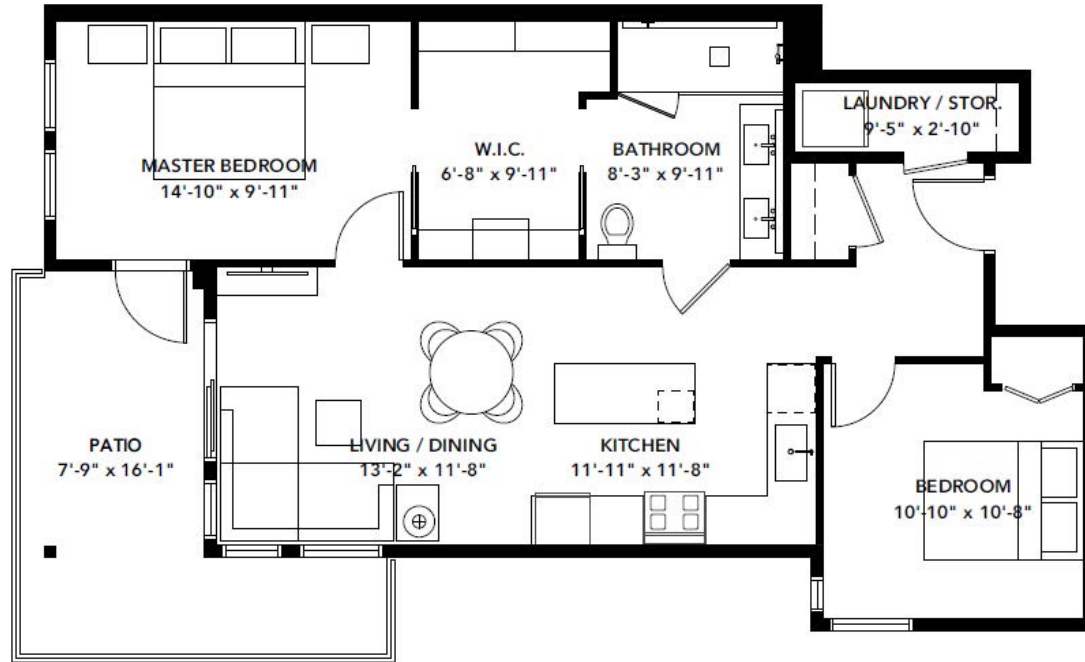

# Floor Plan: 02

2 BEDROOMS  
1 BATH

INDOOR  
871 - 880 SQFT

DELTA GREEN

FLOOR LEVEL 1

FLOOR LEVEL 2

FLOOR LEVEL 3