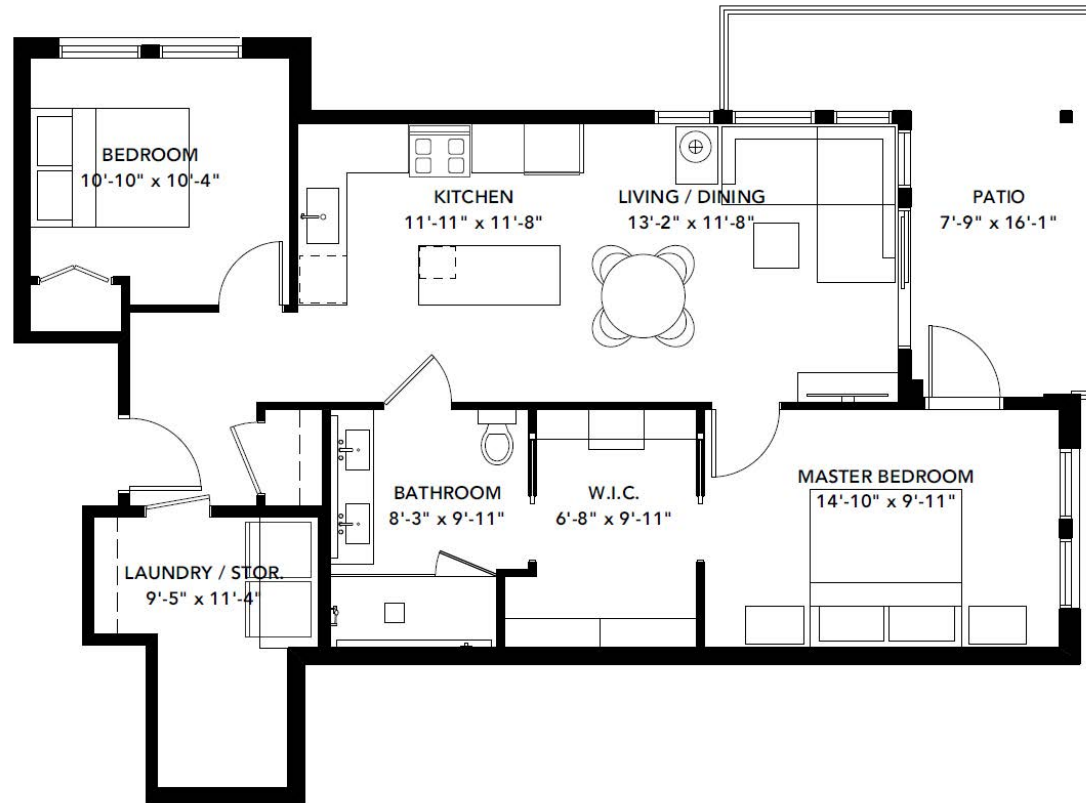

# Floor Plan: 03

2 BEDROOMS  
1 BATH

INDOOR  
923 - 945 SQFT

DELTA GREEN

FLOOR LEVEL 1

FLOOR LEVEL 2

FLOOR LEVEL 3