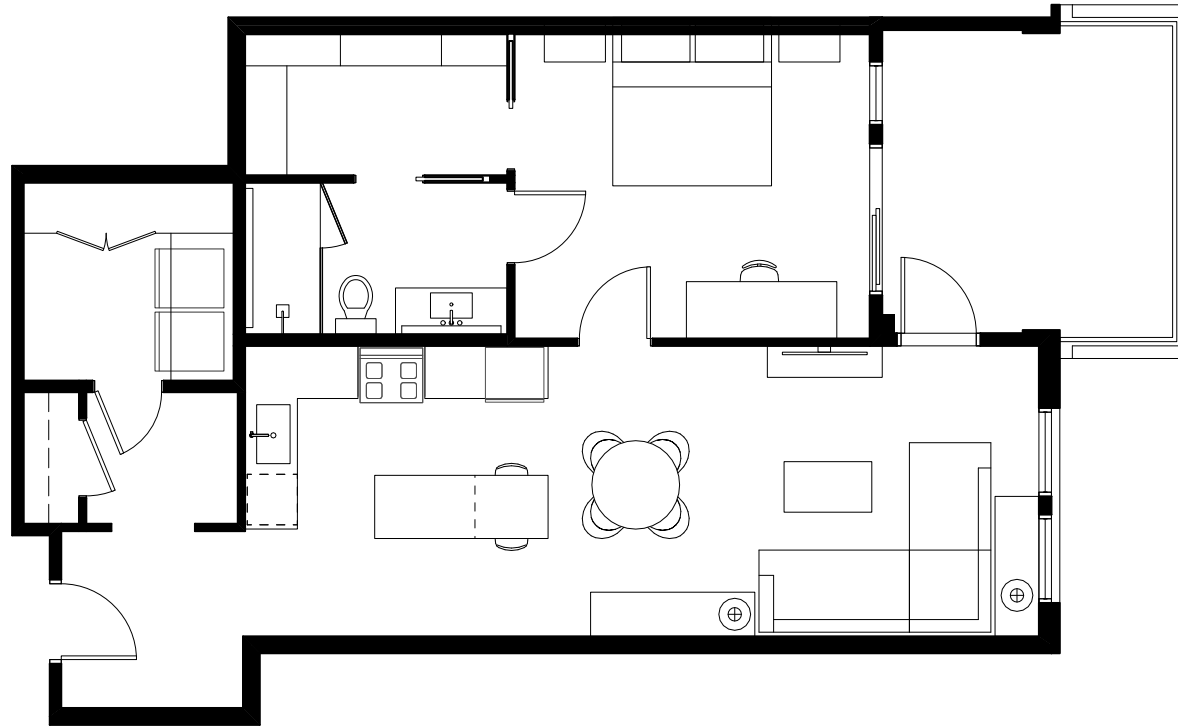

Floor Plan: 04

1 BED
1 BATH

INDOOR
884 SQFT

DELTA GREEN

FLOOR LEVEL 1

FLOOR LEVEL 2

FLOOR LEVEL 3