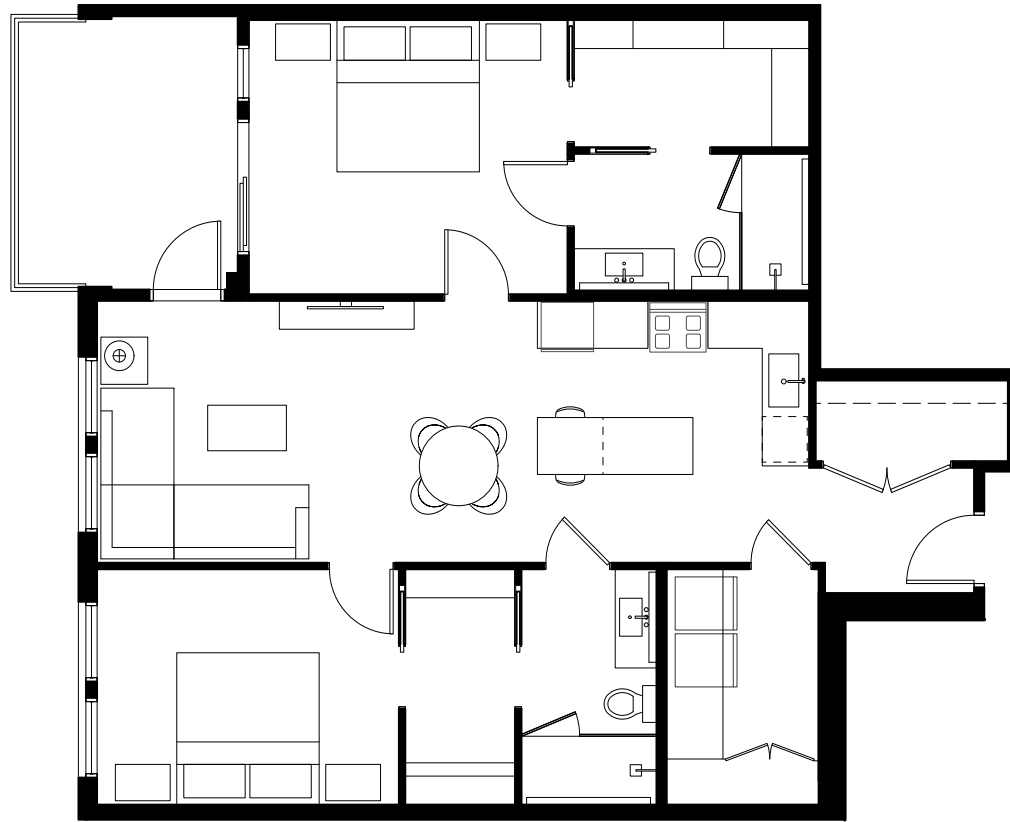

# Floor Plan: 05

2 BEDS  
2 BATHS

INDOOR  
1,133 SQFT

DELTA GREEN

FLOOR LEVEL 1

FLOOR LEVEL 2

FLOOR LEVEL 3